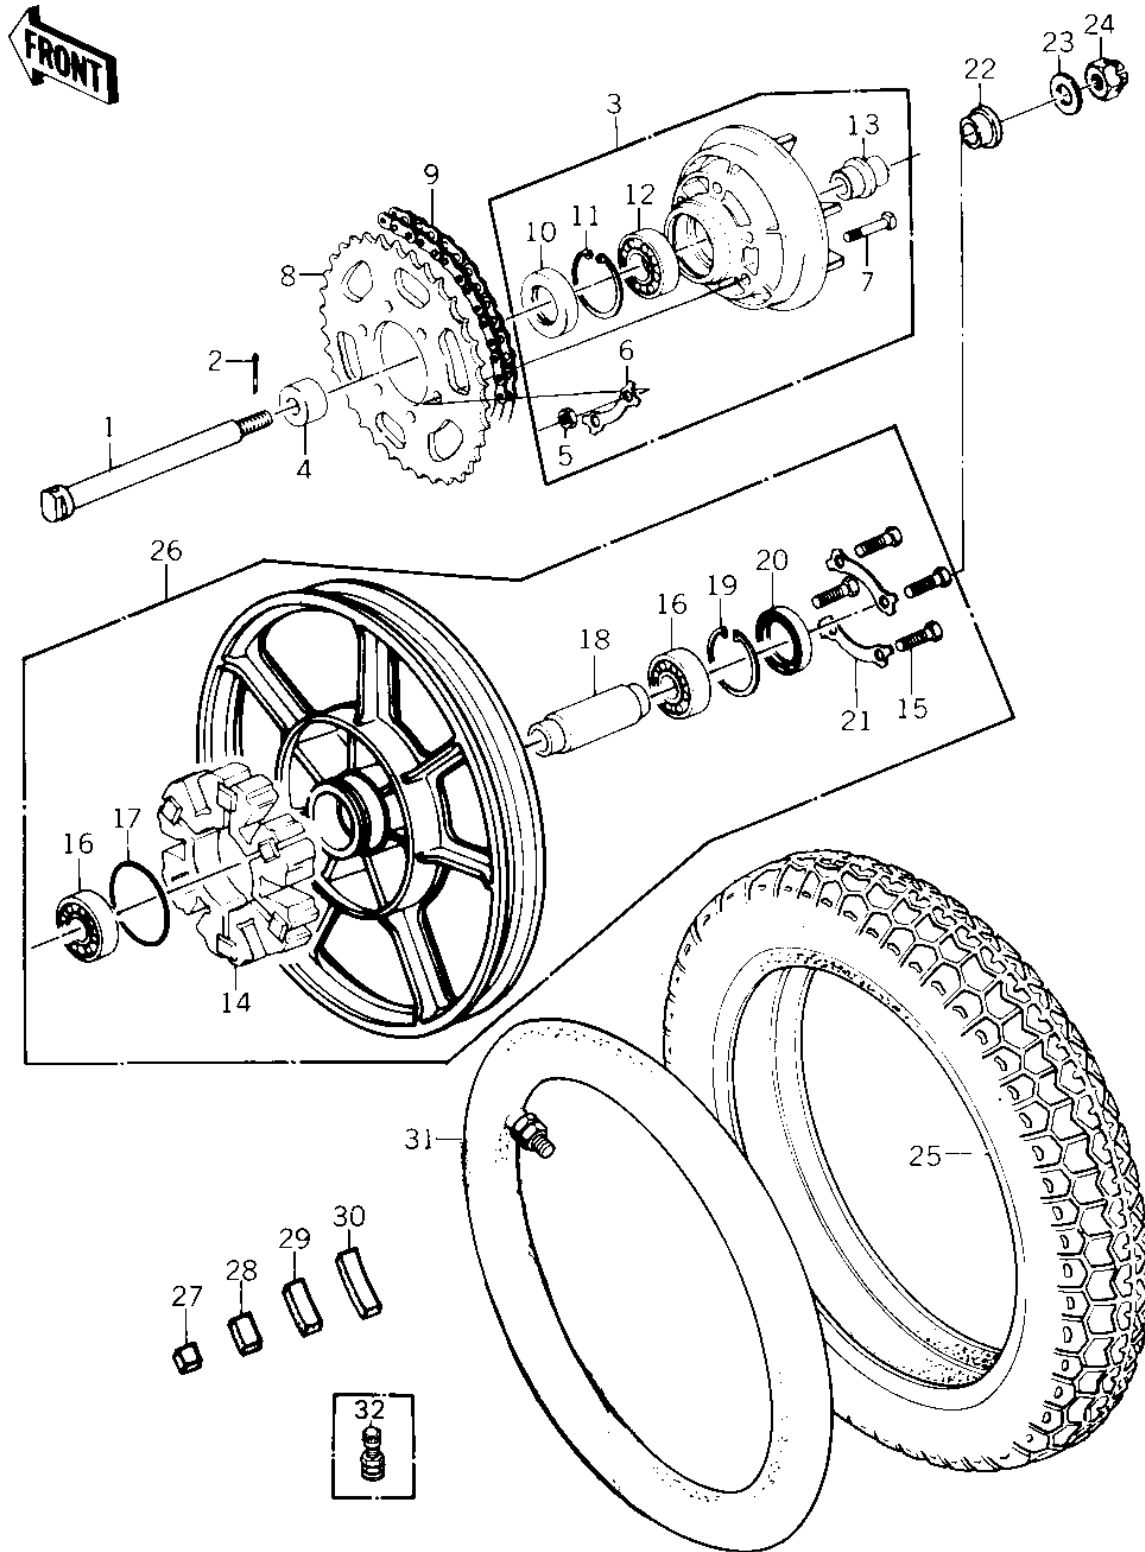

1979 Police 1000 PARTS DIAGRAM

REAR WHEEL/TIRE/HUB/CHAIN ('79-'81 C2/C3)

1027

1979 Police 1000 PARTS LIST

REAR WHEEL/TIRE/HUB/CHAIN ('79-'81 C2/C3)

ITEM NAME	PART NUMBER	QUANTITY
AXLE,REAR (Ref # 1)	42031-034	1
PIN-COTTER,4.0X35 (Ref # 2)	550D4035	1
COUPLING ASSY,RR HUB (Ref # 3)	42008-040	1
COLLAR,REAR AXLE (Ref # 4)	42032-071	1
NUT 10MM (Ref # 5)	42045-005	1
WASHER LOCK (Ref # 6)	92088-007	1
BOLT-REAR SPROCKET (Ref # 7)	92003-087	1
REAR SPROCKET,37T (Ref # 8)	42041-1005	1
DR CHAIN 630X94 (Ref # 9)	92057-1003	1
OIL SEAL (Ref # 10)	92050-027	1
CIRCLIP,62M/M (Ref # 11)	92033-1044	1
BALL BEARING,#6206 (Ref # 12)	601B6206	1
SLEEVE,RR HUB COUPLN (Ref # 13)	42036-033	1
SHOCK DAMPER,REAR HU (Ref # 14)	42014-033	1
BOLT (Ref # 15)	92001-158	1
BEARING,BALL,#6304ZZ (Ref # 16)	601B6304ZZ	1
"0" RING,65MM (Ref # 17)	671B2565	1
SPACER,RR HUB BEARIN (Ref # 18)	42010-039	1
RING,SNAP,56.2M/M (Ref # 19)	92033-1043	1
OIL SEAL WTC35527 (Ref # 20)	92052-006	1
WASHER,LOCK (Ref # 21)	92088-023	1
COLLAR,REAR AXLE (Ref # 22)	42032-080	1
WASHER,PLAIN,20MM (Ref # 23)	92022-248	1
NUT CASTLE,18MM (Ref # 24)	42045-018	1
TIRE MR90-18 K327M (Ref # 25)	41002-4022	1
SOLID WHEEL ASSY,REA (Ref # 26)	41073-1020	1
BALANCER 5G (Ref # 27)	41075-005	1
BALANCER 10G (Ref # 28)	41075-006	1
BALANCER 20G (Ref # 29)	41075-007	1

1979 Police 1000 PARTS LIST

REAR WHEEL/TIRE/HUB/CHAIN ('79-'81 C2/C3)

ITEM NAME	PART NUMBER	QUANTITY
BALANCER 30G (Ref # 30)	41075-008	1
TUBE,REAR W18-19 (Ref # 31)	41022-4002	1