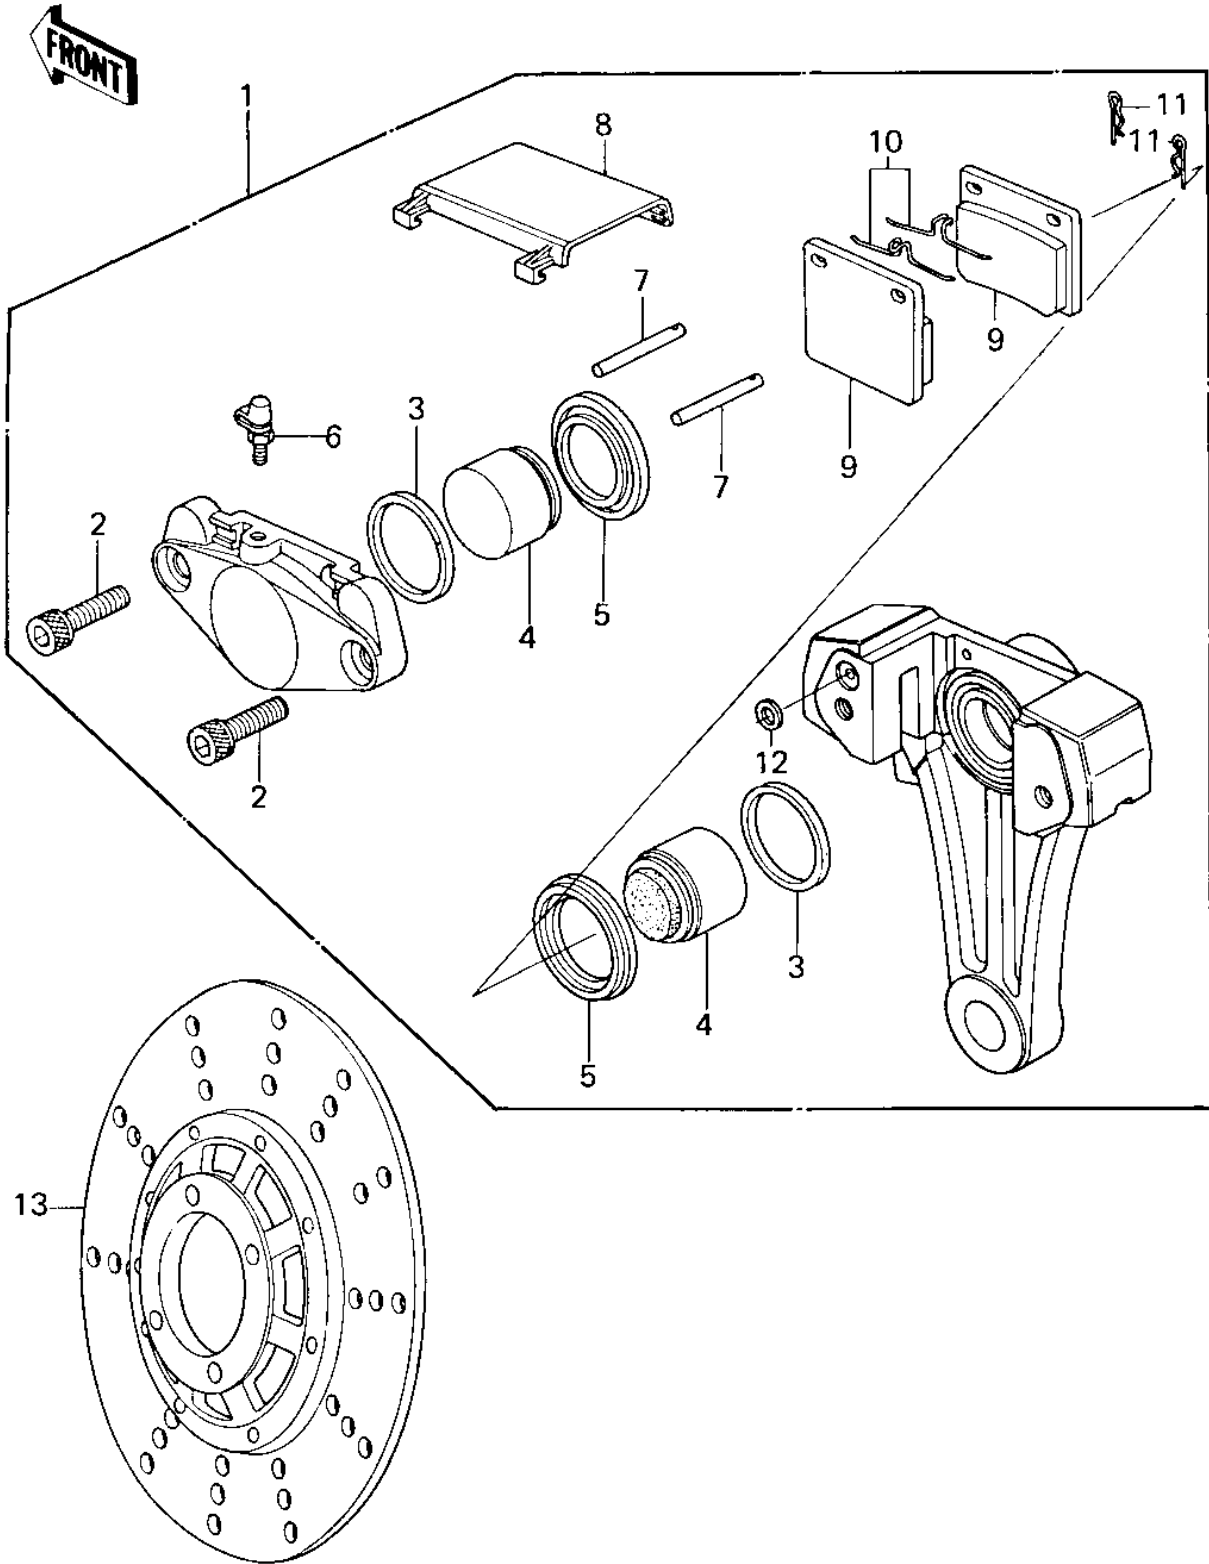

1979 Police 1000 PARTS DIAGRAM

REAR BRAKE ('79-'81 C2/C3/C4)

1979 Police 1000 PARTS LIST

REAR BRAKE ('79-'81 C2/C3/C4)

| ITEM NAME | PART NUMBER | QUANTITY |
|---------------------------------|-------------|----------|
| CALIPER ASSY,REAR (Ref # 1) | 43041-1013 | 1 |
| BOLT,REAR CALIPER (Ref # 2) | 43033-005 | 1 |
| RING,PISTON SEAL (Ref # 3) | 43049-002 | 1 |
| PISTON,BRAKE (Ref # 4) | 43020-1011 | 1 |
| DUST SEAL,PISTON (Ref # 5) | 43054-004 | 1 |
| BLEEDER SET (Ref # 6) | 43085-001 | 1 |
| PIN (Ref # 7) | 43045-007 | 1 |
| CAP (Ref # 8) | 43024-004 | 1 |
| PAD SET (Ref # 9) | 43082-1002 | 1 |
| SPRING (Ref # 10) | 43086-002 | 1 |
| CLIP (Ref # 11) | 43084-003 | 1 |
| RING,SEAL (Ref # 12) | 43053-008 | 1 |
| DISC PLATE, RR BRAKE (Ref # 13) | 41080-1023 | 1 |