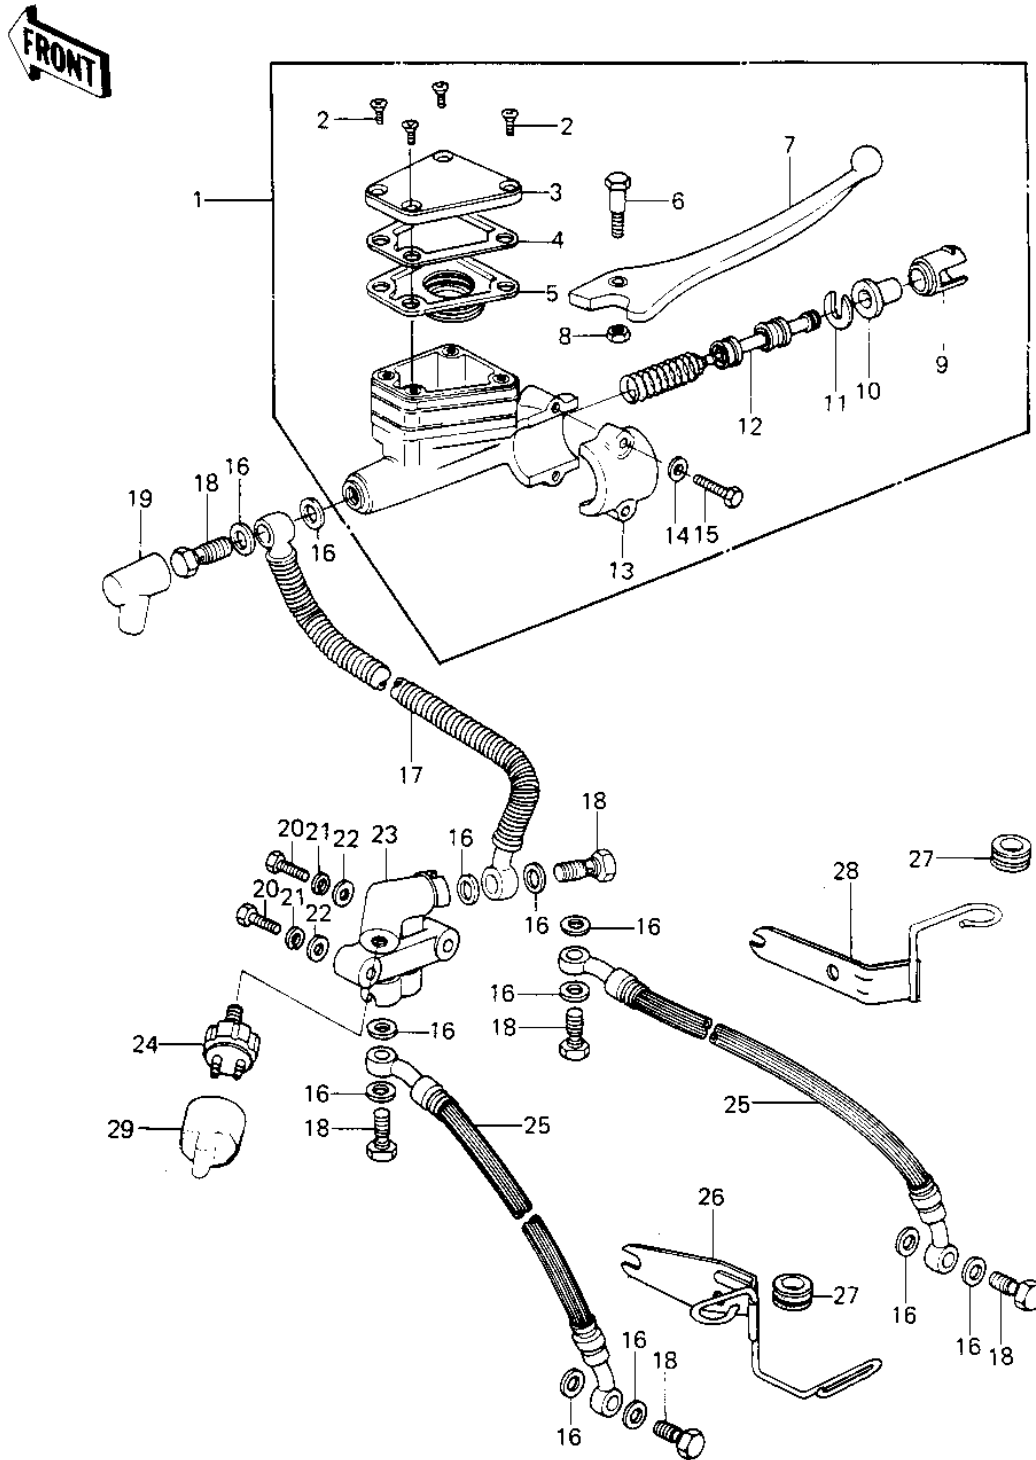

## 1979 Police 1000 PARTS DIAGRAM

FRONT MASTER CYLINDER (KZ1000-C2/C3)

**KZ 1000**

## 1979 Police 1000 PARTS LIST

FRONT MASTER CYLINDER (KZ1000-C2/C3)

ITEM NAME	PART NUMBER	QUANTITY
CYLINDER ASSY,MSTR,F (Ref # 1)	43015-1009	1
SCREW,COUNTERSUNK HE (Ref # 2)	92001-1055	1
CAP,OIL CUP (Ref # 3)	43026-1003	1
PLATE,DIAPHRAGM (Ref # 4)	43027-1002	1
DIAPHRAGM (Ref # 5)	43028-1002	1
BOLT,CLUTCH LEV FITT (Ref # 6)	92001-1056	1
LEVER,FRONT BRAKE (Ref # 7)	46092-1002	1
NUT 6MM (Ref # 8)	312B0600	1
LINER,PISTON (Ref # 9)	14008-1007	1
DUST COVER (Ref # 10)	49016-1010	1
STOPER,PISTON (Ref # 11)	43022-1001	1
PISTON-COMP-BRAKE (Ref # 12)	43020-1023	1
HOLDER,MASTER CYLIND (Ref # 13)	43034-1001	1
WASHER PLAIN 6MM (Ref # 14)	411B0600	2
BOLT HEX HEAD 6X25 (Ref # 15)	110N0625	1
WASHER-OIL BOLT (Ref # 16)	43067-001	1
HOSE,FRONT BRAKE (Ref # 17)	43059-022	1
BOLT,OIL,L=23 (Ref # 18)	92002-1888	1
BOOT,DUST (Ref # 19)	49006-1041	1
BOLT,HEX HEAD,6X45 (Ref # 20)	110N0645	1
WASHER SPRING 6MM (Ref # 21)	461F0600	1
JOINT,FOUR WAY (Ref # 23)	43075-002	1
SWITCH-FRONT BRAKE (Ref # 24)	43065-001	1
HOSE,CALIPER BRAKE (Ref # 25)	43059-033	1
BRACKET (Ref # 26)	11034-1041	1
DAMPER RUBBER,CYL HS (Ref # 27)	43064-006	1
BRACKET,BRAKE HOSE (Ref # 28)	43063-008	1
CAP,FRONT BRK SWITCH (Ref # 29)	11012-1037	1