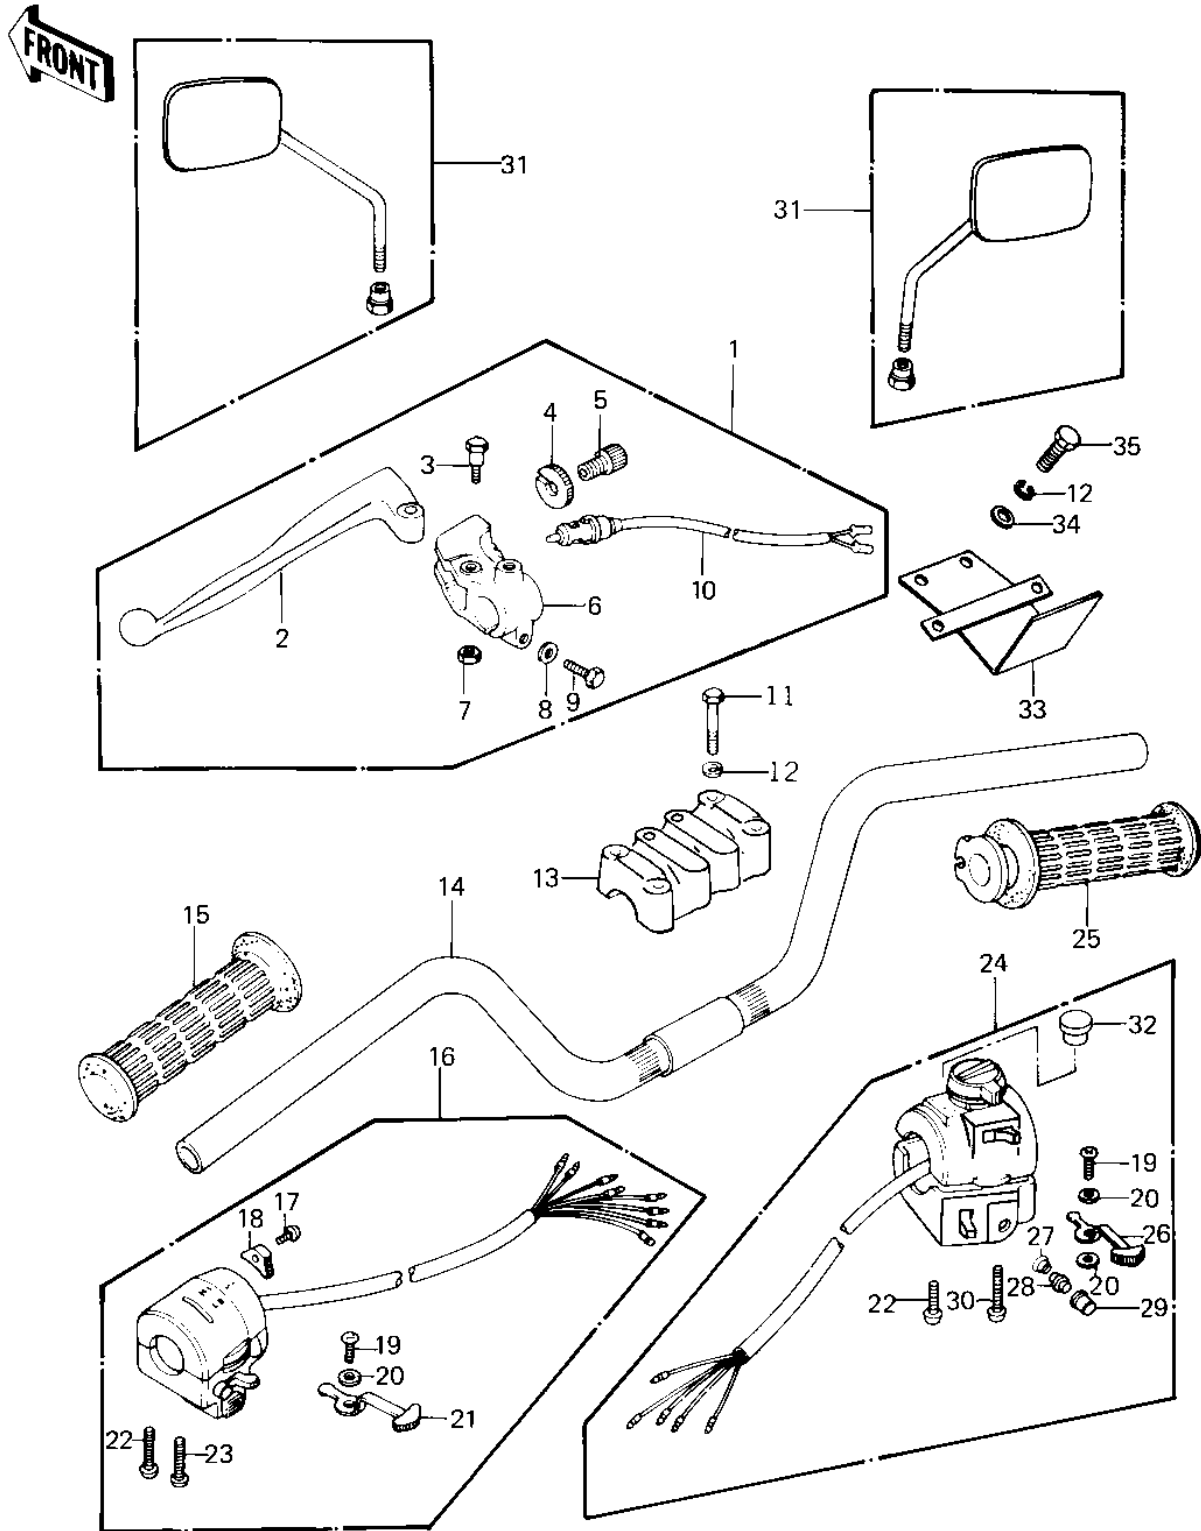

1979 Police 1000 PARTS DIAGRAM

HANDLEBAR ('79-'81 C2/C3/C4)

102

1979 Police 1000 PARTS LIST

HANDLEBAR ('79-'81 C2/C3/C4)

ITEM NAME	PART NUMBER	QUANTITY
LEVER ASSY,CLUTCH (Ref # 1)	46076-054	1
LEVER,CLUTCH (Ref # 2)	46092-023	1
BOLT,HEX HEAD (Ref # 3)	92007-047	1
NUT,CABLE ADJUST NUT (Ref # 4)	46056-007	1
SCREW CABLE ADJUST (Ref # 5)	46055-003	1
HOLDER,CLUTCH LEVER (Ref # 6)	46094-019	1
NUT,LOCK 6MM (Ref # 7)	92017-014	1
WASHER PLAIN 6MM (Ref # 8)	410B0600	1
BOLT HEX HEAD 6X25 (Ref # 9)	110N0625	1
SWITCH,CLUTCH (Ref # 10)	27043-002	1
BOLT 8X38 (Ref # 11)	92001-1405	1
WASHER SPRING 8MM (Ref # 12)	461F0800	1
HOLDER,HANDLEBAR (Ref # 13)	46012-1001	1
HANDLE (Ref # 14)	46003-4008	1
RUBBER,L.H GRIP (Ref # 15)	46075-028	1
HOUSING-ASSY-CNTL,LH (Ref # 16)	46091-4002	1
SCREW CNTSNK HD 3X8 (Ref # 17)	221B0308A	1
KNOB,LIGHTING SW L.H (Ref # 18)	46044-013	1
SCREW PAN HEAD 3X5 (Ref # 19)	220B0305A	1
WASHER (Ref # 20)	92095-010	1
KNOB,LIGHTING SW L.H (Ref # 21)	46043-005	1
SCREW PAN HEAD 5X30 (Ref # 22)	220B0530	1
SCREW-PAN-CROS (Ref # 23)	220B0535	1
HOUSING ASSY,R.H (Ref # 24)	46091-1009	1
GRIP ASSY,THROTTLE (Ref # 25)	46019-038	1
KNOB,LIGHTING SW R.H (Ref # 26)	46043-004	1
SWITCH ASSY,HORN BUT (Ref # 27)	27010-1009	3
SCREW-PAN-CROS (Ref # 30)	220B0540	1
REAR VIEW MIRROR (Ref # 31)	56001-1006	1

1979 Police 1000 PARTS LIST

HANDLEBAR ('79-'81 C2/C3/C4)

ITEM NAME	PART NUMBER	QUANTITY
BRACKET,RADIO SPEAKE (Ref # 33)	23062-1001	1
WASHER PLAIN 8MM (Ref # 34)	410B0800	1
BOLT HEAD LAMP MOUNT (Ref # 35)	92007-003	1