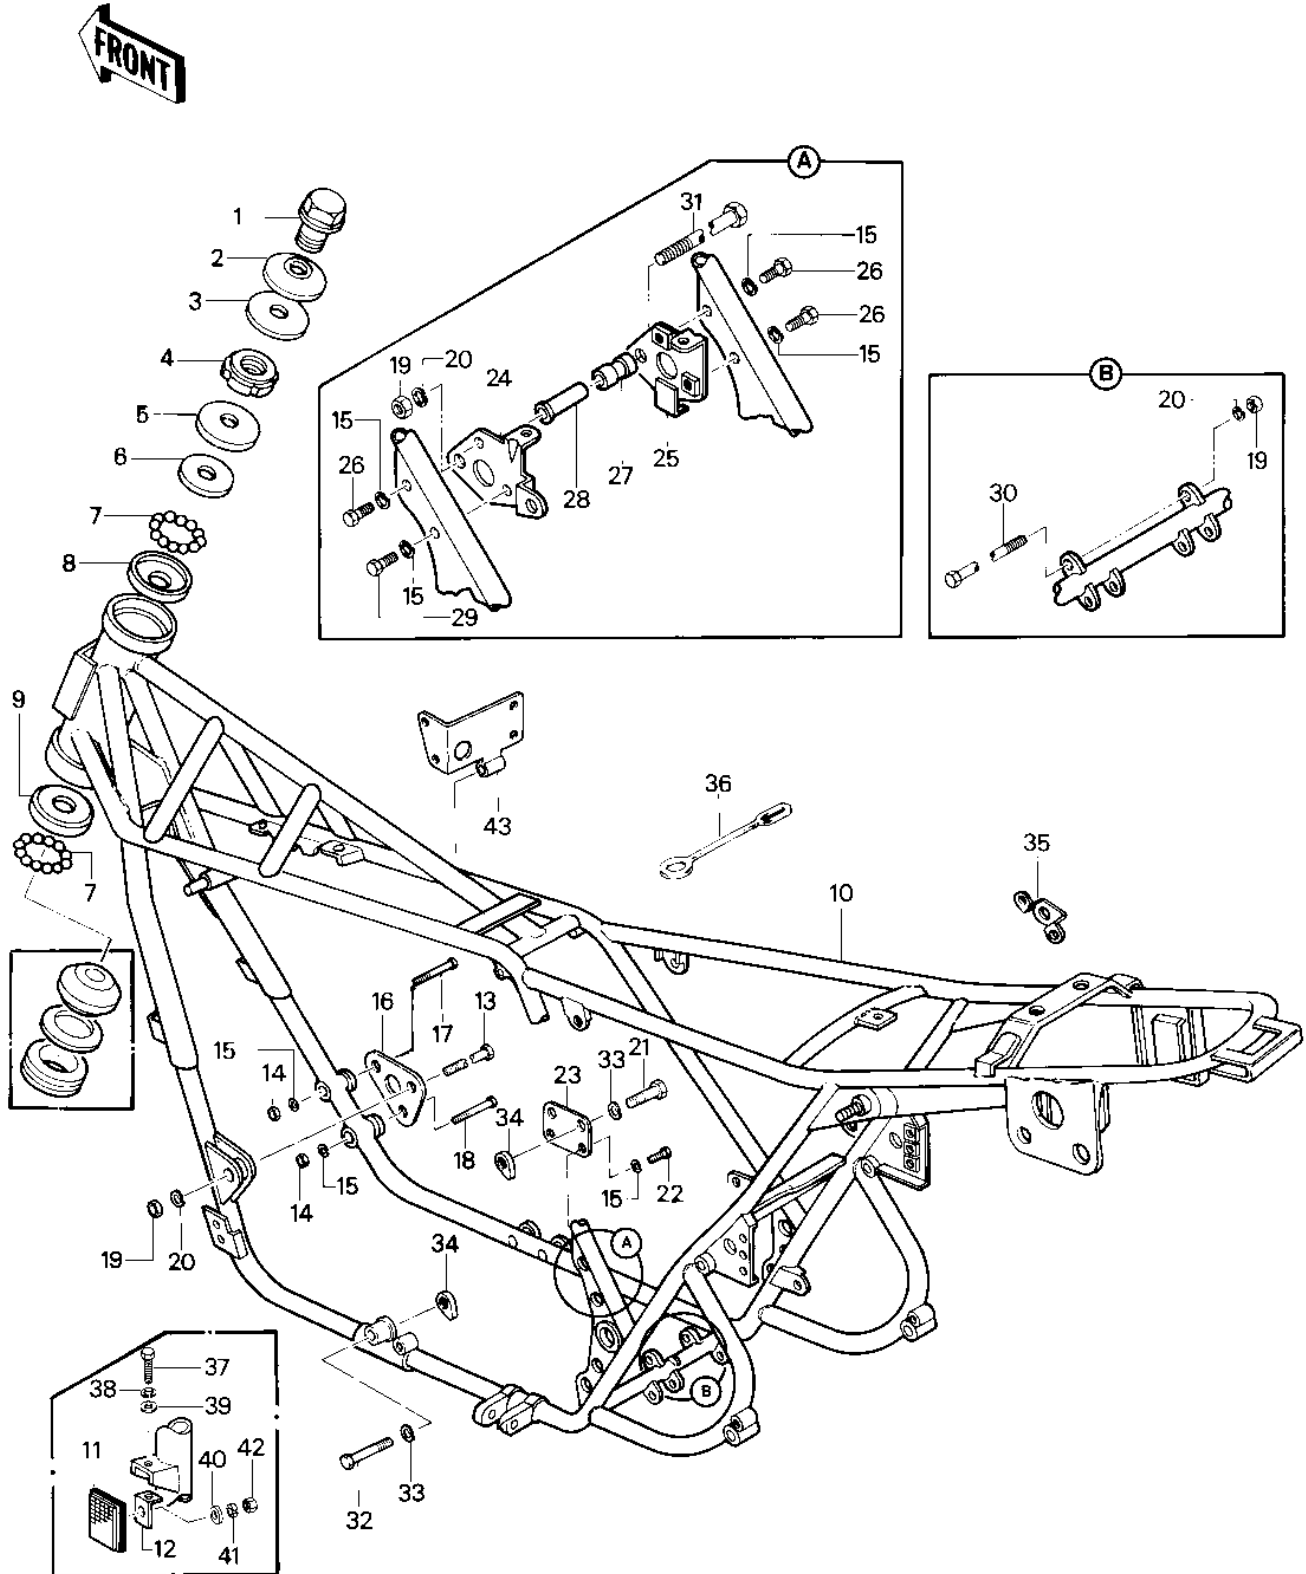

1979 Police 1000 PARTS DIAGRAM

FRAME/FRAME FITTINGS ('79-'81 C2/C3/C4)

1979 Police 1000 PARTS LIST

FRAME/FRAME FITTINGS ('79-'81 C2/C3/C4)

ITEM NAME	PART NUMBER	QUANTITY
BOLT,STEERG STEM HEA (Ref # 1)	92007-031	1
WASHER,STEERG STM HD (Ref # 2)	92022-230	1
WASHER,WAVE (Ref # 3)	46100-003	1
NUT STEERING STEM LC (Ref # 4)	92090-007	1
CAP, STEERING STEM (Ref # 5)	46098-016	1
CONE,STRNG STM BRNG (Ref # 6)	92047-011	1
BALL STEEL 1/4' (Ref # 7)	600A0800	1
RACE STRNG STEM BERN (Ref # 8)	92048-006	1
RACE,STRNG STM BRNG (Ref # 9)	92048-008	1
FRAME (Ref # 10)	32002-4002	1
REFLECTOR,REFLEX(FRO (Ref # 11)	28012-1003	1
BRACKET,REFLEX REFLE (Ref # 12)	11034-1540	1
BOLT,ENGINE MOUNTING (Ref # 13)	92091-022	1
NUT,8MM (Ref # 14)	311B0800	1
WASHER SPRING 8MM (Ref # 15)	461F0800	1
PLATE,ENG MOUNT FRON (Ref # 16)	32030-025	1
BOLT-8X63 (Ref # 17)	92001-1397	1
BOLT,HEX HEAD,8X59 (Ref # 18)	110G0859	1
NUT,LOCK,10MM (Ref # 19)	92019-021	1
WASHER SPRING 10MM (Ref # 20)	461F1000	1
BOLT,HEX HEAD,12X70 (Ref # 21)	92001-1265	1
BOLT-SMALL-UPSET,8X1 (Ref # 22)	115G0818	1
PLATE,FT ENG MNT LWR (Ref # 23)	32029-1014	1
BRACKET,REAR ENGINE (Ref # 24)	32029-1023	1
BRACKET,REAR ENGINE (Ref # 25)	32029-1024	1
BOLT (Ref # 26)	92001-1578	1
COLLAR,ENG MOUNTING (Ref # 27)	92027-160	1
COLLAR,ENG MOUNTING (Ref # 28)	92027-159	1
BOLT,FLANGED,8X35 (Ref # 29)	92001-1577	1

1979 Police 1000 PARTS LIST

FRAME/FRAME FITTINGS ('79-'81 C2/C3/C4)

ITEM NAME	PART NUMBER	QUANTITY
BOLT,ENGINE MOUNTING (Ref # 30)	92003-099	1
BOLT,ENGINE MOUNTING (Ref # 31)	92091-023	1
WASHER SPRING 12MM (Ref # 33)	461F1200	1
NUT,12MM (Ref # 34)	92016-045	1
BRACKET,SIDE COV,R.H (Ref # 35)	32049-101	1
CLAMP,OVER FLOW PIPE (Ref # 36)	92037-134	1
BOLT-UPSET 6X14 (Ref # 37)	112B0614	1
WASHER SPRING 6MM (Ref # 38)	461F0600	1
WASHER PLAIN 6MM (Ref # 39)	411B0600	1
WASHER PLAIN 5MM (Ref # 40)	411B0500	1
WASHER SPRING 5MM (Ref # 41)	461F0500	1
NUT,5MM (Ref # 42)	311B0500	1
BRACKET,SIREN (OPT) (Ref # 43)	11034-4001	1