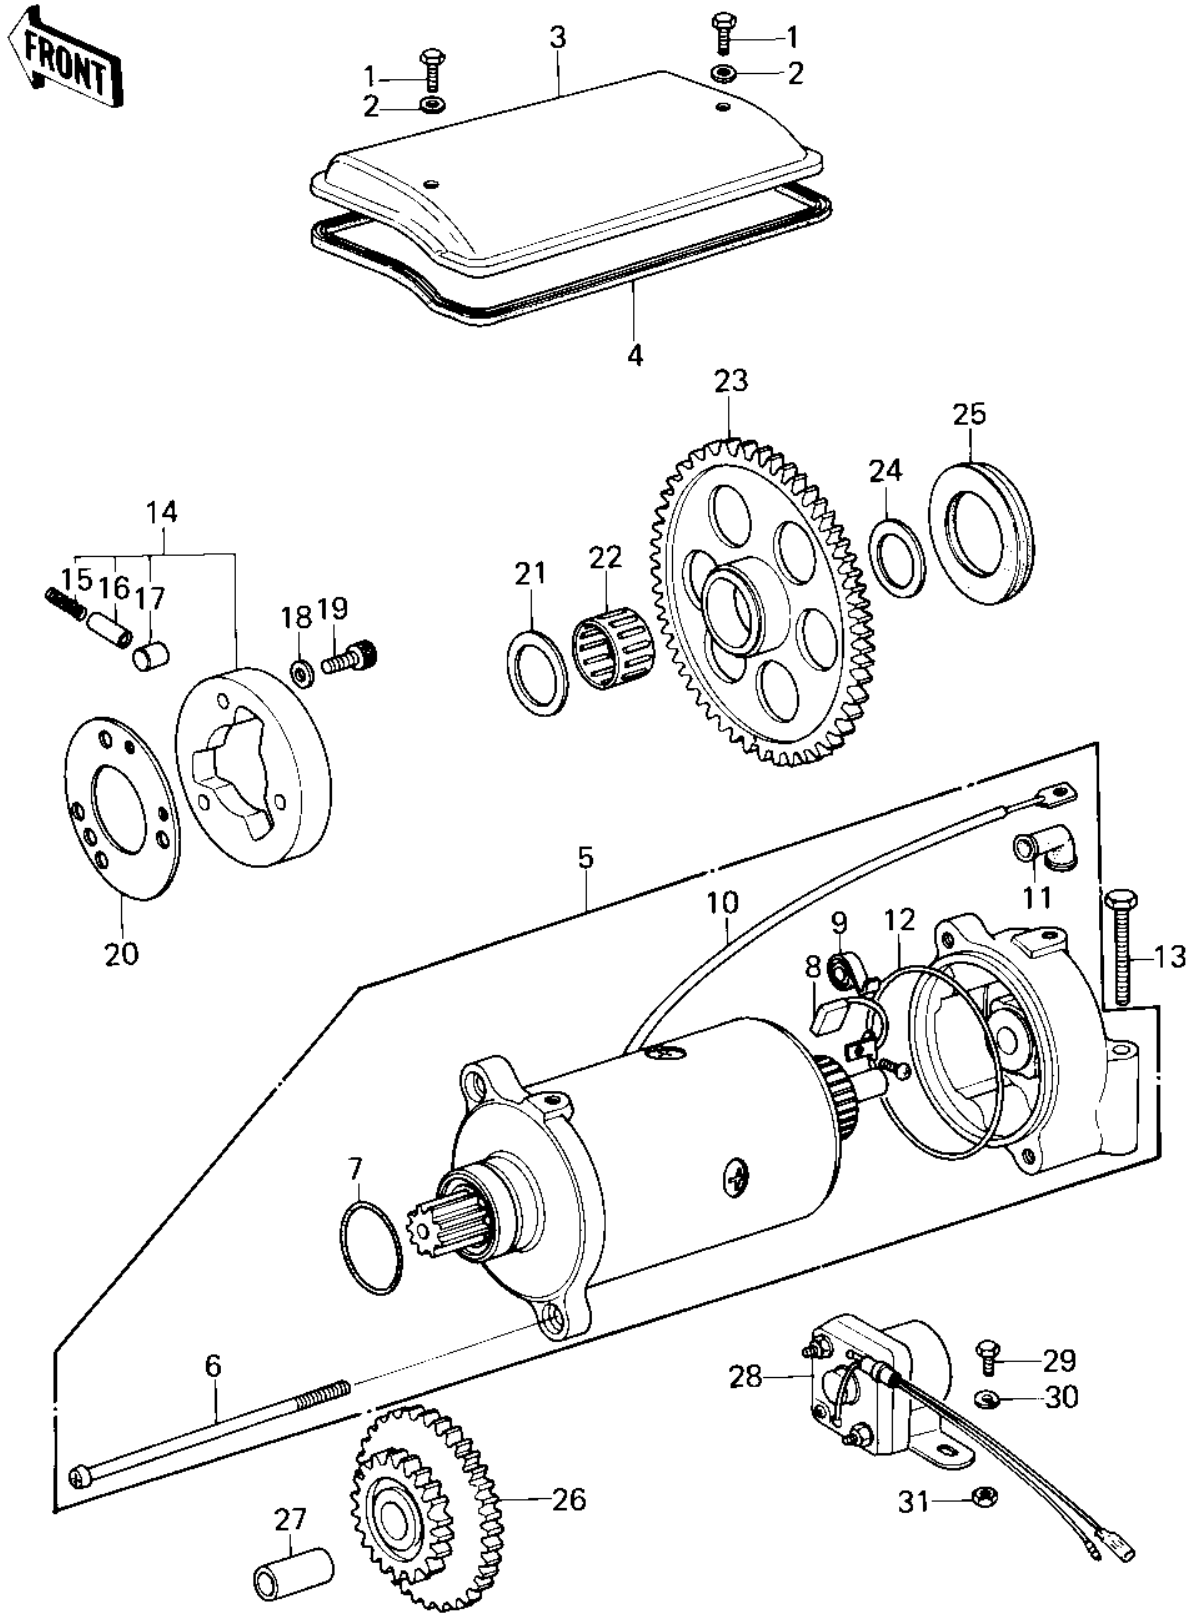

1979 Police 1000 PARTS DIAGRAM

STARTER MOTOR/STARTER CLUTCH ('79-'81 C2)

1979 Police 1000 PARTS LIST

STARTER MOTOR/STARTER CLUTCH ('79-'81 C2)

ITEM NAME	PART NUMBER	QUANTITY
BOLT (6X10) (Ref # 1)	110R0610	1
WASHER,PLAIN,6MM (Ref # 2)	410D0600	1
COVER,STARTING MOTOR (Ref # 3)	21165-001	1
GASKET,START MOTOR C (Ref # 4)	21166-001	1
STARTER-ELECTRIC (Ref # 5)	21163-1019	1
SCREW,PAN HEAD,6X110 (Ref # 6)	21015-005	1
"O" RING,STARTING MT (Ref # 7)	21027-004	1
CARBON BRUSH (Ref # 8)	21039-003	1
SPRING,CARBON BRUSH (Ref # 9)	21040-003	1
WIRE,STARTER MOTOR (Ref # 10)	26010-055	1
GROMMET,CORD (Ref # 11)	21017-017	1
"O" RING,STARTING MT (Ref # 12)	21027-003	1
BOLT,EXCLUSIVE (Ref # 13)	92001-1456	1
CLUTCH ASSY,STARTING (Ref # 14)	13193-1006	1
SPRING (Ref # 15)	92081-110	1
PIN (Ref # 16)	92043-087	1
PIN (Ref # 17)	92122-001	1
WASHER,PLAIN (Ref # 18)	92022-1108	1
BOLT (Ref # 19)	120P0816	1
PLATE,CLUTCH STARTER (Ref # 20)	92026-112	1
SPACER (Ref # 21)	92026-1031	1
BEARING,NEEDLE,K2530 (Ref # 22)	92046-1022	1
GEAR,STARTING CLUTCH (Ref # 23)	16085-1012	1
SPACER (Ref # 24)	92026-1033	1
DAMPER RUBBER,6.3T (Ref # 25)	92075-1129	1
DAMPER RUBBER,7.3T (Ref # 25)	92075-1130	1
DAMPER RUBBER,8.3T (Ref # 25)	92075-1131	1
GEAR,STARTING MOTOR (Ref # 26)	21167-002	1
PIN-PISTON (Ref # 27)	13002-007	1

1979 Police 1000 PARTS LIST

STARTER MOTOR/STARTER CLUTCH ('79-'81 C2)

ITEM NAME	PART NUMBER	QUANTITY
SWITCH ASSY,MAGNETIC (Ref # 28)	27010-1023	1
BOLT-UPSET,6X16 (Ref # 29)	112G0616	1
WASHER SPRING 6MM (Ref # 30)	461F0600	1
NUT,LOCK 6MM (Ref # 31)	92017-014	1