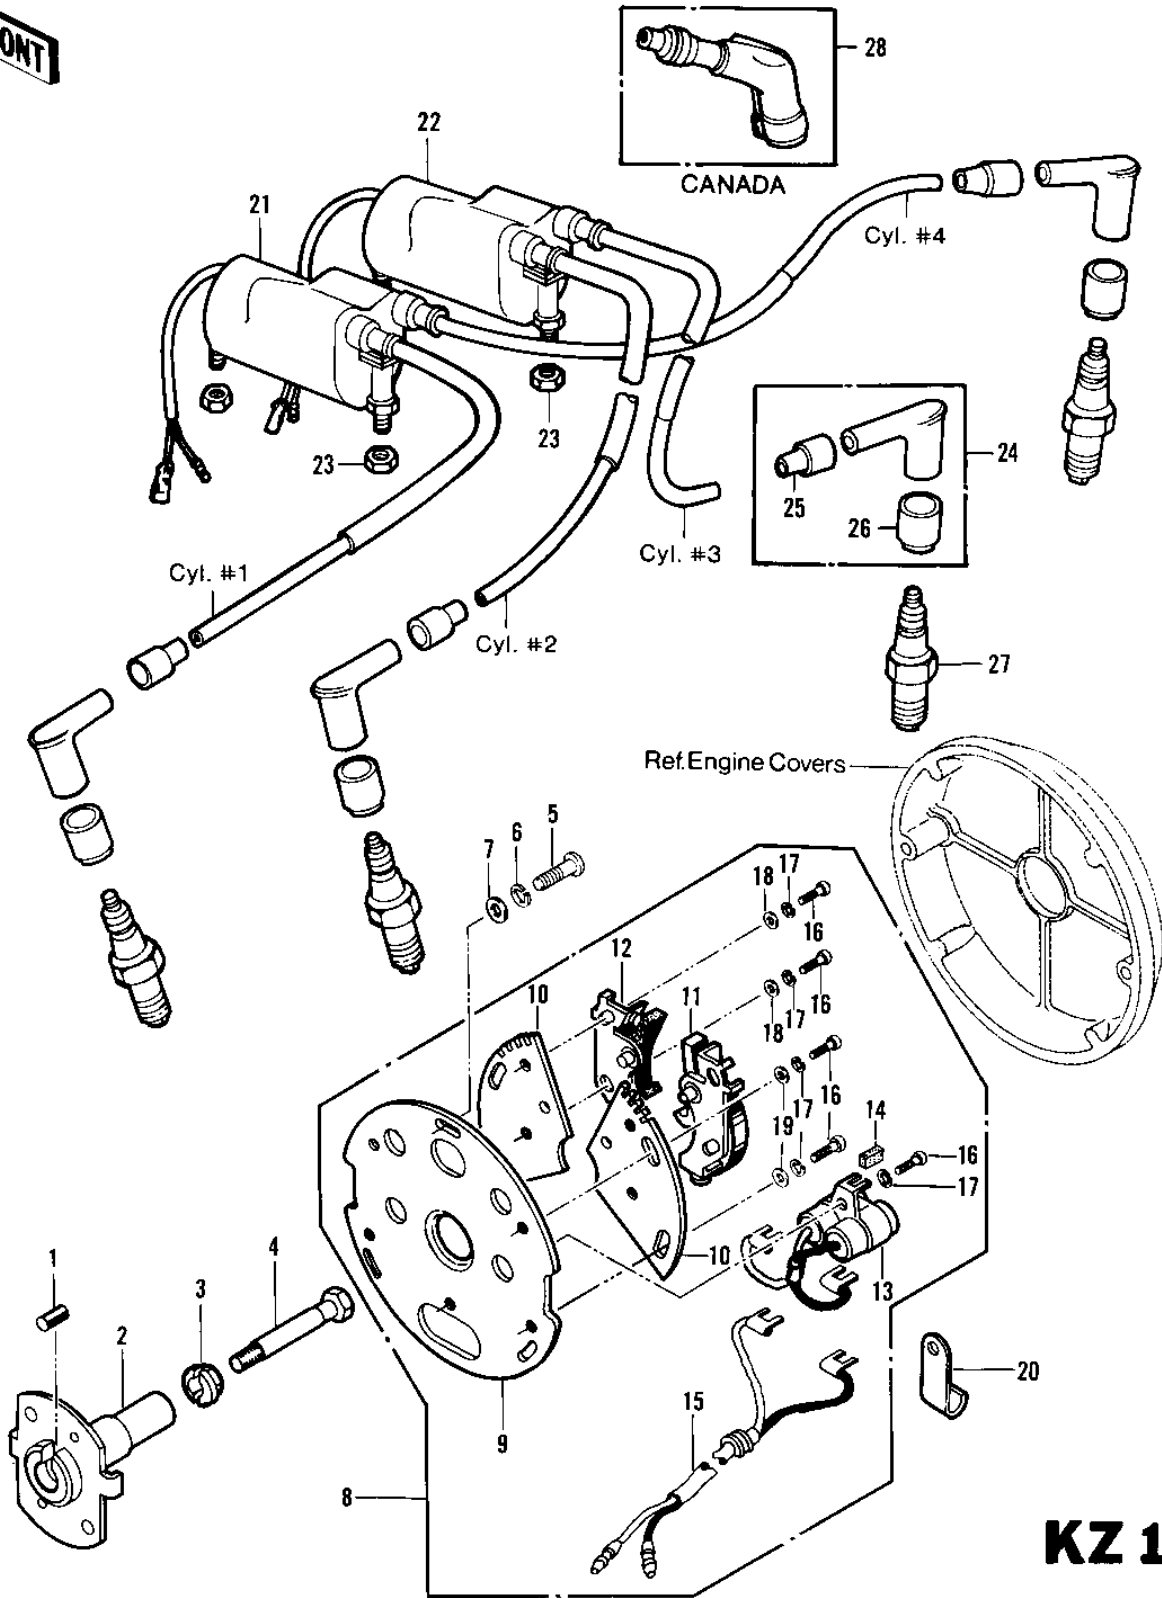

1979 Police 1000 PARTS DIAGRAM

IGNITION (KZ1000-C2)

1979 Police 1000 PARTS LIST

IGNITION (KZ1000-C2)

ITEM NAME	PART NUMBER	QUANTITY
PIN-SPRING,4X8 (Ref # 1)	555A0408	1
ADVANCER ASSY,SPARK (Ref # 2)	21148-1003	1
WASHER,SPARK ADVANCE (Ref # 3)	92022-244	1
BOLT,SPARK ADVANCER (Ref # 4)	92001-113	1
SCREW PAN HEAD 5X12 (Ref # 5)	220B0512	1
WASHER SPRING 5MM (Ref # 6)	461F0500	1
WASHER PLAIN 5MM (Ref # 7)	411B0500	1
BREAKER,CONTACT (Ref # 8)	21135-011	1
PLATE,CONTACT BREAKER (Ref # 9)	21021-004	1
PLATE,CONTACT BREAKER (Ref # 10)	21156-010	1
BREAKER,CONTACT (Ref # 11)	21008-027	1
BREAKER,CONTACT (Ref # 12)	21008-028	1
CONDENSER (Ref # 13)	21013-035	1
FELT OIL (Ref # 14)	21019-005	1
WIRING HARNESS,BRAKE (Ref # 15)	21029-037	1
SCREW PAN HEAD 4X8 (Ref # 16)	220B0408	1
WASHER SPRING 4MM (Ref # 17)	461F0400	1
WASHER PLAIN 4MM (Ref # 18)	410B0400	2
CLAMP,WIRING HARNESS (Ref # 20)	21126-008	1
COIL,IGNITION,#184 (Ref # 21)	21121-1015	1
COIL,IGNITION,#223 (Ref # 22)	21121-1016	1
NUT,LOCK 6MM (Ref # 23)	92017-014	1
CAP SPARK PLUG (Ref # 24)	21160-1014	2
GROMMET,SPARK PLG CA (Ref # 25)	21132-005	1
GROMMET-PLUG CAP,A (Ref # 26)	21131-004	1
SPARK PLUG B8ES (Ref # 27)	B8ES	1
CAP,SPARK PLUG (Ref # 28)	21160-005	1