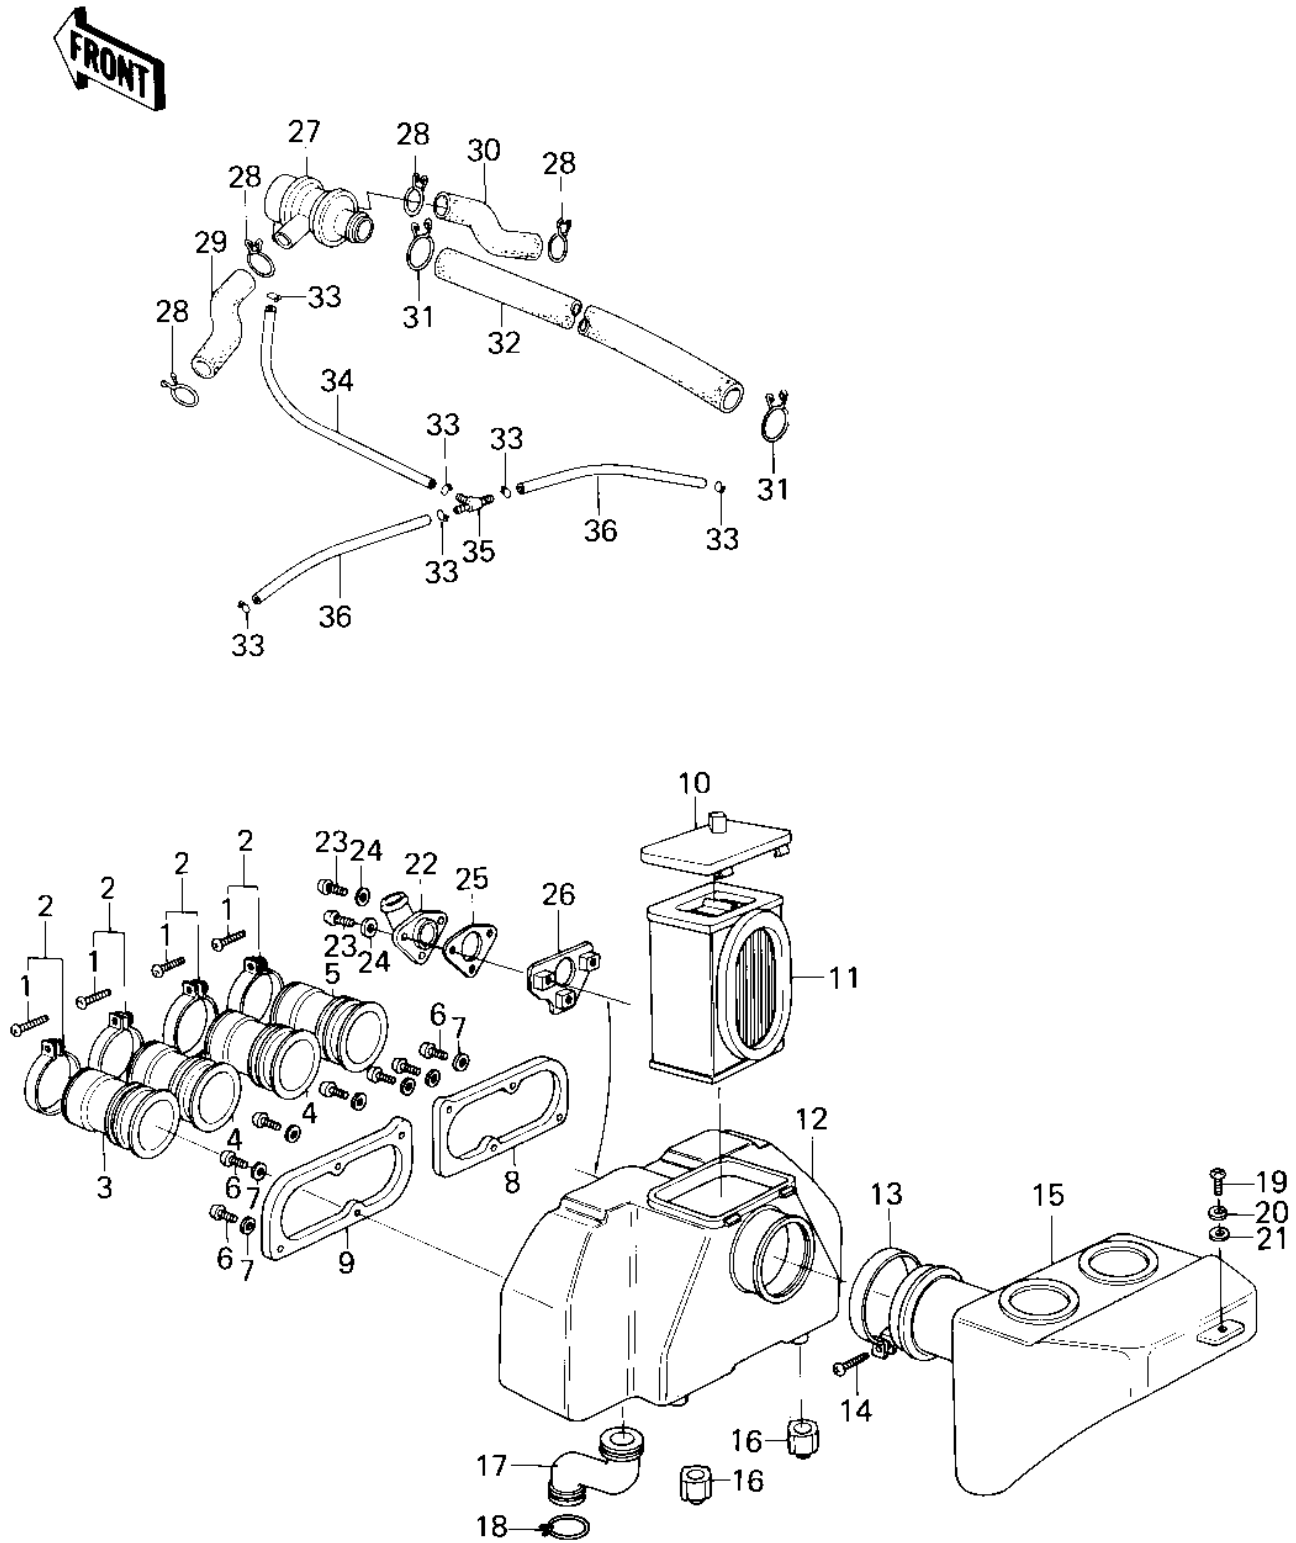

1979 Police 1000 PARTS DIAGRAM

AIR CLEANER ('79-'81 C2/C3/C4)

1027

1979 Police 1000 PARTS LIST

AIR CLEANER ('79-'81 C2/C3/C4)

ITEM NAME	PART NUMBER	QUANTITY
SCREW,PAN HEAD (Ref # 1)	92011-037	1
CLAMP-INLET PIPE (Ref # 2)	92037-061	1
DUCT,AIR CLEANER,#1 (Ref # 3)	14073-1022	1
DUCT,AIR CLEANER,#2, (Ref # 4)	14073-1023	1
DUCT,AIR CLEANER,#4 (Ref # 5)	14073-1024	1
SCREW-PAN-CROS (Ref # 6)	220C0412	1
WASHER,PLAIN,4M/M (Ref # 7)	92022-1041	1
PLATE,CARBURETOR HOL (Ref # 8)	11040-003	1
PLATE,CARBURETOR HOL (Ref # 9)	11040-002	1
CAP,AIR CLEANER (Ref # 10)	11012-075	1
ELEMENT,AIR CLNR (Ref # 11)	11013-063	1
BODY,AIR CLEANER (Ref # 12)	11011-1012	1
CLAMP (Ref # 13)	92037-106	1
BOLT,5X50 (Ref # 14)	92011-036	1
SILENCER (Ref # 15)	11016-009	1
CAP,DRAIN (Ref # 16)	11012-1083	1
TUBE,DRAIN (Ref # 17)	92059-124	1
CLAMP BREATHER PIPE (Ref # 18)	92037-028	1
SCREW PAN HEAD 6X16 (Ref # 19)	220B0616	2
WASHER SPRING 6MM (Ref # 20)	461F0600	1
WASHER PLAIN 6MM (Ref # 21)	410B0600	2
FITTING (Ref # 22)	92005-1007	1
GASKET (Ref # 25)	11009-1054	1
HOLDER (Ref # 26)	13091-1020	1
VALVE ASSY,AIR SWITC (Ref # 27)	16126-1005	1
CLAMP,BREATHER TUBE (Ref # 28)	92037-213	1
TUBE (Ref # 29)	92059-1065	1
TUBE (Ref # 30)	92059-1066	1
CLAMP (Ref # 31)	92037-1076	1

1979 Police 1000 PARTS LIST

AIR CLEANER ('79-'81 C2/C3/C4)

ITEM NAME	PART NUMBER	QUANTITY
TUBE,19 X25 X330M/M (Ref # 32)	92059-1067	1
CLAMP-PIPE (Ref # 33)	92037-072	1
TUBE,VACUUM,LONG (Ref # 34)	92059-1162	2
FITTING,TUBE (Ref # 35)	92005-1017	1