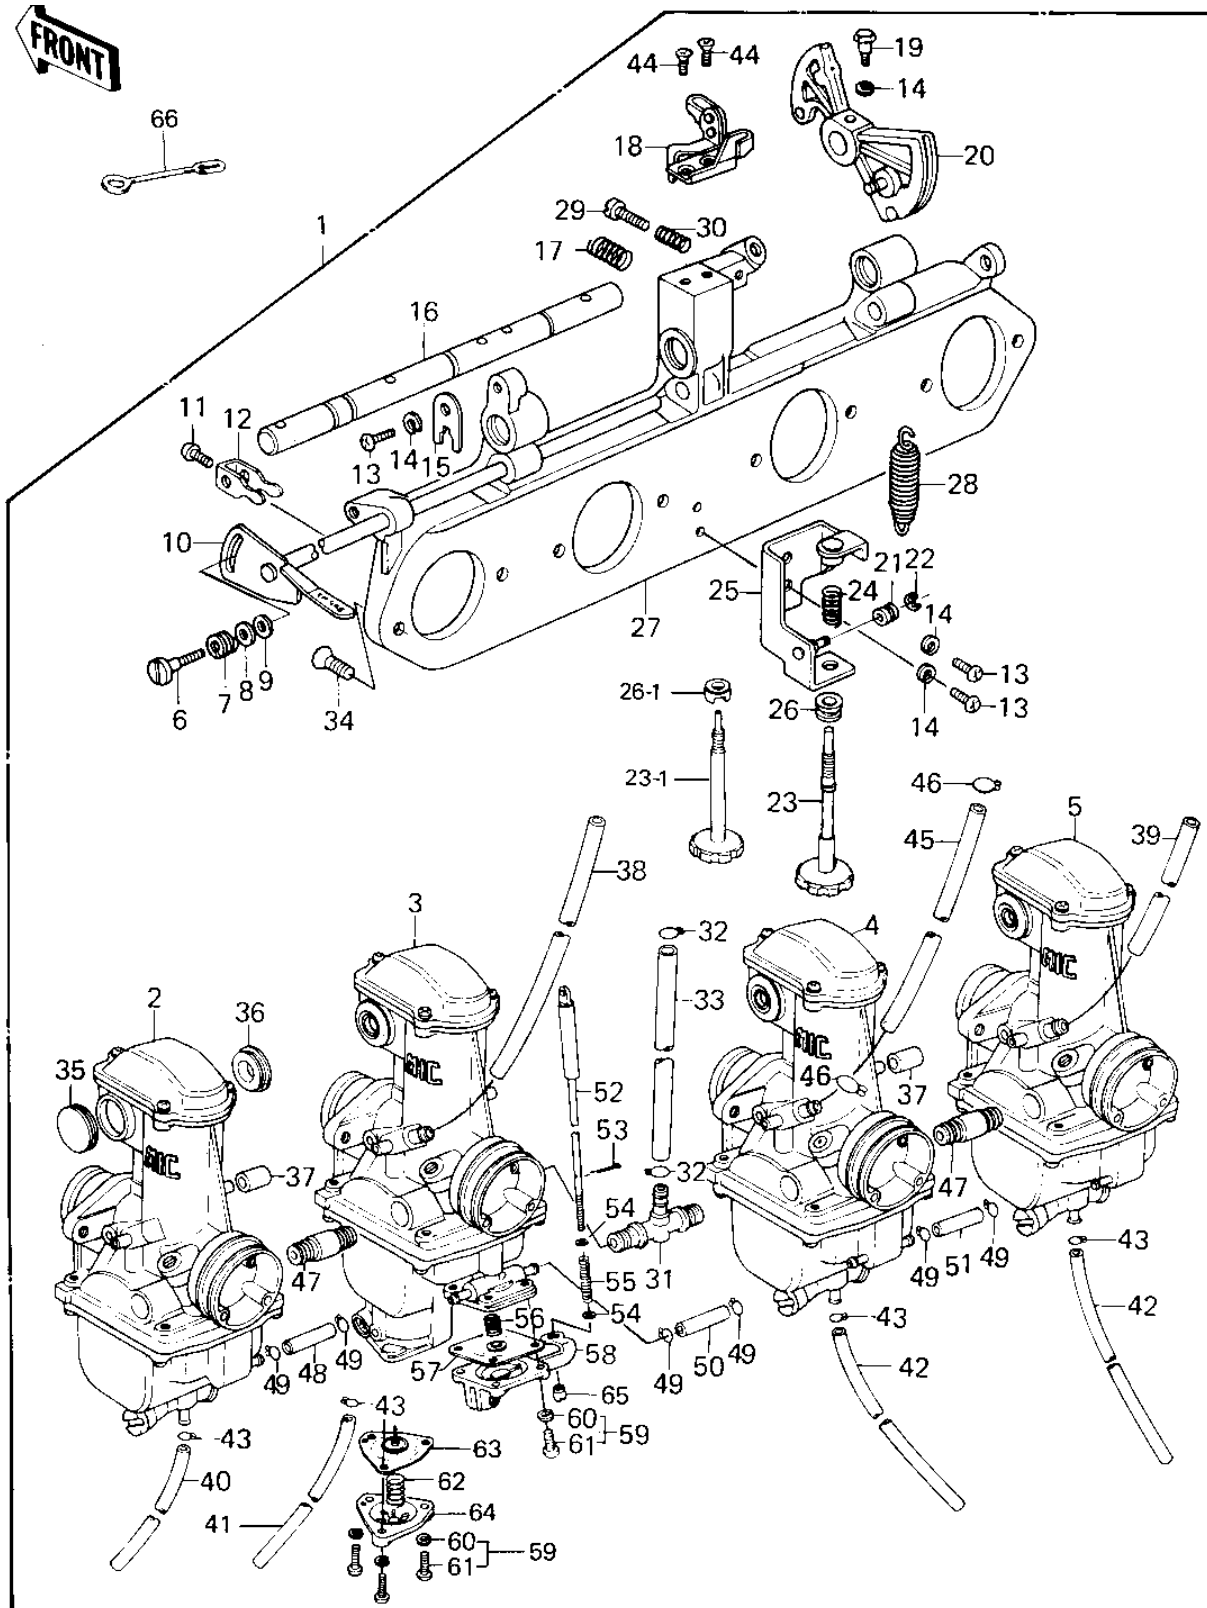

1979 Police 1000 PARTS DIAGRAM

CARBURETOR ASSY ('79-'81 C2/C3/C4)

1979 Police 1000 PARTS LIST

CARBURETOR ASSY ('79-'81 C2/C3/C4)

ITEM NAME	PART NUMBER	QUANTITY
CARBURETOR ASSY (Ref # 1)	16001-1066	1
CARBURETOR,L.H,OUT (Ref # 2)	16001-1133	1
CARBURETOR,L.H,INSID (Ref # 3)	16001-1134	1
CARBURETOR,R.H,INSID (Ref # 4)	16001-1135	1
CARBURETOR,R.H,OUT (Ref # 5)	16001-1136	1
SCREW (Ref # 6)	16046-005	1
SPRING,F (Ref # 7)	16040-009	1
WASHER,PLAIN (Ref # 8)	16039-020	1
WASHER PLAIN 5MM (Ref # 8)	410B0500	1
WASHER,PLAIN (Ref # 9)	16039-019	1
SHAFT,STARTER PLUNGE (Ref # 10)	16041-021	1
SCREW,PAN HEAD,5X7 (Ref # 11)	16046-007	1
LEVER,STARTER PLUNGE (Ref # 12)	13168-1026	1
SCREW-PAN-CROS (Ref # 13)	220B0514	1
WASHER SPRING 5MM (Ref # 14)	461F0500	1
PLATE,SHAFT STOPPER (Ref # 15)	16055-012	1
SHAFT,CARB CONNECTIO (Ref # 16)	16041-017	1
SPRING,CABLE PULLY (Ref # 17)	16040-022	1
BRACKET,THROTTLE CAB (Ref # 18)	16077-017	1
BOLT,HEX HEAD,5X14 (Ref # 19)	16067-006	1
PULLY,THROTTLE CABLE (Ref # 20)	13236-1015	1
RING (Ref # 21)	16073-016	1
CIRCLIP 3MM (Ref # 22)	482K3000	1
SCREW,THROTTLE STOP (Ref # 23)	16021-1006	1
SPRING,THROTTLE STOP (Ref # 24)	16022-017	1
BRACKET,THROTTLE CAB (Ref # 25)	11034-1185	1
BUSHING (Ref # 26)	92028-1071	1
HOLDER,CARB MOUNTING (Ref # 27)	16065-1009	1
SPRING,THROTTLE PULL (Ref # 28)	92081-1028	1