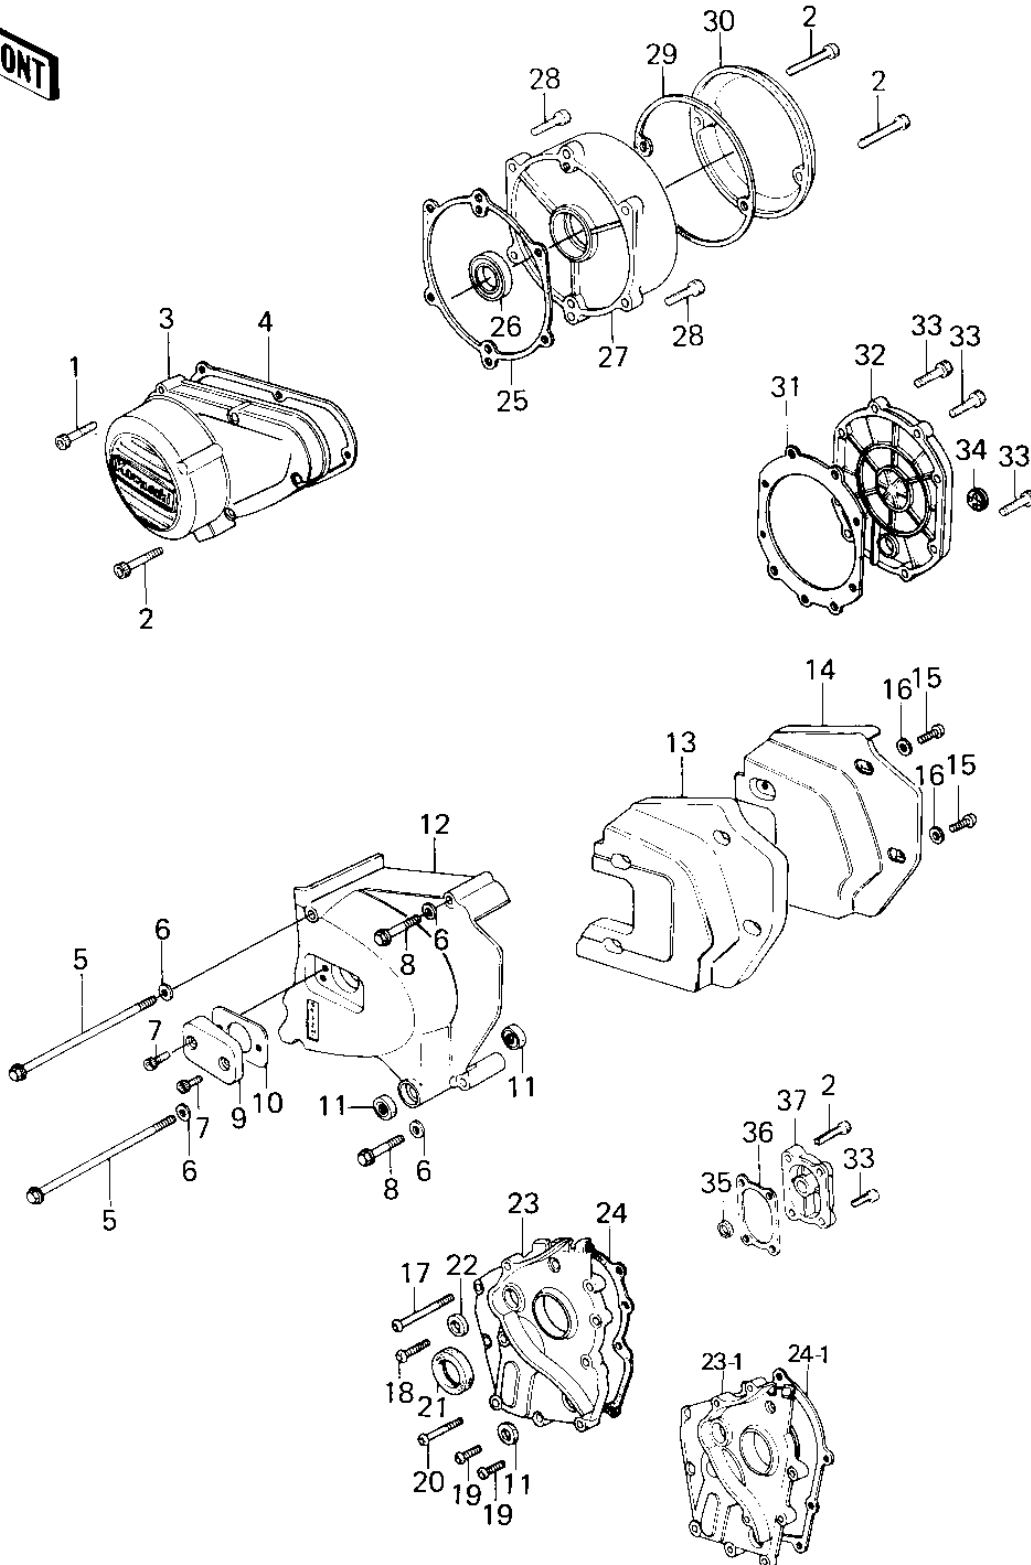

1979 Police 1000 PARTS DIAGRAM

ENGINE COVERS ('79-'81 C2/C3/C4)

1979 Police 1000 PARTS LIST

ENGINE COVERS ('79-'81 C2/C3/C4)

ITEM NAME	PART NUMBER	QUANTITY
BOLT,SOCKET,6X30 (Ref # 1)	120P0630	1
BOLT,SOCKET,6X40 (Ref # 2)	120P0640	1
COVER,GNERATOR (Ref # 3)	14031-1026	1
GASKET,GENERATOR COV (Ref # 4)	11060-1075	1
BOLT-UPSET,6X125 (Ref # 5)	112G06125	1
WASHER PLAIN 6MM (Ref # 6)	410B0600	2
BOLT,SOCKET,6X16 (Ref # 7)	120P0616	1
BOLT,6X70 (Ref # 8)	110G0670	1
COVER,CLUTCH ADJUSTI (Ref # 9)	14025-1038	1
GASKET,CLUTCH ADJ CO (Ref # 10)	11009-1126	1
OIL SEAL SB12205 (Ref # 11)	92049-004	1
COVER,FRONT CHAIN (Ref # 12)	14026-1017	1
ARRESTER,SOUND (Ref # 13)	92075-1064	1
COVER,SOUND ARRESTER (Ref # 14)	14025-1044	1
SCREW PAN HEAD 6X12 (Ref # 15)	220B0612	1
SCREW PAN HEAD 6X60 (Ref # 17)	220B0660	1
SCREW PAN HEAD 6X28 (Ref # 18)	220B0628	1
SCREW PAN HEAD 6X22 (Ref # 19)	220B0622	1
SCREW PAN HEAD 6X40 (Ref # 20)	220B0640	1
OIL SEAL SC325210 (Ref # 21)	92050-024	1
OIL SEAL,TC7187 (Ref # 22)	92050-048	1
COVER,TRANSMISSION (Ref # 23-1)	14025-1106	1
GASKET,MISSION COVER (Ref # 24-1)	14058-004	1
GASKET,RH ENGINE COV (Ref # 25)	11060-1071	1
OIL SEAL,S25407R (Ref # 26)	92050-047	1
COVER,R.H ENGINE (Ref # 27)	14032-083	1
BOLT,SOCKET,6X22 (Ref # 28)	120P0622	1
GASKET,POINT CAP (Ref # 29)	14050-006	1
COVER,CONTACT BRAKER (Ref # 30)	14025-1082	1

1979 Police 1000 PARTS LIST

ENGINE COVERS ('79-'81 C2/C3/C4)

ITEM NAME	PART NUMBER	QUANTITY
GASKET,CLUTCH (Ref # 31)	14046-024	1
COVER,CLUTCH (Ref # 32)	14032-1015	1
BOLT,6X25 (Ref # 33)	120P0625	1
GAUGE,OIL LEVEL (Ref # 34)	52015-004	1
OIL SEAL,SC22325 (Ref # 35)	92049-1048	1
GASKET,KICK COVER (Ref # 36)	14046-025	1
COVER,KICKSTARTER, (Ref # 37)	14032-075-21	1