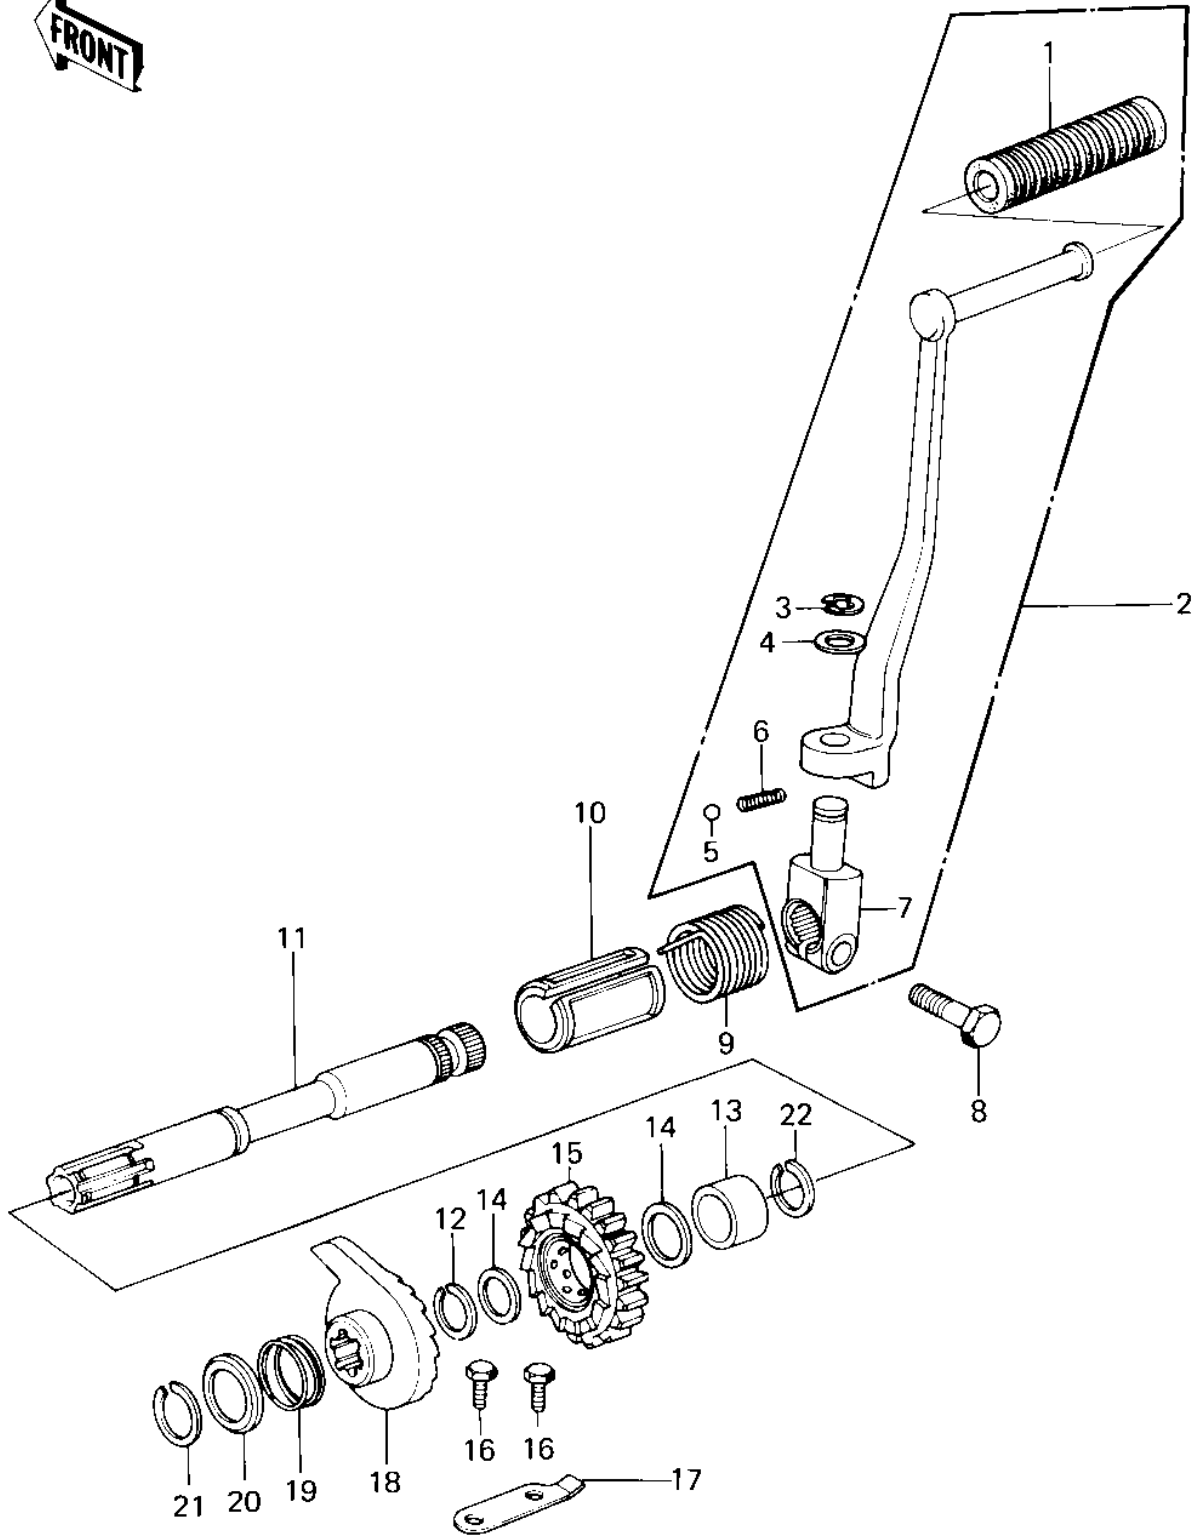

1979 Police 1000 PARTS DIAGRAM

KICKSTARTER MECHANISM ('79-'81 C2/C3/C4)

102

1979 Police 1000 PARTS LIST

KICKSTARTER MECHANISM ('79-'81 C2/C3/C4)

ITEM NAME	PART NUMBER	QUANTITY
RUBBER KICK PEDAL (Ref # 1)	13063-004	1
PEDAL,KICKSTARTER (Ref # 2)	13058-044	1
CIRCLIP 10MM (Ref # 3)	482J0100	1
WASHER BRAKE PEDAL (Ref # 4)	92022-085	1
BALL STEEL 1/4' (Ref # 5)	600A0800	1
SPRING KICK PEDAL (Ref # 6)	92081-020	1
BOSS-KICK PEDAL (Ref # 7)	13061-014	1
BOLT-HEX HEAD,10X25 (Ref # 8)	114B1025	1
SPRING,KICKSTARTER (Ref # 9)	92082-004	1
GUID,KICK SPRING (Ref # 10)	13070-1008	1
SHAFT,KICKSTARTER (Ref # 11)	13066-1004	1
CIRCLIP,25MM (Ref # 12)	92033-025	1
COLLAR,KICKSHAFT (Ref # 13)	92028-126	1
WASHER,PLAIN,22MM (Ref # 14)	92022-207	1
GEAR,KICKSTARTER (Ref # 15)	59051-1006	1
BOLT-UPSET (Ref # 16)	112G0614	1
STOPPER,KICKSTARTER (Ref # 17)	13072-012	1
RATCHET,KICK SHAFT (Ref # 18)	13078-011	1
SPRING RATCHET (Ref # 19)	92081-104	1
CAP,KICKSTARTER (Ref # 20)	92102-008	1
CIRCLIP,19MM (Ref # 21)	480J1900	1
CIRCLIP,22MM (Ref # 22)	480J2200	1