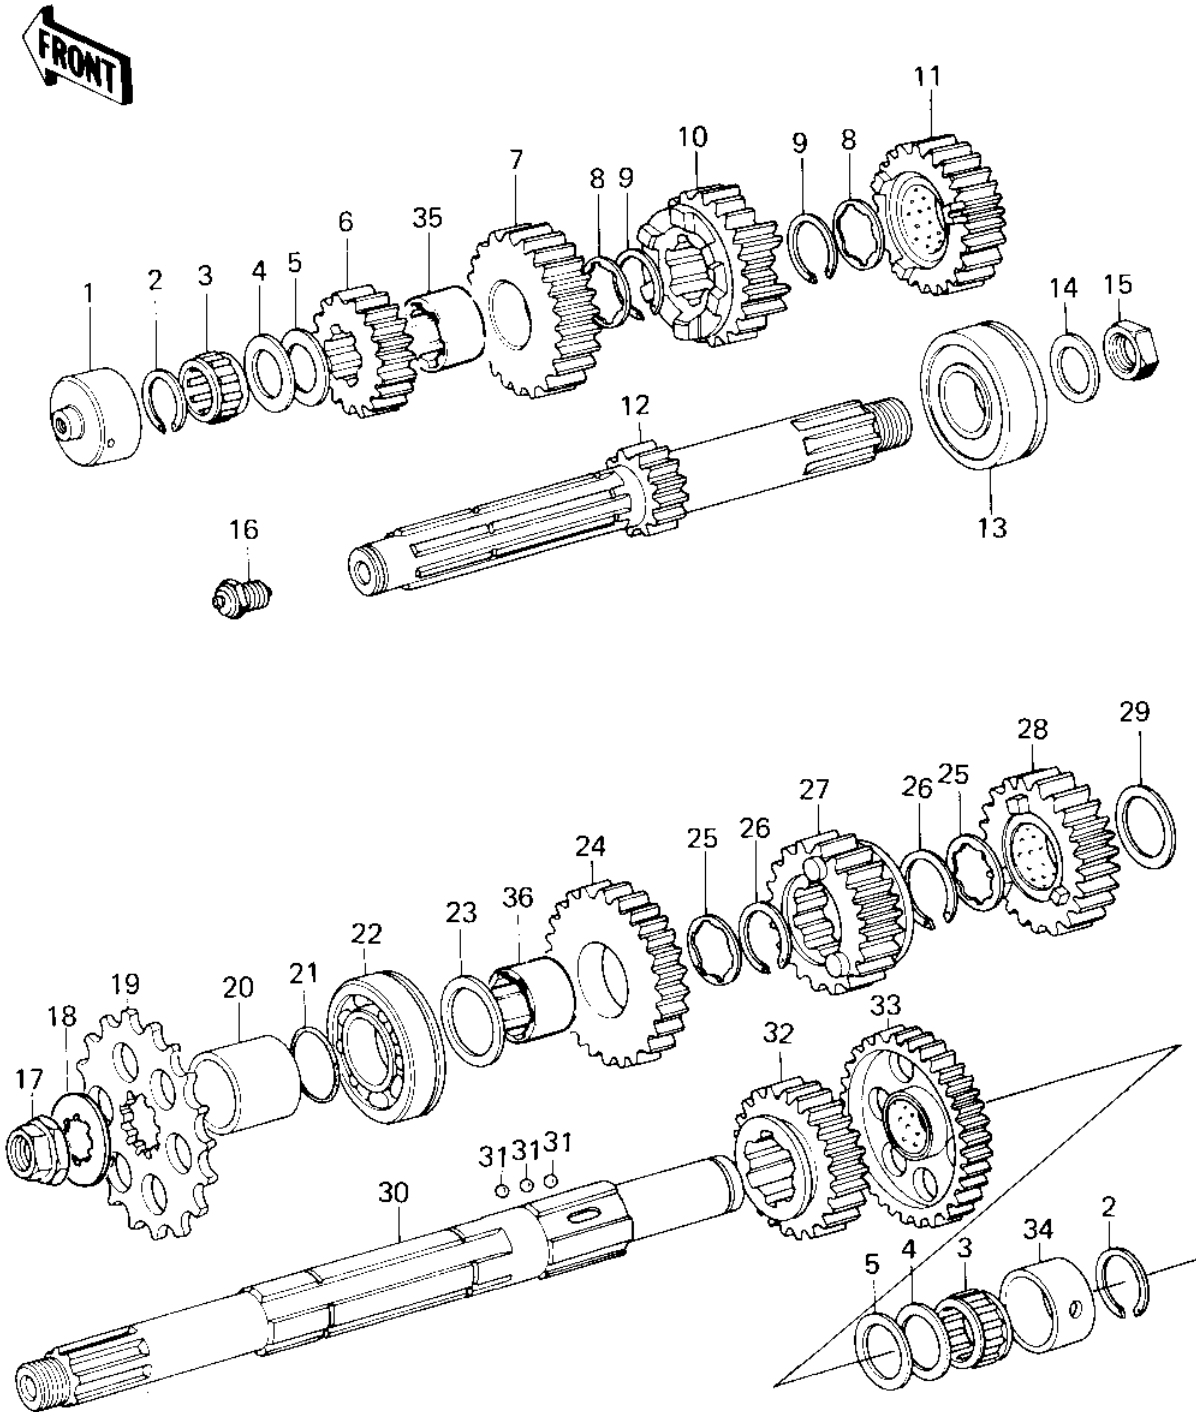

1979 Police 1000 PARTS DIAGRAM

TRANSMISSION ('79-'81 C2/C3/C4)

1979 Police 1000 PARTS LIST

TRANSMISSION ('79-'81 C2/C3/C4)

ITEM NAME	PART NUMBER	QUANTITY
BUSH,DRIVE SHAFT (Ref # 1)	92028-122	1
CIRCLIP,25MM (Ref # 2)	92033-025	1
BEARING,PK223013.8 (Ref # 3)	92046-031	1
WASHER,PLAIN,22MM (Ref # 4)	92022-212	1
WASHER,PLAIN,22MM (Ref # 4)	92022-213	1
SPACER (I.D=22 O.D=3 (Ref # 5)	92026-1020	1
2ND GER,DRIVE SHAFT (Ref # 6)	13130-032	1
TOP GEAR,DRIVE SHAFT (Ref # 7)	13136-042	1
WASHER,LOCK (O.D=35) (Ref # 8)	92022-1077	1
CIRCLIP 28MM (Ref # 9)	480J2800	1
3RD GEAR,DRIVE SHAFT (Ref # 10)	13132-030	1
4TH GEAR,DRIVE SHAFT (Ref # 11)	13134-016	1
SHAFT,DRIVE 12T (Ref # 12)	13127-042	1
BEARING,BALL,5305NSH (Ref # 13)	92045-1028	2
WASHER (Ref # 14)	92125-002	1
NUT,20MM (Ref # 15)	92015-1555	1
SWITCH,NEUTRAL (Ref # 16)	13151-5003	1
NUT,20MM (Ref # 17)	92015-1254	1
WASHER (Ref # 18)	92200-1065	1
ENGINE SPROCKET,15T (Ref # 19)	13144-1001	1
COLLAR,ENG SPROCKET (Ref # 20)	92027-288	1
"O" RING (Ref # 21)	92055-035	1
BEARING,BL305 256217 (Ref # 22)	92045-021	1
WASHER,PLAIN,25MM (Ref # 23)	92022-210	1
2ND GEAR,OUTPUT SHAF (Ref # 24)	13131-038	1
WASHER,LOCK(O.D=40) (Ref # 25)	92022-1078	1
CIRCLIP,30MM (Ref # 26)	480J3000	1
TOP GEAR,OUTPUT SHAF (Ref # 27)	13129-1214	1
3RD GEAR,OUTPUT SHAF (Ref # 28)	13133-031	1

1979 Police 1000 PARTS LIST

TRANSMISSION ('79-'81 C2/C3/C4)

ITEM NAME	PART NUMBER	QUANTITY
WASHER,PLAIN,30MM (Ref # 29)	92022-209	1
SHAFT,OUT PUT (Ref # 30)	13128-1013	1
BALL STEEL 3/16' (Ref # 31)	600A0600	1
4TH GEAR,OUTPUT SHAF (Ref # 32)	13135-020	1
LOW GER,OUTPUT SHAFT (Ref # 33)	13129-046	1
BUSH,OUTPUT SHAFT (Ref # 34)	92028-123	1
BUSHING,TOP GEAR (Ref # 35)	92028-1124	1
BUSHING,2ND GEAR (Ref # 36)	92028-1005	1