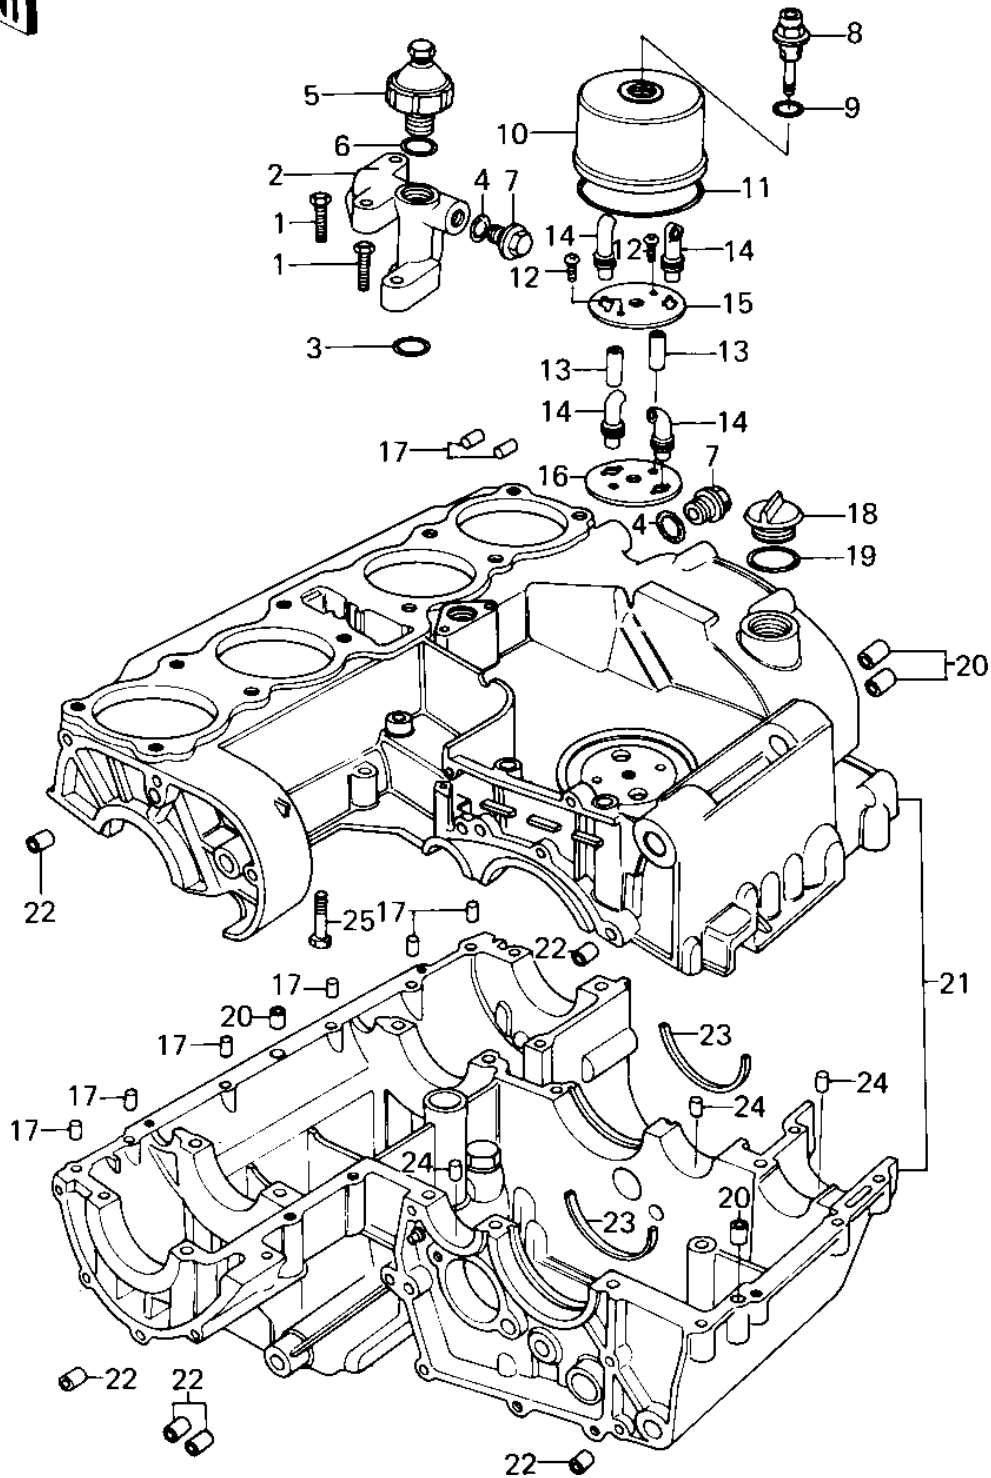

1979 Police 1000 PARTS DIAGRAM

CRANKCASE/BREATHER COVER ('79-'81 C2/C3/

102

1979 Police 1000 PARTS LIST

CRANKCASE/BREATHER COVER ('79-'81 C2/C3/

ITEM NAME	PART NUMBER	QUANTITY
BOLT,HEX HEAD,6X35 (Ref # 1)	92001-164	1
PIPE (Ref # 2)	16109-003	1
"O" RING,18MM (Ref # 3)	670B2018	1
"O" RING,15MM (Ref # 4)	670B2015	1
SWITCH,OIL PRESSURE (Ref # 5)	27010-1013	1
"O" RING (Ref # 6)	92055-055	1
PLUG (Ref # 7)	92066-021	1
BOLT,BREATHER FITTIN (Ref # 8)	92003-098	1
"O" RING,16MM (Ref # 9)	670B2016	1
BODY,BREATHER (Ref # 10)	14070-007	1
"O" RING,91MM (Ref # 11)	92055-052	1
SCREW PAN HEAD 6X40 (Ref # 12)	220B0640	1
COLLAR,IGNITION COIL (Ref # 13)	92027-276	1
TUBE,BREATHER (Ref # 14)	92059-140	1
PLATE,BREATHER (Ref # 15)	14068-009	1
PLATE,BREATHER (Ref # 16)	14068-007	1
PIN,DOWEL,6X14 (Ref # 17)	610A0614	1
PLUG,OIL FILLER (Ref # 18)	16115-013	1
"O" RING,31MM (Ref # 19)	92055-049	1
PIN,DOWEL,10X8.2X14 (Ref # 20)	92043-1037	1
CRANKCASE SET (Ref # 21)	14001-5025	1
PIN-DOWEL (Ref # 22)	92042-007	1
RING,POSITION (Ref # 23)	14013-1004	1
RING-BEARING SET (Ref # 23)	14013-013	1
PIN DOWEL 6MM (Ref # 24)	92042-016	1
BOLT,HEX HEAD,8X72 (Ref # 25)	92003-107	1