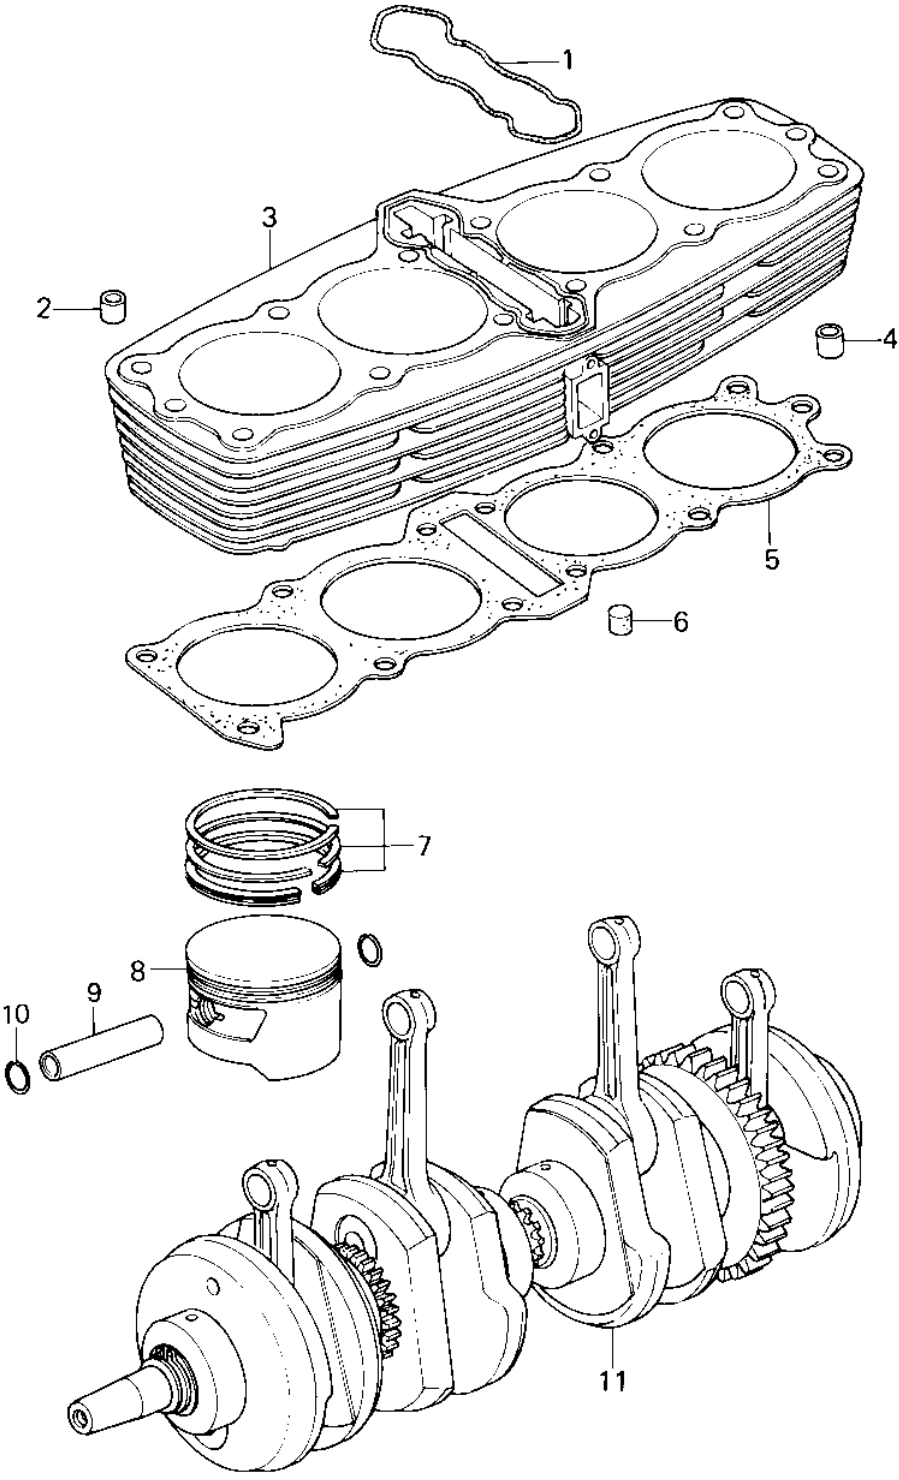

## 1979 Police 1000 PARTS DIAGRAM

CYLINDER/PISTONS/CRANKSHAFT ('79-'81 C2/

102

## 1979 Police 1000 PARTS LIST

CYLINDER/PISTONS/CRANKSHAFT ('79-'81 C2/

ITEM NAME	PART NUMBER	QUANTITY
GASKET,CYLINDER RUBE (Ref # 1)	92055-062	1
PIN,DOWEL,10X8.2X14 (Ref # 2)	552B1014	1
CYLINDER (Ref # 3)	11005-163-2H	1
PIN,11X14X12.3 (Ref # 4)	92043-1266	1
GASKET,CYLINDER BASE (Ref # 5)	11009-030	1
RUBBER PLUG,CYLINDER (Ref # 6)	92074-030	1
RING SET,STD (Ref # 7)	13008-5012	1
RING SET,0.020"O/S (Ref # 7)	13025-5007	1
RING SET,0.040"O/S (Ref # 7)	13024-5008	1
PISTON,S.T.D (Ref # 8)	13001-1005	1
PISTON,0.020 O/S (Ref # 8)	13029-1003	1
PISTON,0.040 O/S (Ref # 8)	13027-1005	1
PIN-PISTON (Ref # 9)	13002-022	1
CIRCLIP,PISTON PIN (Ref # 10)	92036-021	1
CRANKSHAFT ASSY (Ref # 11)	13031-1018	1