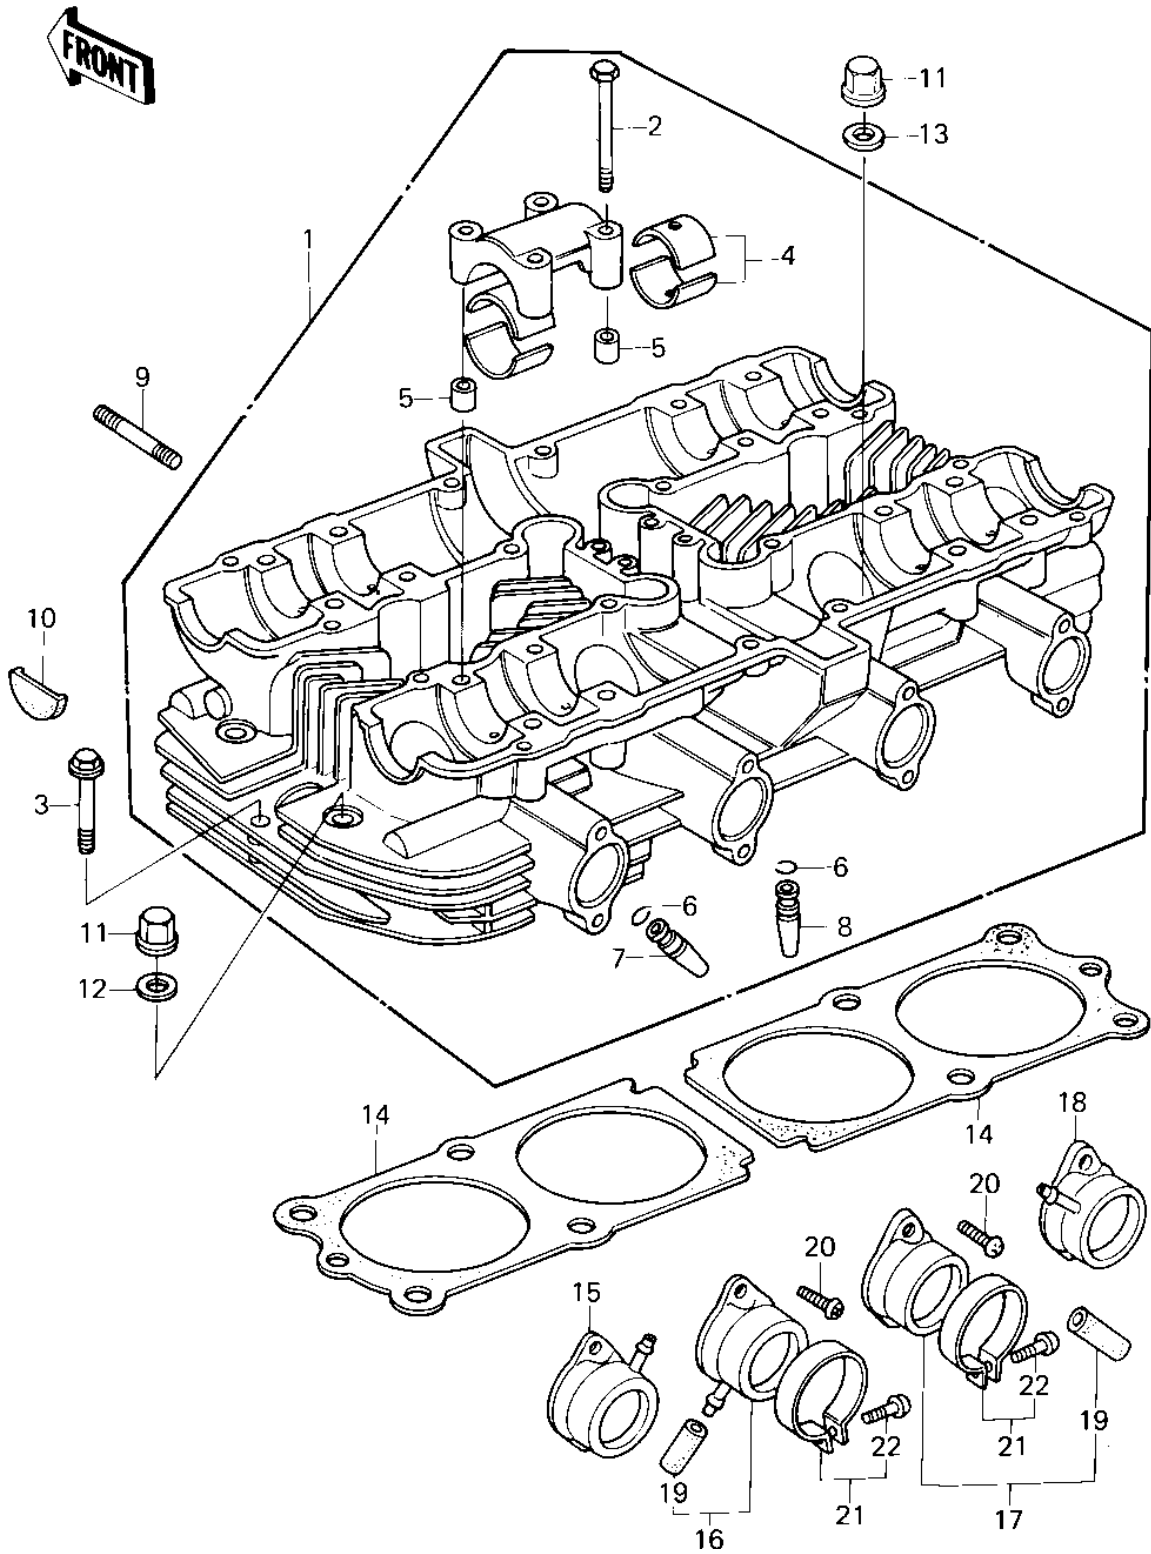

## 1979 Police 1000 PARTS DIAGRAM

CYLINDER HEAD ('79-'81 C2/C3/C4)

## 1979 Police 1000 PARTS LIST

CYLINDER HEAD ('79-'81 C2/C3/C4)

ITEM NAME	PART NUMBER	QUANTITY
CYLINDER HEAD,BARREL (Ref # 1)	11002-1019	1
BOLT,6X43 (Ref # 2)	92002-1881	1
BOLT,HEX HEAD,6X45 (Ref # 3)	92003-092	1
BUSHING,CAMSHAFT (Ref # 4)	13034-030	1
PIN-DOWEL (Ref # 5)	92042-007	1
CIRCLIP-VALVE (Ref # 6)	92036-023	1
GUIDE,INLET VALVE (Ref # 7)	12013-009	1
GUIDE,EXHAUST VALVE (Ref # 8)	49002-1002	1
STUD,8X30 (Ref # 9)	92004-1069	1
PLUG,CAM SHAFT (Ref # 10)	92066-017	1
NUT,CYLINDER HEAD (Ref # 11)	92015-076	1
WASHER,PLAIN,10MM (Ref # 12)	92022-215	1
WASHER PLAIN 10MM (Ref # 13)	411B1000	1
GASKET,CYLINDER HEAD (Ref # 14)	11004-076	1
HOLDER,CARBURETOR,L. (Ref # 15)	16065-029	2
HOLDER-R.H CARBRETOR (Ref # 17)	16065-028	2
RUBBER PLUG (Ref # 19)	92068-006	1
SCREW PAN HEAD 6X18 (Ref # 20)	220B0618	1
CLAMP,HOLDER (Ref # 21)	92037-077	1
SCREW,PAN HEAD (Ref # 22)	92011-037	1