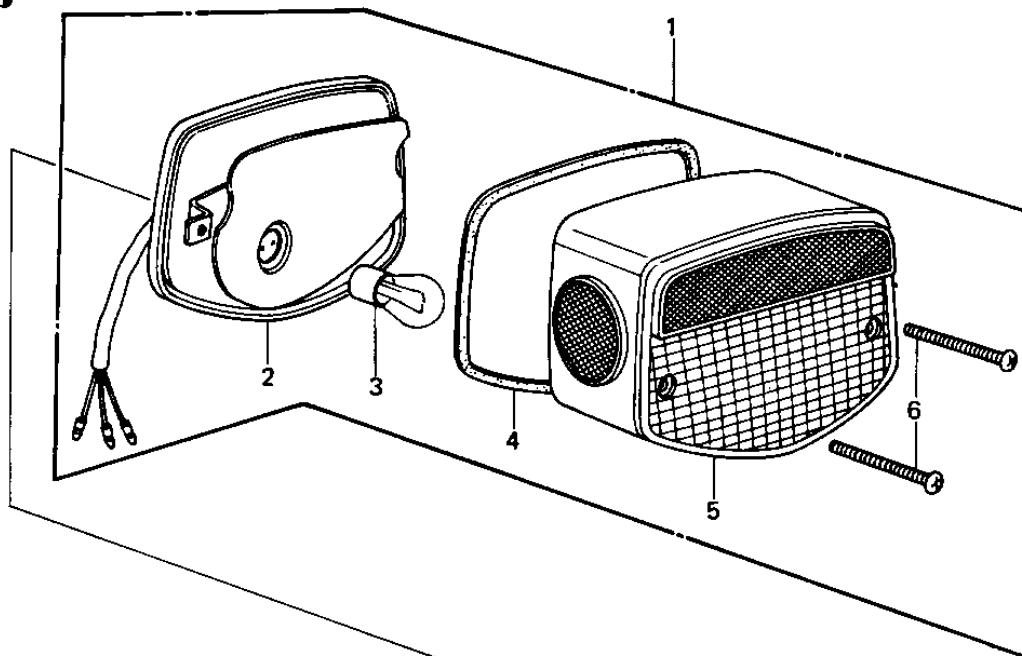

1977 1000 LTD PARTS DIAGRAM

TAILLIGHT ('77-'78 B1/B2)

1977 1000 LTD PARTS LIST

TAILLIGHT ('77-'78 B1/B2)

ITEM NAME	PART NUMBER	QUANTITY
TAIL LAMP UNIT (Ref # 1)	23025-064	1
.CASE,TAIL LIGHT (Ref # 2)	23027-041	1
.BULB,12V 32/3CP (Ref # 3)	92069-059	1
.GASKET,TAIL LENS (Ref # 4)	23028-021	1
.LENS,TAIL LAMP (Ref # 5)	23026-034	1
.SCREW-PAN-CROS (Ref # 6)	220R0460	1
BKT,LICENSE PLATE (Ref # 7)	23036-046	1
DAMPER RUBBER (Ref # 8)	23066-023	1
DAMPER RUBBER (Ref # 9)	23066-020	1
COLLAR,6.8X10X8.5 (Ref # 10)	92027-129	1
WASHER 6.5X20X1.6T (Ref # 11)	92022-125	1
BOLT 6X22 (Ref # 12)	112B0622	1
DAMPER RUBBER,RR FEND (Ref # 13)	35039-004	1
DAMPER RUBBER,RR FEND (Ref # 14)	92075-121	1
COLLAR 6.8X10X14.5 (Ref # 15)	92027-156	1
WASHER SPRING 6MM (Ref # 16)	461F0600	1
BOLT-UPSET (Ref # 17)	112G0625	1