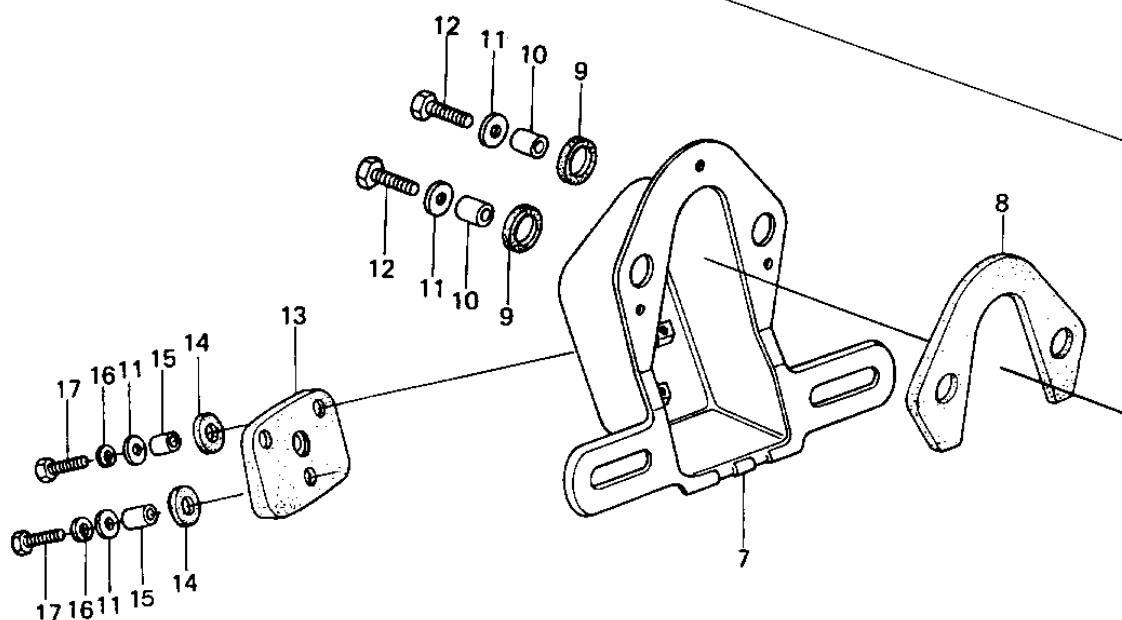

1977 1000 LTD PARTS DIAGRAM

TAILLIGHT ('77-'78 B1/B2)

1977 1000 LTD PARTS LIST

TAILLIGHT ('77-'78 B1/B2)

ITEM NAME	PART NUMBER	QUANTITY
TAIL LAMP UNIT (Ref # 1)	23025-064	1
.CASE,TAIL LIGHT (Ref # 2)	23027-041	1
.BULB,12V 32/3CP (Ref # 3)	92069-059	1
.GASKET,TAIL LENS (Ref # 4)	23028-021	1
.LENS,TAIL LAMP (Ref # 5)	23026-034	1
.SCREW-PAN-CROS (Ref # 6)	220R0460	1
BKT,LICENSE PLATE (Ref # 7)	23036-046	1
DAMPER RUBBER (Ref # 8)	23066-023	1
DAMPER RUBBER (Ref # 9)	23066-020	1
COLLAR,6.8X10X8.5 (Ref # 10)	92027-129	1
WASHER 6.5X20X1.6T (Ref # 11)	92022-125	1
BOLT 6X22 (Ref # 12)	112B0622	1
DAMPER RUBBER,RR FEND (Ref # 13)	35039-004	1
DAMPER RUBBER,RR FEND (Ref # 14)	92075-121	1
COLLAR 6.8X10X14.5 (Ref # 15)	92027-156	1
WASHER SPRING 6MM (Ref # 16)	461F0600	1
BOLT-UPSET (Ref # 17)	112G0625	1