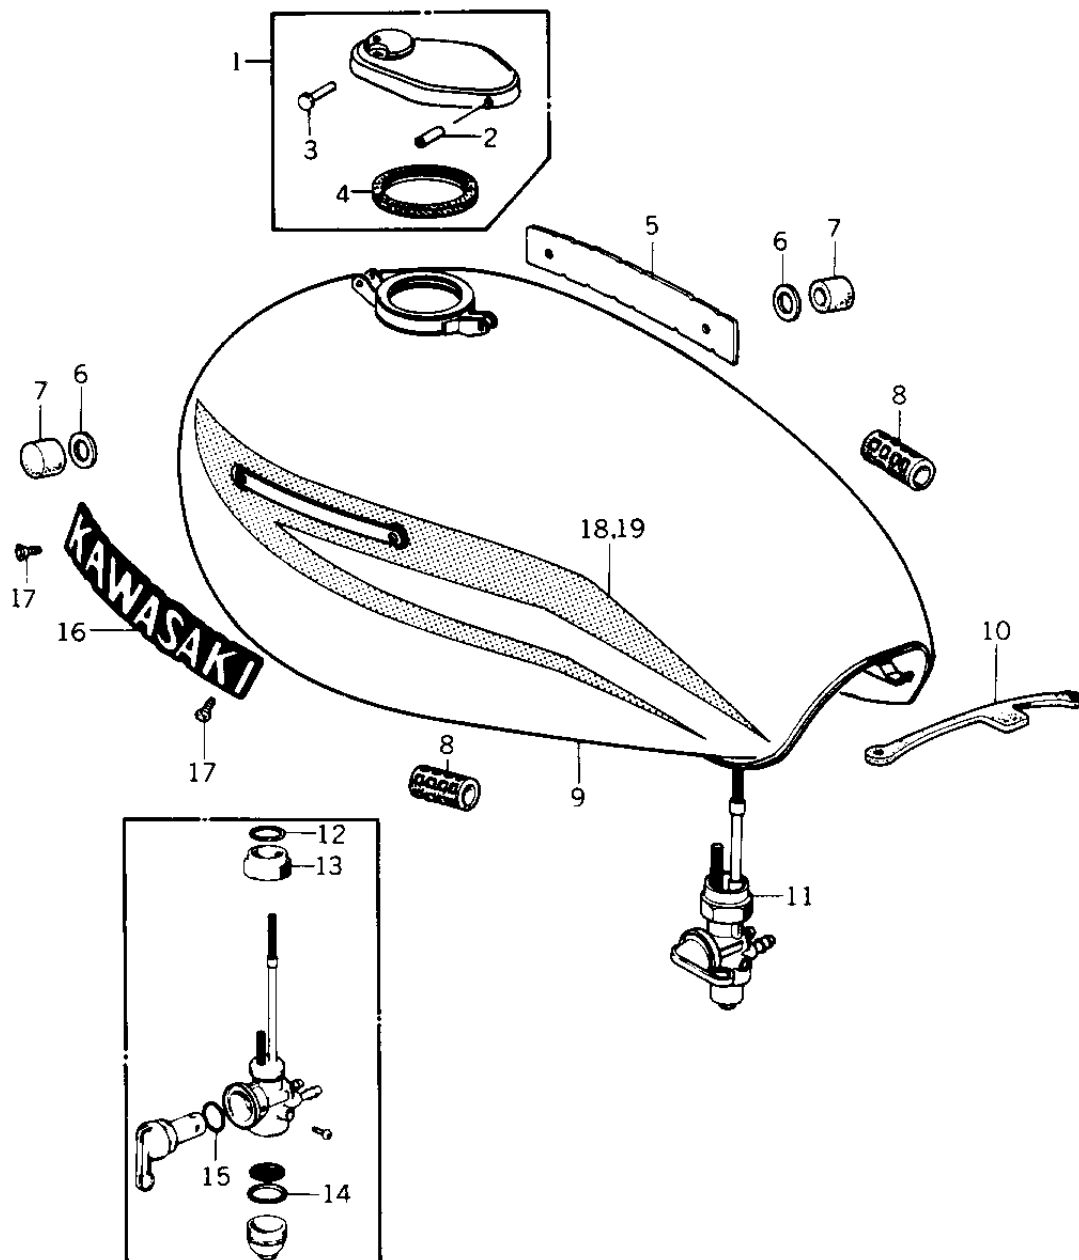

1977 1000 LTD PARTS DIAGRAM

FUEL TANK (KZ1000-B1)

1977 1000 LTD PARTS LIST

FUEL TANK (KZ1000-B1)

ITEM NAME	PART NUMBER	QUANTITY
CAP,FUEL TANK (Ref # 1)	51048-012	1
PIN,CAP HINGE (Ref # 2)	92043-127	1
PIN,HOOK (Ref # 3)	92043-126	1
GASKET-FUEL TANK CAP (Ref # 4)	51059-008	1
EMBLEM,FUEL TANK,R.H (Ref # 5)	56014-1014	1
WASHER-PL-10.5X26X2.3 (Ref # 6)	92022-044	1
DAMPER RUBBER,FL TANK (Ref # 7)	92075-125	1
DAMPER RUBBER (Ref # 8)	92075-084	1
TANK-FUEL,M.BLUE (Ref # 9)	51001-114-8E	1
TANK-FUEL, (Ref # 9)	51001-114-8F	1
BAND,FUEL TANK (Ref # 10)	92072-042	1
UNAVAILABLE IN PRICE BOOK (Ref # 11)	51023-002	1
GASKET-FUEL COCK JNT. (Ref # 12)	92065-081	1
FUEL COCK JOINT NUT (Ref # 13)	51035-009	1
GASKET FUEL COCK CUP (Ref # 14)	51037-010	1
"O" RING, 10MM (Ref # 15)	670B2010	1
EMBLEM,FUEL TANK,L.H (Ref # 16)	56014-1013	1
SCREW-CSK-CROS (Ref # 17)	221C0306	1
DECAL,TANK LEFT (Ref # 18)	56027-1025	1
DECAL,TANK RIGHT (Ref # 19)	56027-1026	1