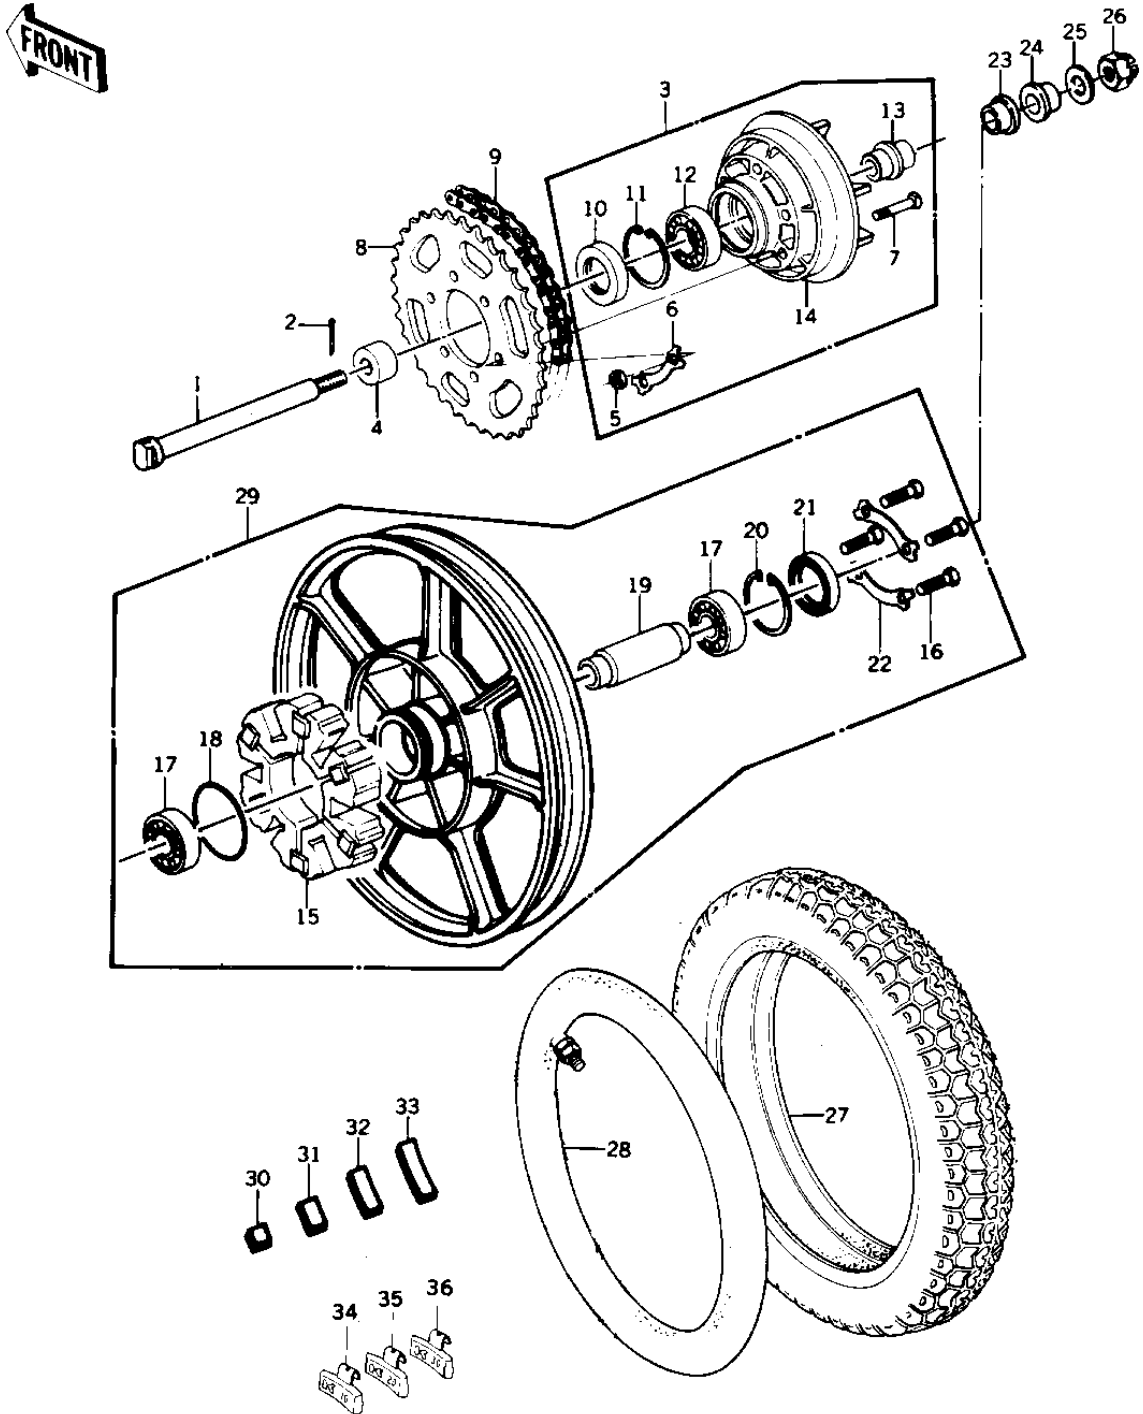

1977 1000 LTD PARTS DIAGRAM

REAR WHEEL/TIRE/HUB/CHAIN ('77-'78 B1/B2)

1977 1000 LTD PARTS LIST

REAR WHEEL/TIRE/HUB/CHAIN ('77-'78 B1/B2)

ITEM NAME	PART NUMBER	QUANTITY
AXLE,REAR (Ref # 1)	42031-034	1
PIN-COTTER,4.0X35 (Ref # 2)	550D4035	1
COUPLING ASSY,RR HUB (Ref # 3)	42008-040	1
COLLAR,REAR AXLE (Ref # 4)	42032-071	1
NUT 10MM (Ref # 5)	42045-005	1
WASHER LOCK (Ref # 6)	92088-007	1
BOLT-REAR SPROCKET (Ref # 7)	92003-087	1
REAR SPROCKET,33T (Ref # 8)	42041-1010	1
DR CHAIN 630X92 (Ref # 9)	92057-107	1
OIL SEAL (Ref # 10)	92050-027	1
CIRCLIP,62M/M (Ref # 11)	92033-1044	1
BALL BEARING,#6206 (Ref # 12)	601B6206	1
SLEEVE,RR HUB COUPLNG (Ref # 13)	42036-033	1
SHOCK DAMPER,REAR HUB (Ref # 15)	42014-033	1
BOLT (Ref # 16)	92001-160	1
BEARING,BALL,#6304ZZ (Ref # 17)	601B6304ZZ	1
"0" RING,65MM (Ref # 18)	671B2565	1
COLLAR,RR HUB BEARING (Ref # 19)	42010-040	1
UNAVAILABLE IN PRICE BOOK (Ref # 20)	4810-5200	1
OIL SEAL WTC35527 (Ref # 21)	92052-006	1
WASHER,LOCK (Ref # 22)	92088-023	1
COLLAR,REAR AXLE (Ref # 23)	42032-082	1
COLLAR,REAR AXLE (Ref # 24)	42032-081	1
WASHER,PLAIN,20MM (Ref # 25)	92022-248	1
NUT CASTLE,18MM (Ref # 26)	42045-018	1
TIRE 510-16 MT90 R (Ref # 27)	41021-072	1
UNAVAILABLE IN PRICE BOOK (Ref # 28)	41022-0471	1
SOLID WHEEL ASSY,REAR (Ref # 29)	41089-004	1
SOLID WHEEL ASSY,REAR (Ref # 29)	41073-1016	1

1977 1000 LTD PARTS LIST

REAR WHEEL/TIRE/HUB/CHAIN ('77-'78 B1/B2)

ITEM NAME	PART NUMBER	QUANTITY
BALANCER 5G (Ref # 30)	41075-005	1
BALANCER 10G (Ref # 31)	41075-006	1
BALANCER 20G (Ref # 32)	41075-007	1
BALANCER 30G (Ref # 33)	41075-008	1
BALANCER-WHEEL,10G (Ref # 34)	41075-1011	1
BALANCER-WHEEL,20G (Ref # 35)	41075-1012	1
BALANCER-WHEEL,30G (Ref # 36)	41075-1013	1