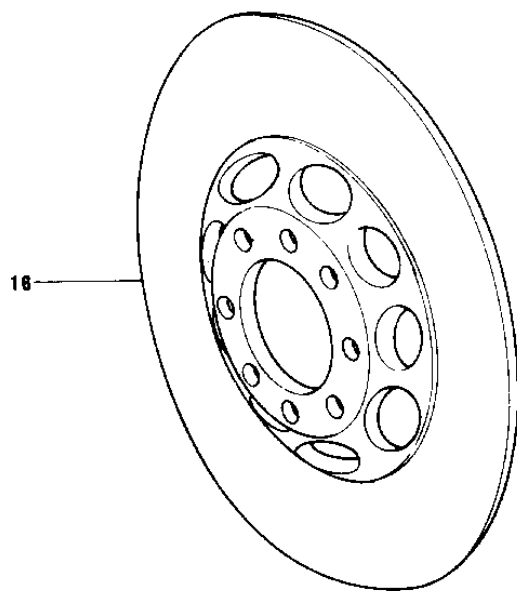

## 1977 1000 LTD PARTS DIAGRAM

REAR BRAKE ('77-'78 B1/B2)

## 1977 1000 LTD PARTS LIST

REAR BRAKE ('77-'78 B1/B2)

ITEM NAME	PART NUMBER	QUANTITY
CALIPER ASSY,REAR (Ref # 1)	43041-034	1
NUT 10MM (Ref # 2)	315B1000	1
PLUG (Ref # 3)	43088-002	1
DUST SHILD,SHAFT (Ref # 4)	43052-005	1
"O" RING (Ref # 5)	43053-006	1
SCREW PAN HEAD 6X12 (Ref # 6)	220B0612	1
WASHER SPRING 6MM (Ref # 7)	461F0600	1
SPACER (Ref # 8)	43040-004	1
PAD SET,(REAR) (Ref # 9-10)	43050-5002	1
PAD B (Ref # 9)	43051-009	1
PAD A (Ref # 10)	43050-008	1
DUST SEALD,RUBBER (Ref # 11)	43054-003	1
RING,PISTON SEAL (Ref # 12)	43049-002	1
PISTON,CALIPER (Ref # 13)	43048-006	1
BOLT (Ref # 14)	43045-006	1
BLEEDER SET (Ref # 15)	43085-001	1
PLATE,REAR DISC (Ref # 16)	41080-008	1