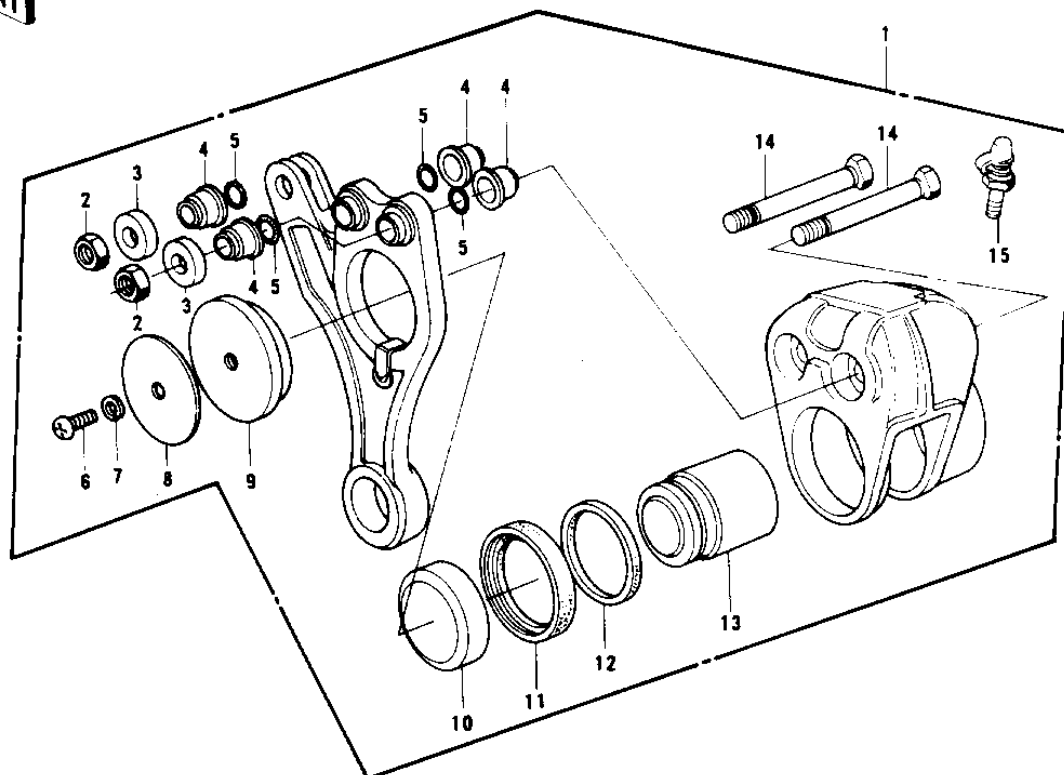

## 1977 1000 LTD PARTS DIAGRAM

REAR BRAKE ('77-'78 B1/B2)

## 1977 1000 LTD PARTS LIST

REAR BRAKE ('77-'78 B1/B2)

ITEM NAME	PART NUMBER	QUANTITY
CALIPER ASSY,REAR (Ref # 1)	43041-034	1
NUT 10MM (Ref # 2)	315B1000	1
PLUG (Ref # 3)	43088-002	1
DUST SHILD,SHAFT (Ref # 4)	43052-005	1
"O" RING (Ref # 5)	43053-006	1
SCREW PAN HEAD 6X12 (Ref # 6)	220B0612	1
WASHER SPRING 6MM (Ref # 7)	461F0600	1
SPACER (Ref # 8)	43040-004	1
PAD SET,(REAR) (Ref # 9-10)	43050-5002	1
PAD B (Ref # 9)	43051-009	1
PAD A (Ref # 10)	43050-008	1
DUST SEALD,RUBBER (Ref # 11)	43054-003	1
RING,PISTON SEAL (Ref # 12)	43049-002	1
PISTON,CALIPER (Ref # 13)	43048-006	1
BOLT (Ref # 14)	43045-006	1
BLEEDER SET (Ref # 15)	43085-001	1
PLATE,REAR DISC (Ref # 16)	41080-008	1