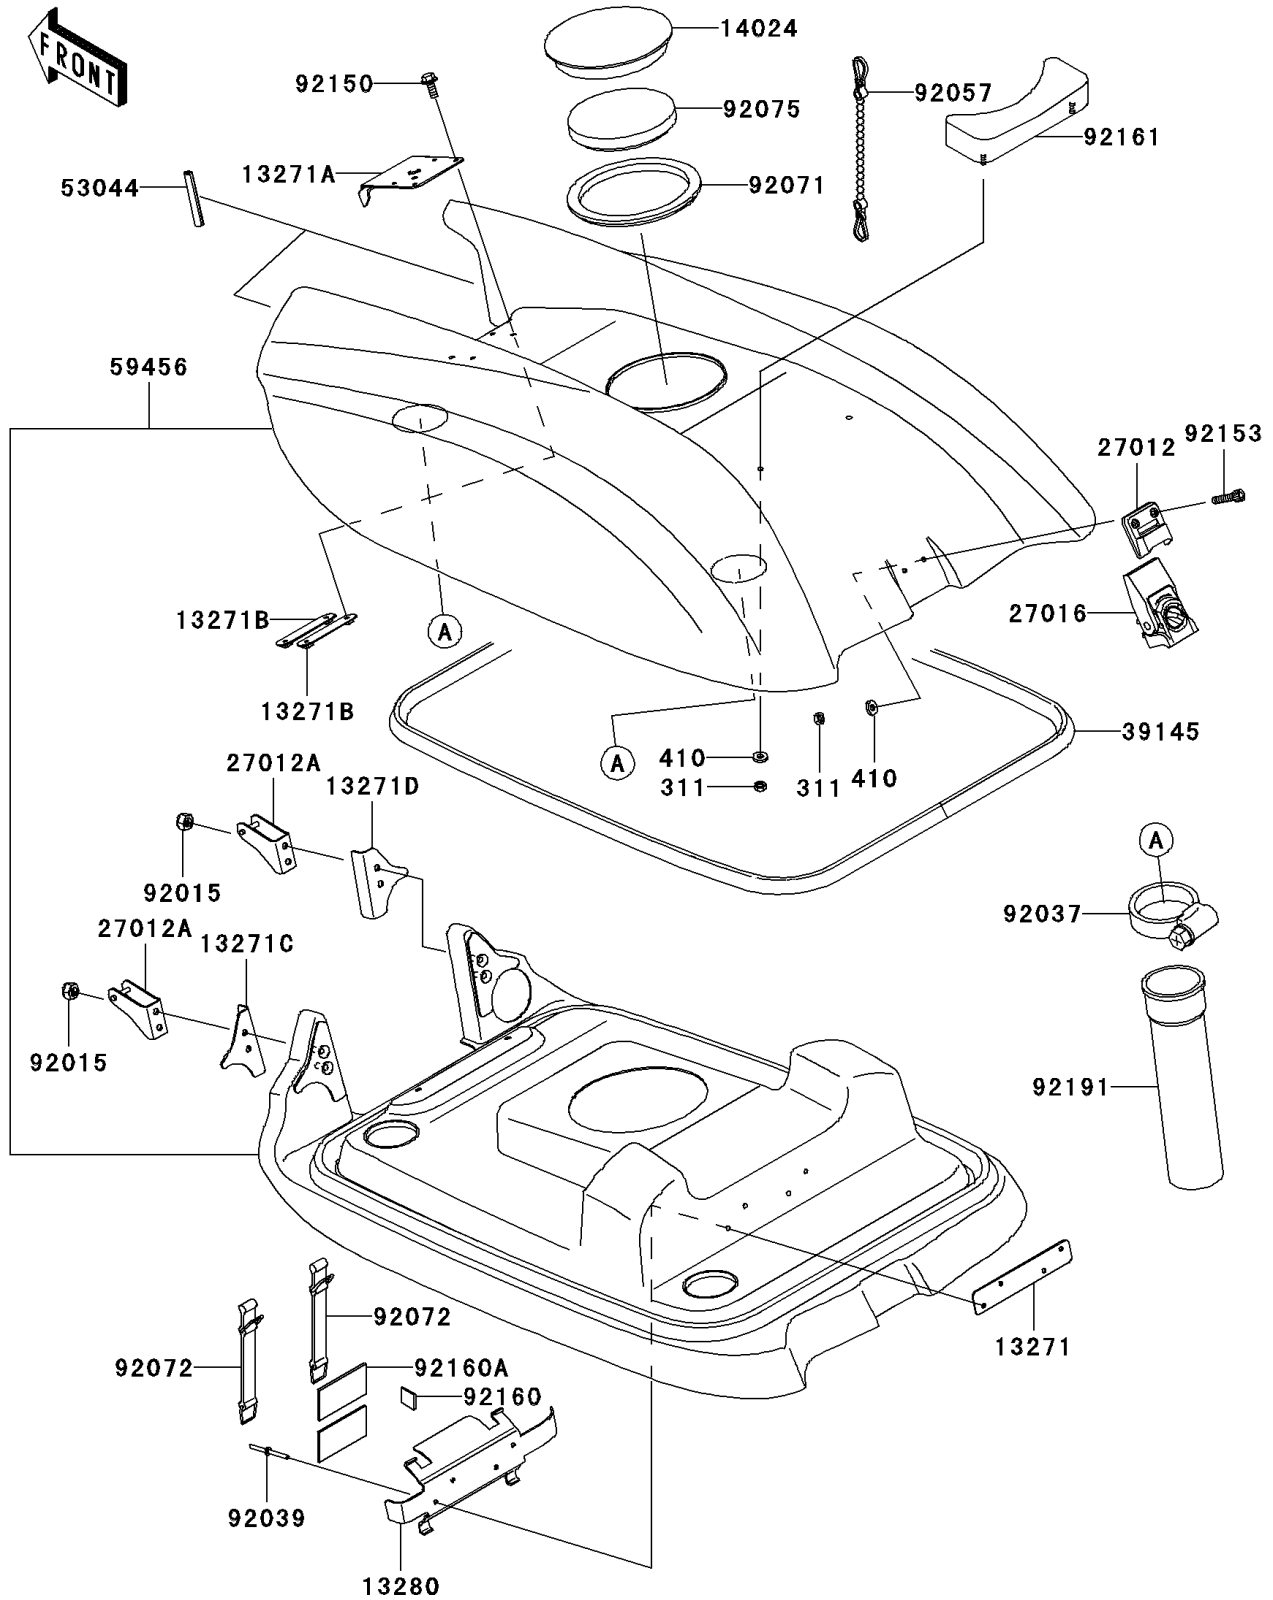

2003 JET SKI® 800 SX-R™ PARTS DIAGRAM

Engine Hood

F3142

2003 JET SKI® 800 SX-R™ PARTS LIST

Engine Hood

ITEM NAME	PART NUMBER	QUANTITY
NUT-HEX,5MM (Ref # 311)	311R0500	1
W-PLAIN-S,5MM (Ref # 410)	410S0500	1
PLATE,FIRE EXTINGUISHER (Ref # 13271)	13271-3775	1
PLATE (Ref # 13271A)	13271-3885	1
PLATE (Ref # 13271B)	13271-3886	1
PLATE,LH (Ref # 13271C)	13271-3894	1
PLATE,RH (Ref # 13271D)	13271-3895	1
HOLDER,FIRE EXTINGUISHER (Ref # 13280)	13280-3740	1
COVER (Ref # 14024)	14024-3748	1
HOOK (Ref # 27012)	27012-3711	1
HOOK (Ref # 27012A)	27012-3842	1
LOCK-ASSY (Ref # 27016)	27016-3703	1
TRIM-SEAL,L=2156 (Ref # 39145)	39145-3781	1
TRIM,L=120 (Ref # 53044)	53044-3767	1
HOOD-COMP-ENGINE,J.WHITE (Ref # 59456)	59456-3730-8C	1
NUT,LOCK,6MM (Ref # 92015)	92015-3766	1
CLAMP (Ref # 92037)	92037-3738	1
RIVET (Ref # 92039)	92039-3783	1
CHAIN,COVER,L=100 (Ref # 92057)	92057-3704	1
GROMMET (Ref # 92071)	92071-3742	1
BAND,TOOL CASE (Ref # 92072)	92072-3859	1
DAMPER (Ref # 92075)	92075-3737	1
BOLT,5X16 (Ref # 92150)	92150-3778	1
BOLT,SOCKET,5X20 (Ref # 92153)	92153-3716	1
DAMPER,25X25 (Ref # 92160)	92160-3864	1
DAMPER (Ref # 92160A)	92160-3913	1
DAMPER (Ref # 92161)	92161-3741	1
TUBE (Ref # 92191)	92191-3987	1