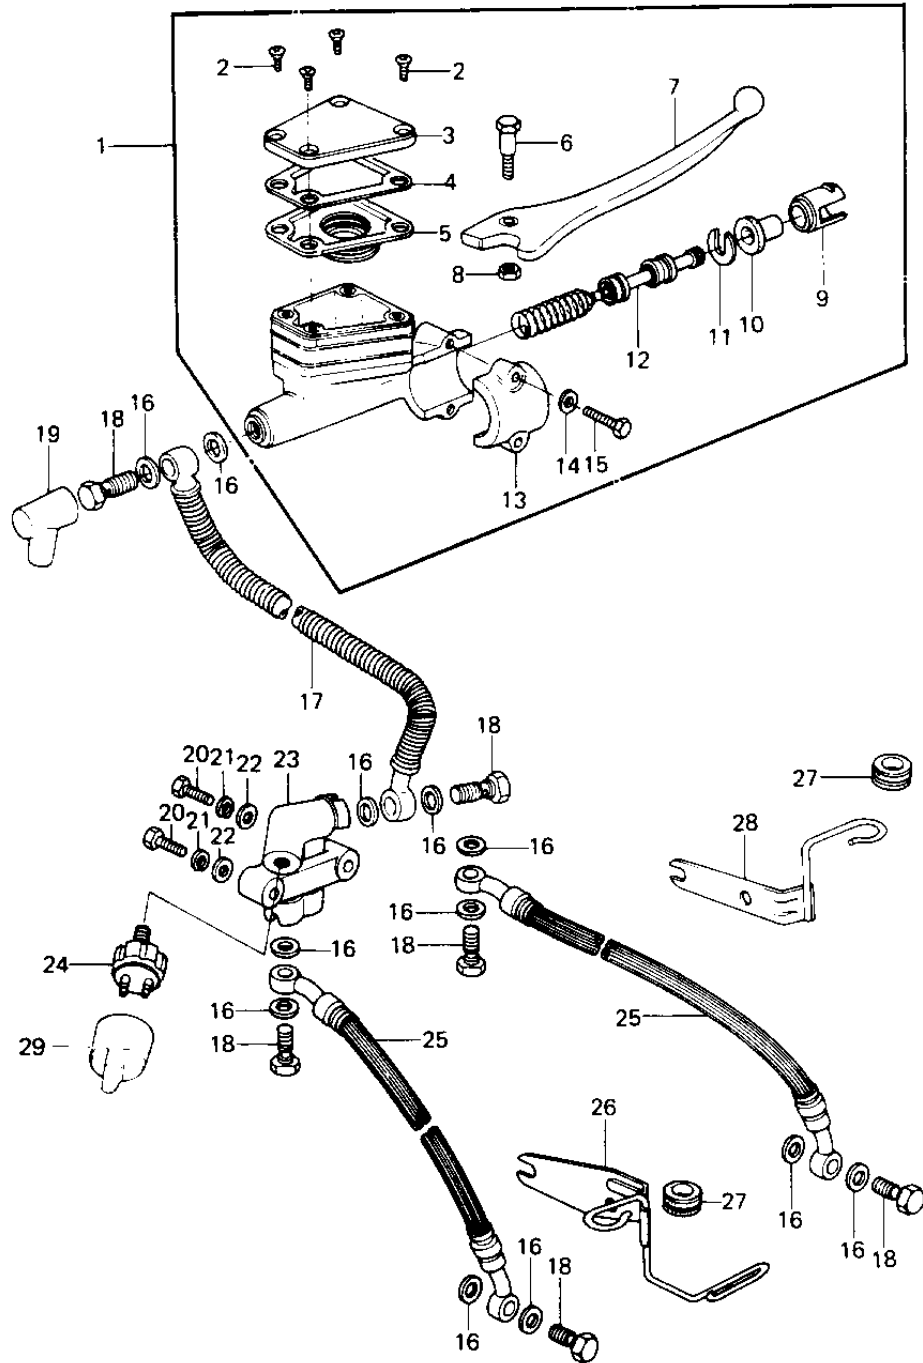

## 1977 1000 LTD PARTS DIAGRAM

FRONT MASTER CYLINDER (KZ1000-B2)

## 1977 1000 LTD PARTS LIST

FRONT MASTER CYLINDER (KZ1000-B2)

ITEM NAME	PART NUMBER	QUANTITY
CYLINDER ASSY,MSTR,FR (Ref # 1)	43015-1009	1
SCREW,COUNTERSUNK HED (Ref # 2)	92001-1055	1
CAP,OIL CUP (Ref # 3)	43026-1003	1
PLATE,DIAPHRAGM (Ref # 4)	43027-1002	1
DIAPHRAGM (Ref # 5)	43028-1002	1
BOLT,CLUTCH LEV FITT (Ref # 6)	92001-1056	1
LEVER,FRONT BRAKE (Ref # 7)	46092-1002	1
NUT 6MM (Ref # 8)	312B0600	1
LINER,PISTON (Ref # 9)	14008-1007	1
DUST COVER (Ref # 10)	49016-1010	1
STOPER,PISTON (Ref # 11)	43022-1001	1
PISTON-COMP-BRAKE (Ref # 12)	43020-1023	1
HOLDER,MASTER CYLINDR (Ref # 13)	43034-1001	1
WASHER PLAIN 6MM (Ref # 14)	411B0600	2
BOLT HEX HEAD 6X25 (Ref # 15)	110N0625	1
WASHER-OIL BOLT (Ref # 16)	43067-001	1
HOSE,FRONT BRAKE (Ref # 17)	43059-007	1
BOLT,OIL,L=23 (Ref # 18)	92002-1888	1
BOOT,DUST (Ref # 19)	49006-1041	1
BOLT,HEX HEAD,6X45 (Ref # 20)	110N0645	1
WASHER SPRING 6MM (Ref # 21)	461F0600	1
JOINT,FOUR WAY (Ref # 23)	43075-002	1
SWITCH-FRONT BRAKE (Ref # 24)	43065-001	1
HOSE,CALIPER BRAKE (Ref # 25)	43059-033	1
BRACKET (Ref # 26)	11034-1041	1
DAMPER RUBBER,CYL HSE (Ref # 27)	43064-006	1
BRACKET,BRAKE HOSE (Ref # 28)	43063-008	1
CAP,FRONT BRK SWITCH (Ref # 29)	11012-1037	1