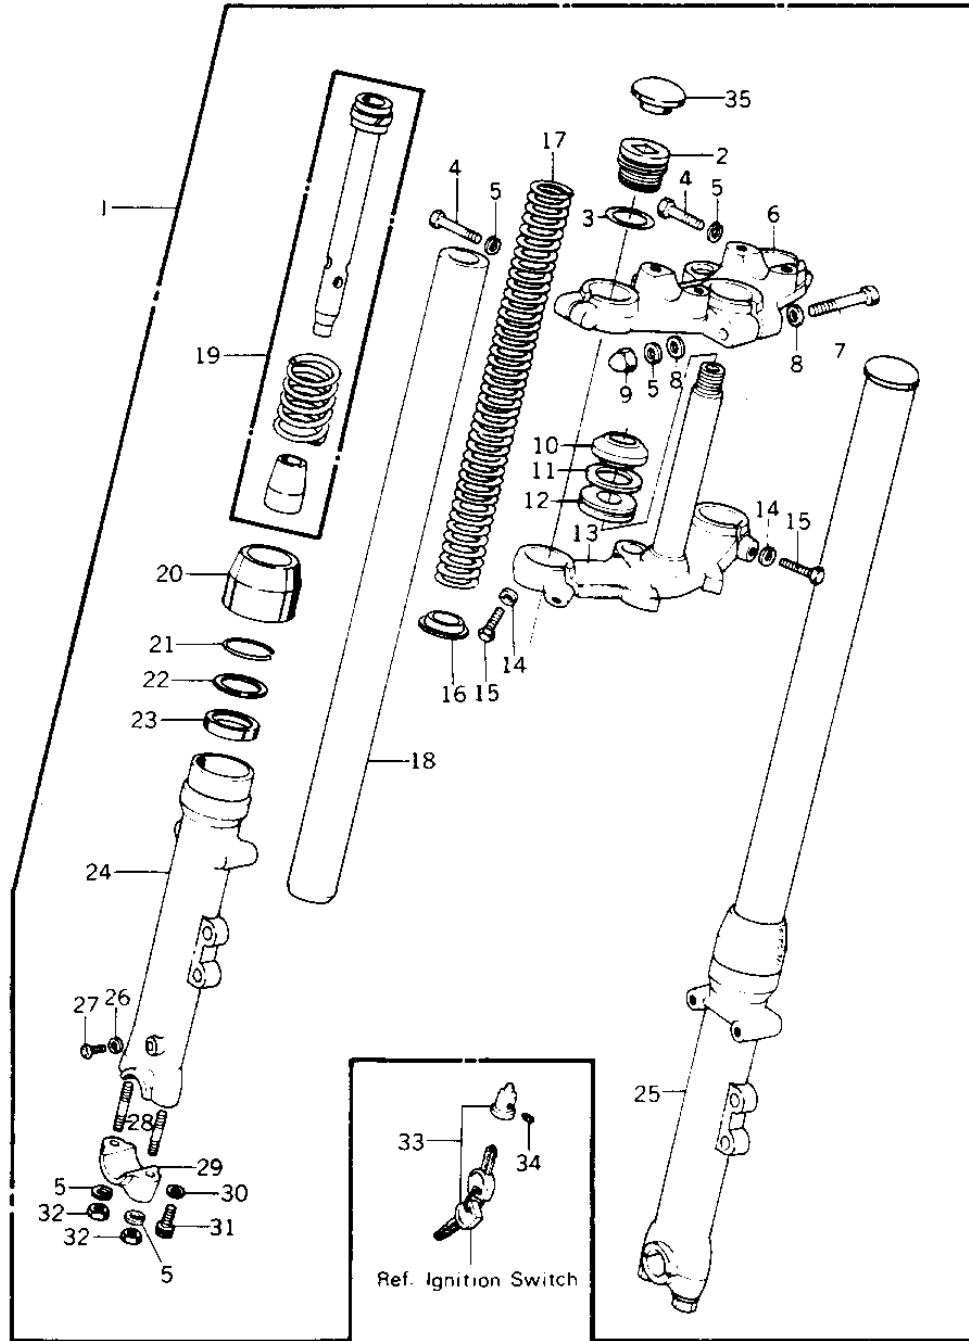

## 1977 1000 LTD PARTS DIAGRAM

FRONT FORK ('77-'78 B1/B2)

## 1977 1000 LTD PARTS LIST

FRONT FORK ('77-'78 B1/B2)

ITEM NAME	PART NUMBER	QUANTITY
FORK-FRONT (Ref # 1)	44001-1003	1
UNAVAILABLE IN PRICE BOOK (Ref # 2)	44029-1002	1
CAP,FORK SPRING (Ref # 2)	44029-1003	1
"O" RING,FORK TOP (Ref # 3)	92055-1009	1
BOLT-HEX HEAD.8M/M (Ref # 4)	44041-045	1
WASHER SPRING 8MM (Ref # 5)	461F0800	1
HEAD,STEERING (Ref # 6)	44039-073	1
BOLT-STEERING STEM HD (Ref # 7)	44041-042	1
WASHER PLAIN 8MM (Ref # 8)	410B0800	1
NUT FUEL TANK FRONT (Ref # 9)	92020-007	1
CONE,STEERING STEM (Ref # 10)	92047-012	1
WASHER,PLAIN (Ref # 11)	92022-231	1
OIL SEAL,STEERING STM (Ref # 12)	92056-003	1
STEM,STEERING (Ref # 13)	44037-098	1
WASHER SPRING 12MM (Ref # 14)	461F1200	1
BOLT-HEX HEAD,12X36 (Ref # 15)	92003-064	1
GUIDE,FORK SPRING (Ref # 16)	44028-1001	1
SPRING,FORK (Ref # 17)	44026-1003	1
TUBE,FORK INNER (Ref # 18)	44013-1003	1
CYLINDER-FORK (Ref # 19)	44022-1002	1
DUST SHEILD,FORK (Ref # 20)	44010-032	1
RING-SNAP,FORK OIL (Ref # 21)	92033-1100	1
WASHER-OIL SEAL FIT (Ref # 22)	44043-044	1
SEAL-OIL,FORK OUTER P (Ref # 23)	92049-1216	1
TUBE,LH,FORK OUTER (Ref # 24)	44005-1031	1
TUBE,RH,FORK OUTER (Ref # 25)	44006-1031	1
GASKET FORK DRAIN PLG (Ref # 26)	44045-002	1
SCREW PAN HEAD 4X8 (Ref # 27)	220B0408	1
STUD,8X35 (Ref # 28)	92004-1009	1

## 1977 1000 LTD PARTS LIST

FRONT FORK ('77-'78 B1/B2)

ITEM NAME	PART NUMBER	QUANTITY
HOLDER,FRONT AXLE (Ref # 29)	44063-014	1
GASKET,FORK CYLINDER (Ref # 30)	44045-057	1
BOLT-FORK CYLINDER (Ref # 31)	44041-040	1
NUT,CAP AND LOCK,8MM (Ref # 32)	92019-013	1
LOCK,STEERING (Ref # 33)	27016-048	1
SCREW,SEAT LOCK (Ref # 34)	92014-016	1
UNAVAILABLE IN PRICE BOOK (Ref # 35)	11012-1011	1
CAP,RUBBER (Ref # 35)	11012-1017	1