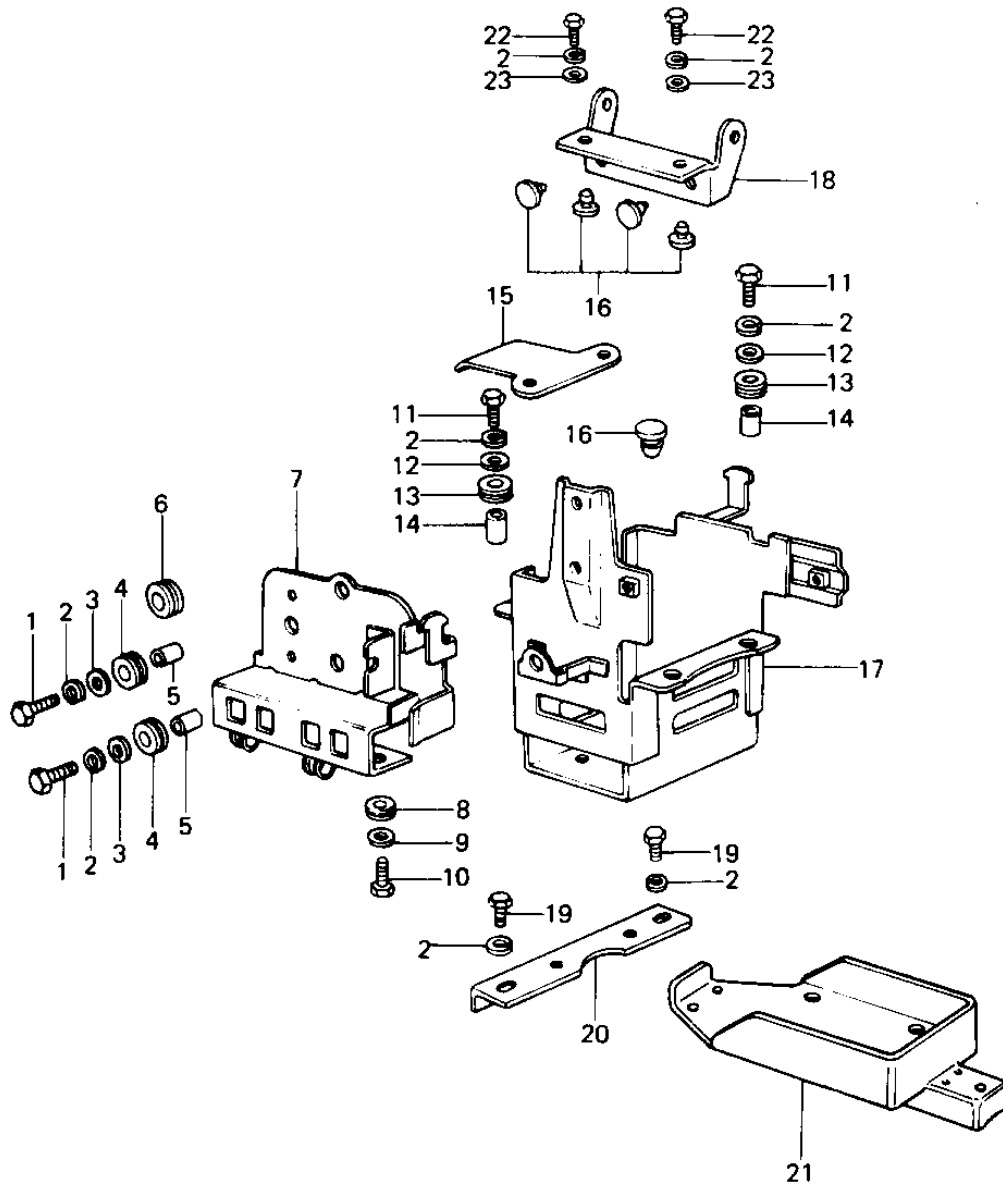

1977 1000 LTD PARTS DIAGRAM

BATTERY CASE/TOOL CASE ('77-'78 B1/B2)

1977 1000 LTD PARTS LIST

BATTERY CASE/TOOL CASE ('77-'78 B1/B2)

ITEM NAME	PART NUMBER	QUANTITY
BOLT-UPSET,6X20 (Ref # 1)	112G0620	1
WASHER SPRING 6MM (Ref # 2)	461F0600	1
WASHER 6.5X22X1.6T (Ref # 3)	92022-237	1
DAMPER RUBBER (Ref # 4)	92075-149	1
COLLAR (Ref # 5)	92027-165	1
DAMPER RUBBER (Ref # 6)	92075-051	1
BRACKET,BASE (Ref # 7)	32129-013	1
DAMPER RUBBER,BATTERY (Ref # 8)	92075-161	1
WASHER PLAIN 8MM (Ref # 9)	410B0800	1
BOLT,HEAX HEAD,6X14 (Ref # 10)	92001-115	1
BOLT-UPSET (Ref # 11)	112G0630	1
WASHER,6.5X16X2 (Ref # 12)	92022-1565	1
DAMPER RUBBER,BTT CAS (Ref # 13)	92075-146	1
COLLAR 6.8X10X14.5 (Ref # 14)	92027-156	1
STAY,AIR CLEANER (Ref # 15)	32105-007	1
DAMPER RUBBER (Ref # 16)	92075-078	1
CASE,BATTERY (Ref # 17)	32097-044	1
BAND,BATTERY (Ref # 18)	32100-100	1
BOLT HEX HEAD 6X16 (Ref # 19)	110B0616	1
PLATE (Ref # 20)	32113-004	1
CASE,TOOL (Ref # 21)	32098-1001	1
BOLT-UPSET,6X12 (Ref # 22)	112G0612	1
WASHER PLAIN 6MM (Ref # 23)	411B0600	1