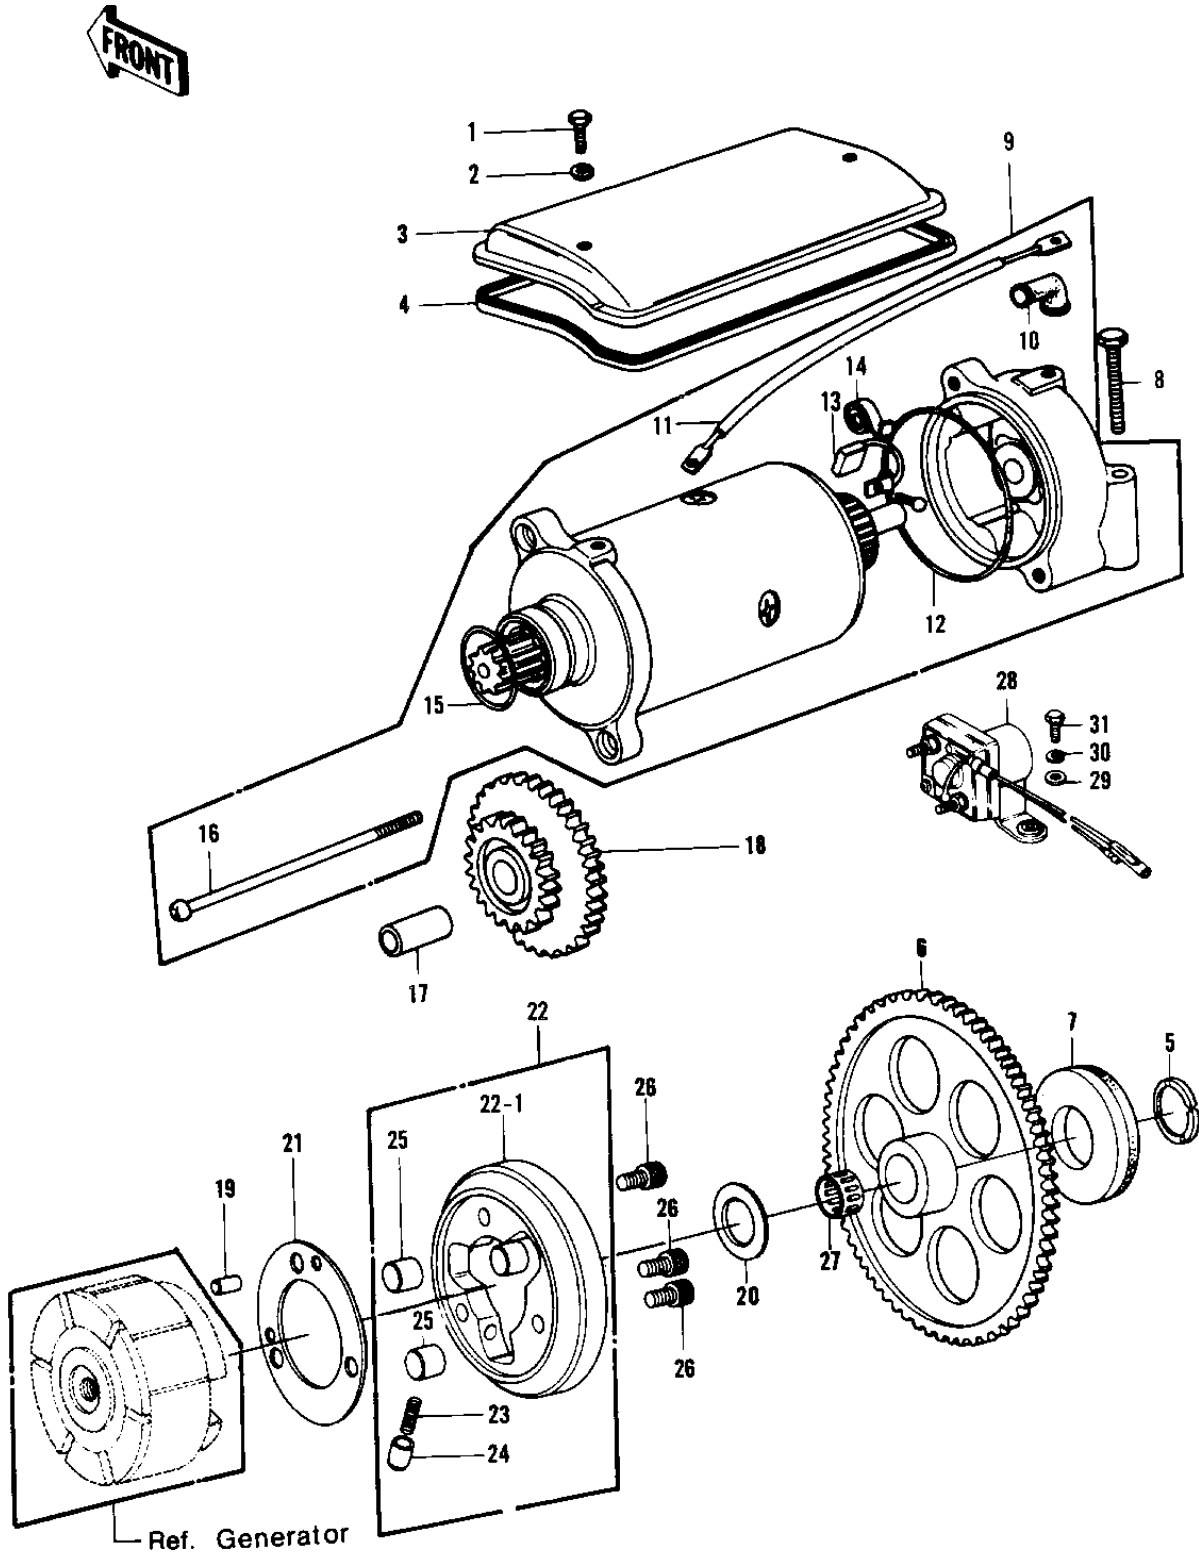

## 1977 1000 LTD PARTS DIAGRAM

STARTER MOTOR/STARTER CLUTCH ('77-'78 B1)

## 1977 1000 LTD PARTS LIST

STARTER MOTOR/STARTER CLUTCH ('77-'78 B1)

ITEM NAME	PART NUMBER	QUANTITY
BOLT (6X10) (Ref # 1)	110R0610	1
WASHER,PLAIN,6MM (Ref # 2)	410D0600	1
COVER,STARTING MOTOR (Ref # 3)	21165-001	1
GASKET,START MOTOR CV (Ref # 4)	21166-001	1
WASHER 22.1X30.7X2.0T (Ref # 5)	92026-091	1
GEAR,STARTING CLUTCH (Ref # 6)	21167-003	1
DAMPER RUBBER 6.3T (Ref # 7)	92075-192	1
DAMPER RUBBER 7.3T (Ref # 7)	92075-193	1
DAMPER RUBBER 8.3T (Ref # 7)	92075-194	1
BOLT,EXCLUSIVE (Ref # 8)	92001-1456	1
STARTER-ELECTRIC (Ref # 9)	21163-1019	1
GROMMET,CORD (Ref # 10)	21017-017	1
WIRE,STARTER MOTOR (Ref # 11)	26010-055	1
"0" RING,STARTING MTR (Ref # 12)	21027-003	1
CARBON BRUSH (Ref # 13)	21039-003	1
SPRING,CARBON BRUSH (Ref # 14)	21040-003	1
"0" RING,STARTING MTR (Ref # 15)	21027-004	1
SCREW,PAN HEAD,6X110 (Ref # 16)	21015-005	1
PIN-PISTON (Ref # 17)	13002-007	1
GEAR,STARTING MOTOR (Ref # 18)	21167-002	1
PIN,DOWEL,6X22 (Ref # 19)	551A0622	1
WASHER 22X35.5X1.0T (Ref # 20)	92026-092	1
PLATE,CLUTCH STARTER (Ref # 21)	92026-112	1
CLUTCH ASSY,STARTING (Ref # 22)	13193-1006	1
SPRING (Ref # 23)	92081-110	1
PIN (Ref # 24)	92043-087	1
PIN (Ref # 25)	92122-001	1
BOLT SOCKET 8X16 (Ref # 26)	92003-104	1
BEARING,K222620 (Ref # 27)	92046-033	1

## 1977 1000 LTD PARTS LIST

STARTER MOTOR/STARTER CLUTCH ('77-'78 B1)

ITEM NAME	PART NUMBER	QUANTITY
SWITCH ASSY,MAGNETIC (Ref # 28)	27010-1023	2
WASHER 6.5X22X1.6T (Ref # 29)	92022-237	1
WASHER SPRING 6MM (Ref # 30)	461F0600	1
BOLT-UPSET,6X20 (Ref # 31)	112G0620	1