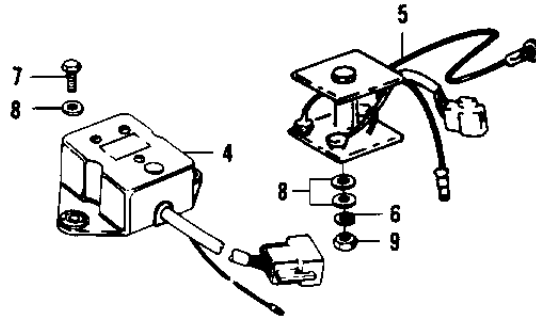

1977 1000 LTD PARTS DIAGRAM

GENERATOR/REGULATOR ('77-'78 B1/B2)

Ref

1

1

1

B: 399

1977 1000 LTD PARTS LIST

GENERATOR/REGULATOR ('77-'78 B1/B2)

ITEM NAME	PART NUMBER	QUANTITY
ROTOR (Ref # 1)	21007-1004	2
ROTOR (Ref # 1)	21007-1005	1
STATOR ASSY (Ref # 2)	21076-023	1
BOLT,ALLEN,6X36 (Ref # 3)	120Q0636	2
REGULATOR (Ref # 4)	21066-025	1
SET,RECTIFIER (Ref # 5)	99996-1159	1
WASHER SPRING 6MM (Ref # 6)	461F0600	1
BOLT-UPSET,6X12 (Ref # 7)	112G0612	1
WASHER PLAIN 6MM (Ref # 8)	410B0600	1
NUT 6MM (Ref # 9)	311B0600	1
BOLT,8X40 (Ref # 10)	115G0840	1
BOLT,10X40 (Ref # 10-1)	92001-1201	2
WASHER 8.5X23.5X4.5 (Ref # 11)	92022-218	1