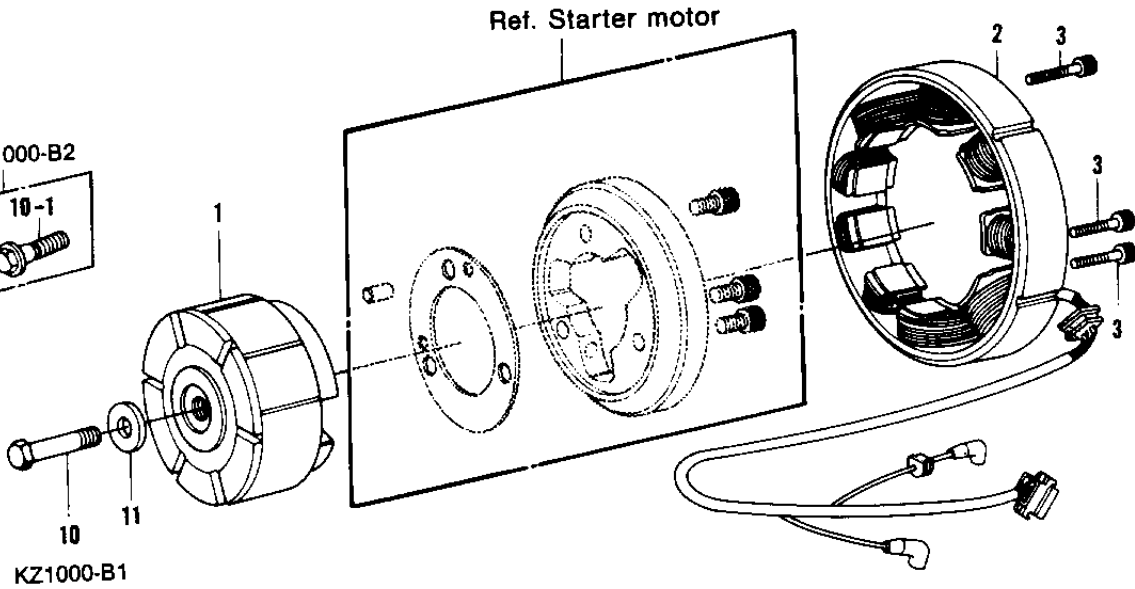

1977 1000 LTD PARTS DIAGRAM

GENERATOR/REGULATOR ('77-'78 B1/B2)

Ref

1

1

1

B: 399

1977 1000 LTD PARTS LIST

GENERATOR/REGULATOR ('77-'78 B1/B2)

ITEM NAME	PART NUMBER	QUANTITY
ROTOR (Ref # 1)	21007-1004	2
ROTOR (Ref # 1)	21007-1005	1
STATOR ASSY (Ref # 2)	21076-023	1
BOLT,ALLEN,6X36 (Ref # 3)	120Q0636	2
REGULATOR (Ref # 4)	21066-025	1
SET,RECTIFIER (Ref # 5)	99996-1159	1
WASHER SPRING 6MM (Ref # 6)	461F0600	1
BOLT-UPSET,6X12 (Ref # 7)	112G0612	1
WASHER PLAIN 6MM (Ref # 8)	410B0600	1
NUT 6MM (Ref # 9)	311B0600	1
BOLT,8X40 (Ref # 10)	115G0840	1
BOLT,10X40 (Ref # 10-1)	92001-1201	2
WASHER 8.5X23.5X4.5 (Ref # 11)	92022-218	1