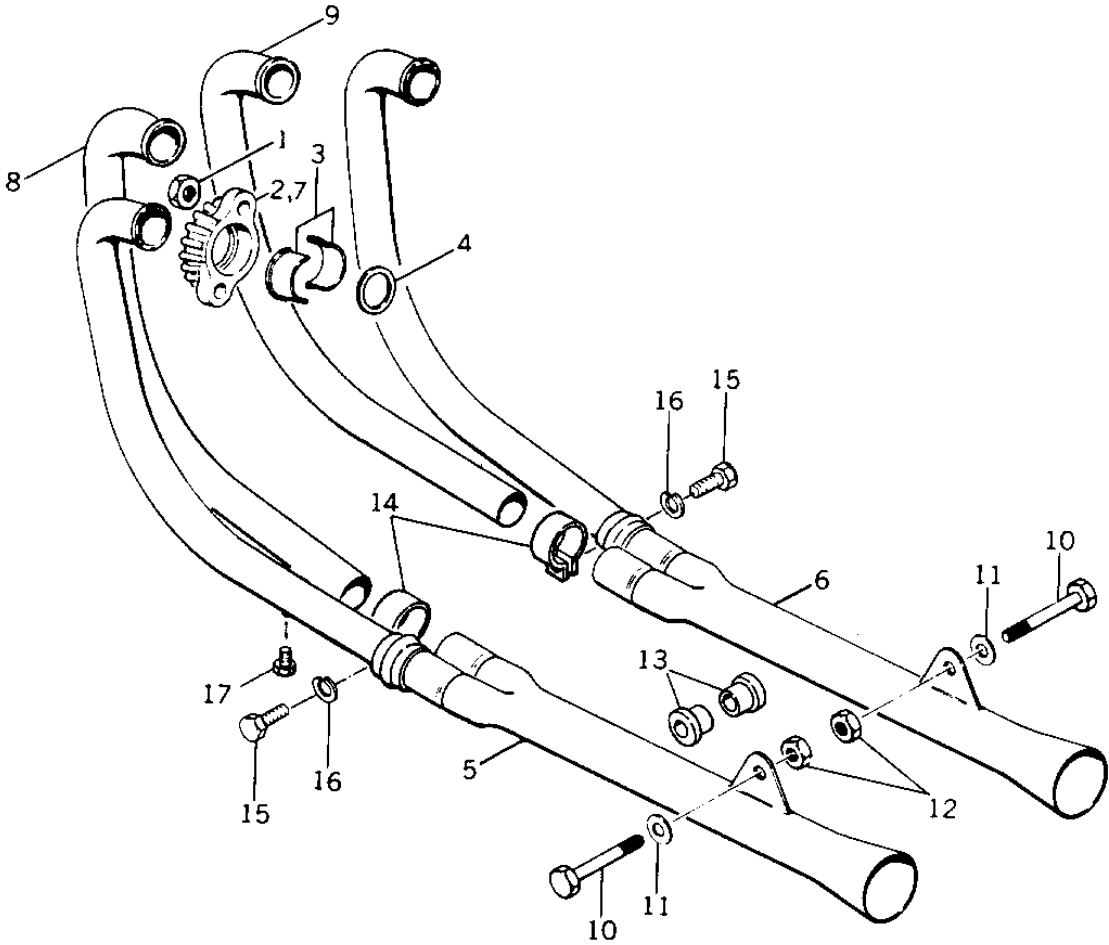

## 1977 1000 LTD PARTS DIAGRAM

MUFFLERS ('77-'78 B1/B2)

## 1977 1000 LTD PARTS LIST

MUFFLERS ('77-'78 B1/B2)

ITEM NAME	PART NUMBER	QUANTITY
NUT,LOCK,8MM (Ref # 1)	92017-013	1
HOLDER,EXHAUST PIPE, (Ref # 2)	18069-1005	1
INSERT,EXHAUST PIPE (Ref # 3)	92027-170	1
GASKET,EXHAUST PIPE H (Ref # 4)	11009-1906	1
MUFFLER,LEFT (Ref # 5)	18001-1064	3
MUFFLER,RIGHT (Ref # 6)	18001-1065	3
HOLDER,EXHAUST PIPE, (Ref # 7)	18069-1004	1
EXHAUST PIPE,L.H. INN (Ref # 8)	18049-1005	1
EXHAUST PIPE,R.H. INN (Ref # 9)	18049-1006	2
BOLT-HEX HEAD,10X60 (Ref # 10)	113N1060	1
WASHER,PLAIN,10MM (Canada) (Ref # 11)	410D1000	1
NUT,LOCK,10MM (Ref # 12)	92019-021	1
BUSHING,MUFFLER FITT (Ref # 13)	92092-010	1
CLAMP,EXH PIPE CONNCT (Ref # 14)	92037-180	1
BOLT-SMALL-UPSET 8X25 (Ref # 15)	115G0825	1
WASHER SPRING 8MM (Ref # 16)	461F0800	1
BOLT (6X10) (Ref # 17)	110R0610	1