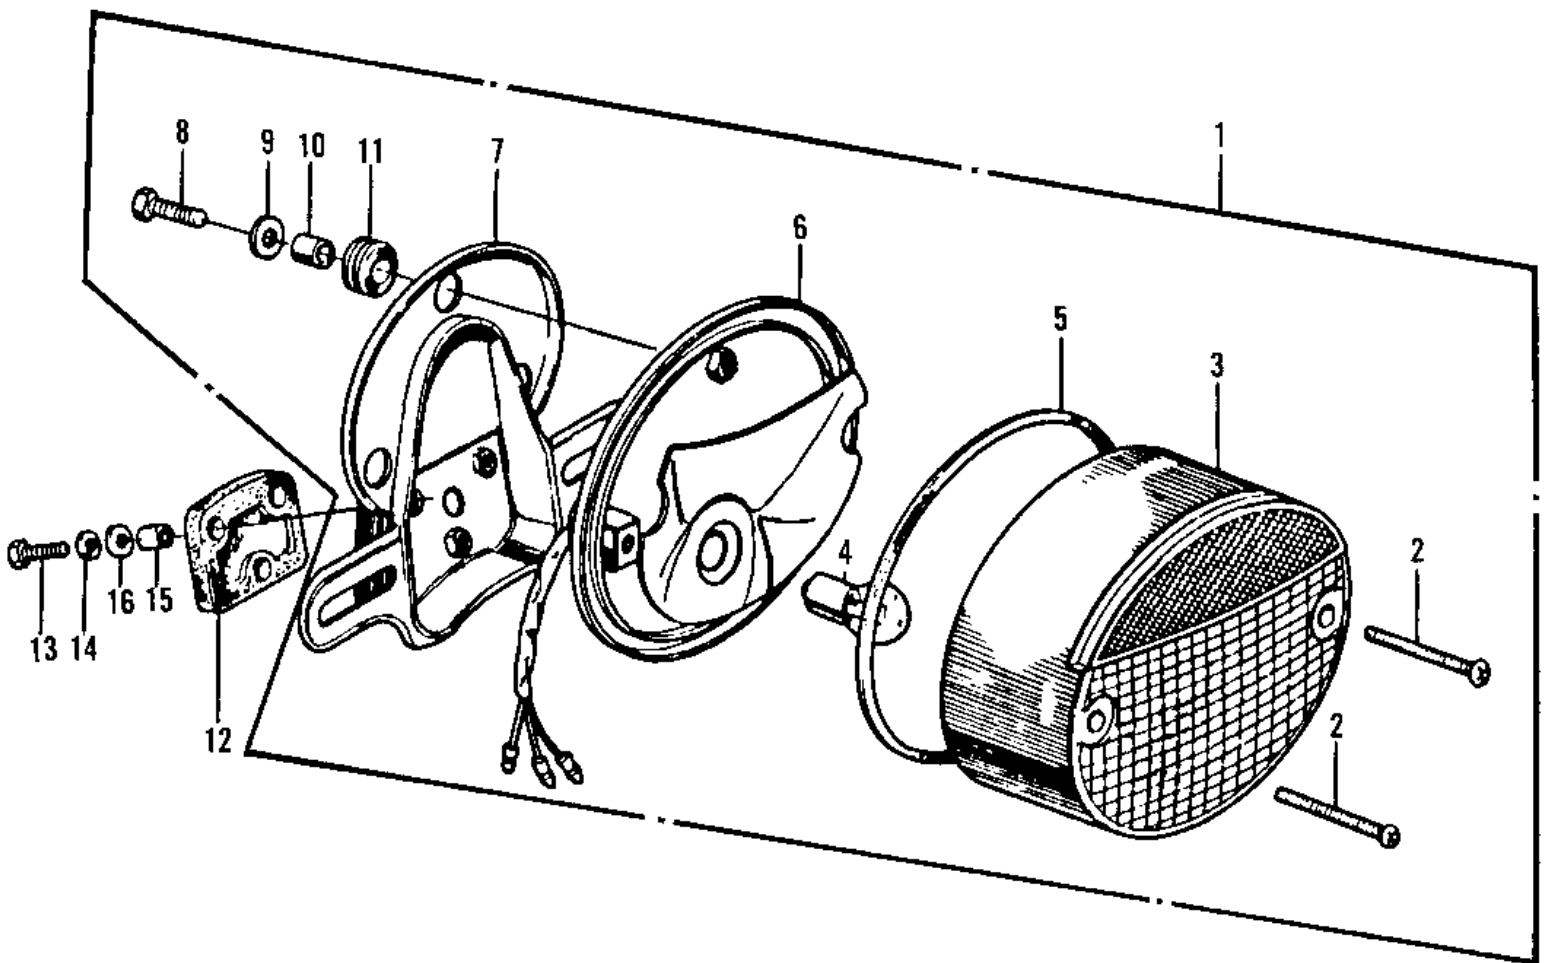

## 1973 PARTS DIAGRAM

TAILLIGHT

## 1973 PARTS LIST

### TAILLIGHT

ITEM NAME	PART NUMBER	QUANTITY
LAMP ASSY, TAIL (Ref # 1)	23024-018	1
SCREW-PAN HEAD, 4X35 (Ref # 2)	220E0435A	1
LENS-TAIL LAMP (Ref # 3)	23026-023	1
BULB, 12V 32/3CP (Ref # 4)	92069-059	1
GASKET-TAIL LAMP LENS (Ref # 5)	23028-018	1
CASE, TAIL LAMP (Ref # 6)	23027-030	1
BRACKET, TAIL LAMP (Ref # 7)	23036-017	1
BOLT-UPSET, 6X20 (Ref # 8)	112G0620	1
WASHER 6.5X20X1.6T (Ref # 9)	92022-125	1
COLLAR, 6.8X10X8.5 (Ref # 10)	92027-129	1
DAMPER RUBBER (Ref # 11)	92075-076	1
DAMPER RUBBER, RR FEND (Ref # 12)	35039-004	1
BOLT-UPSET (Ref # 13)	112G0625	1
WASHER SPRING 6MM (Ref # 14)	461F0600	1
COLLAR 6.8X10X14.5 (Ref # 15)	92027-156	1
DAMPER RUBBER, RR FEND (Ref # 16)	92075-121	1