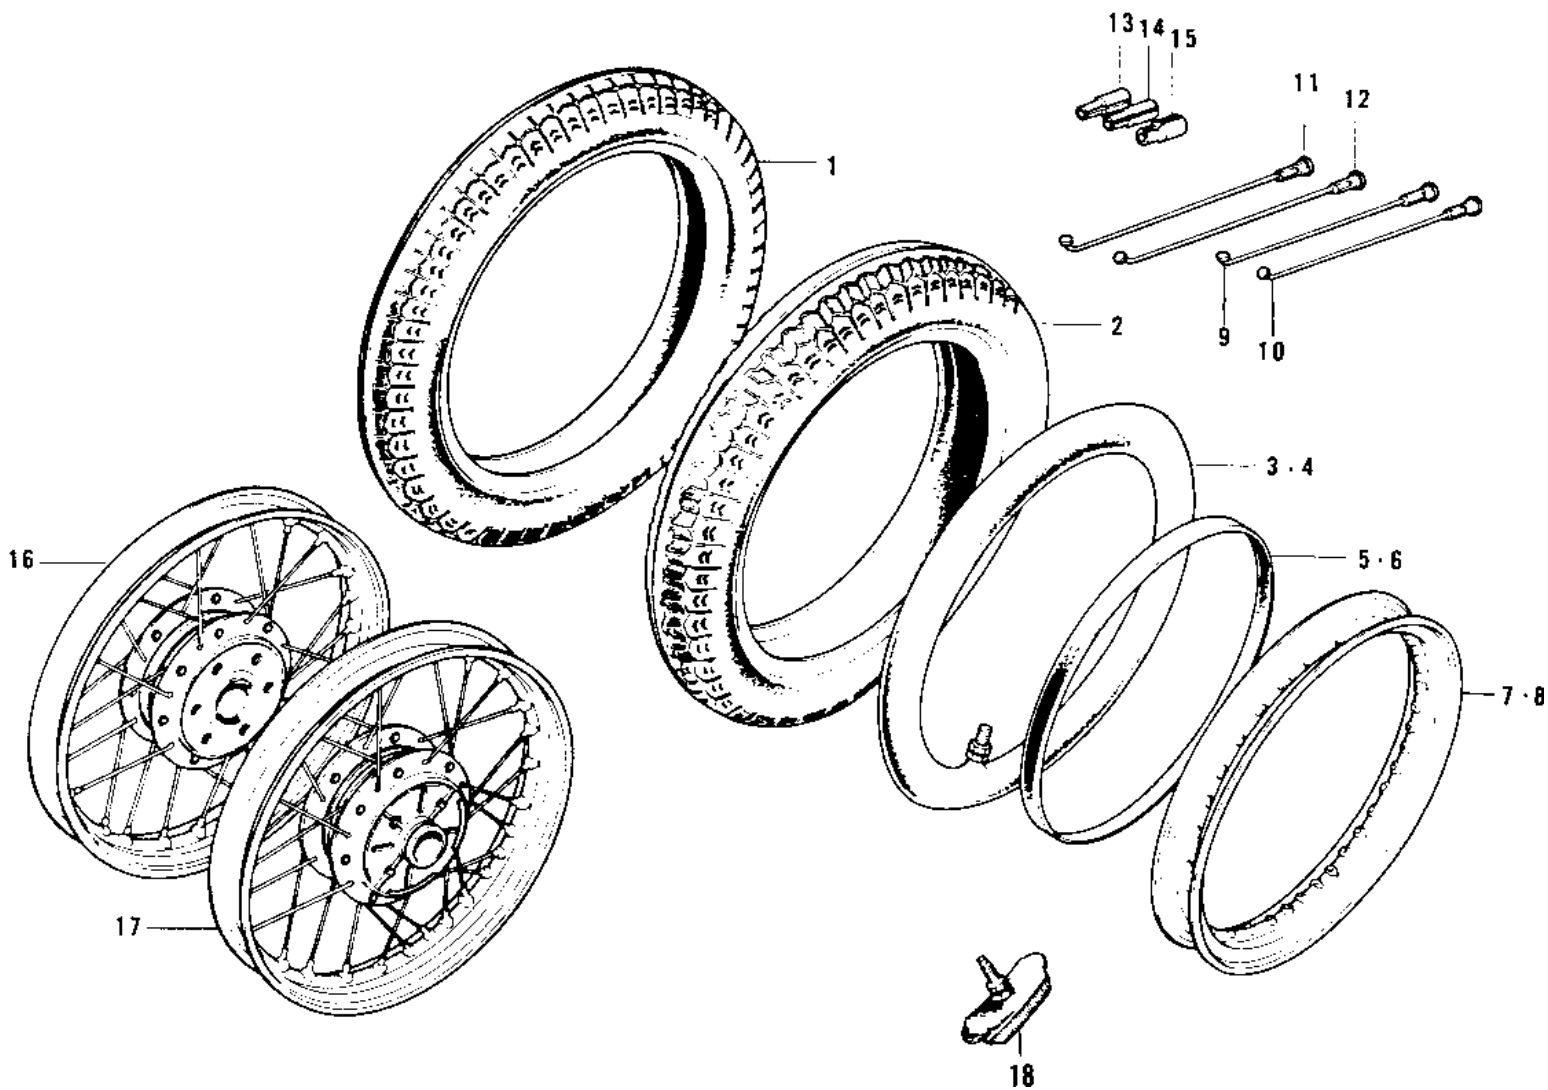

1973 PARTS DIAGRAM

WHEELS/TIRES

1973 PARTS LIST

WHEELS/TIRES

ITEM NAME	PART NUMBER	QUANTITY
UNAVAILABLE IN PRICE BOOK (Ref # 1)	41021-023	1
UNAVAILABLE IN PRICE BOOK (Ref # 1)	41021-029	1
UNAVAILABLE IN PRICE BOOK (Ref # 2)	41021-021	1
UNAVAILABLE IN PRICE BOOK (Ref # 2)	41021-030	1
*** N.L.A. *** (Canada) (Ref # 3)	41022-030	1
TUBE 350/375/410-18 (Ref # 4)	41022-031	1
BAND RIM (Ref # 5)	41023-015	1
BAND,RIM,4.00/5.10-18 (Ref # 6)	41023-016	1
RIM,1.8BX19W (Ref # 7)	41025-051	1
RIM,2.15BX18W (Ref # 8)	41025-049	1
SPOKE-ASY,FR INNER (Ref # 9)	41027-042	1
SPOKE-ASY,FR OUTER (Ref # 10)	41028-041	1
SPOKE-ASY,RR INNER (Ref # 11)	41027-057	1
SPOKE-ASY,RR OUTER (Ref # 12)	41028-057	1
WEIGHT,BALANCE,10G (Ref # 13)	41075-1007	1
WEIGHT,BALANCE,20G (Ref # 14)	41075-1008	1
WEIGHT,BALANCE,30G (Ref # 15)	41075-1009	1
WHEEL ASSY,FRONT (Ref # 16)	41074-031	1
WHEEL ASSY-FRONT (Ref # 16)	41074-022	1
WHEEL ASST,REAR (Ref # 17)	42048-023	1
PROTECTOR-BEAD,2.15B (Ref # 18)	41024-008	1