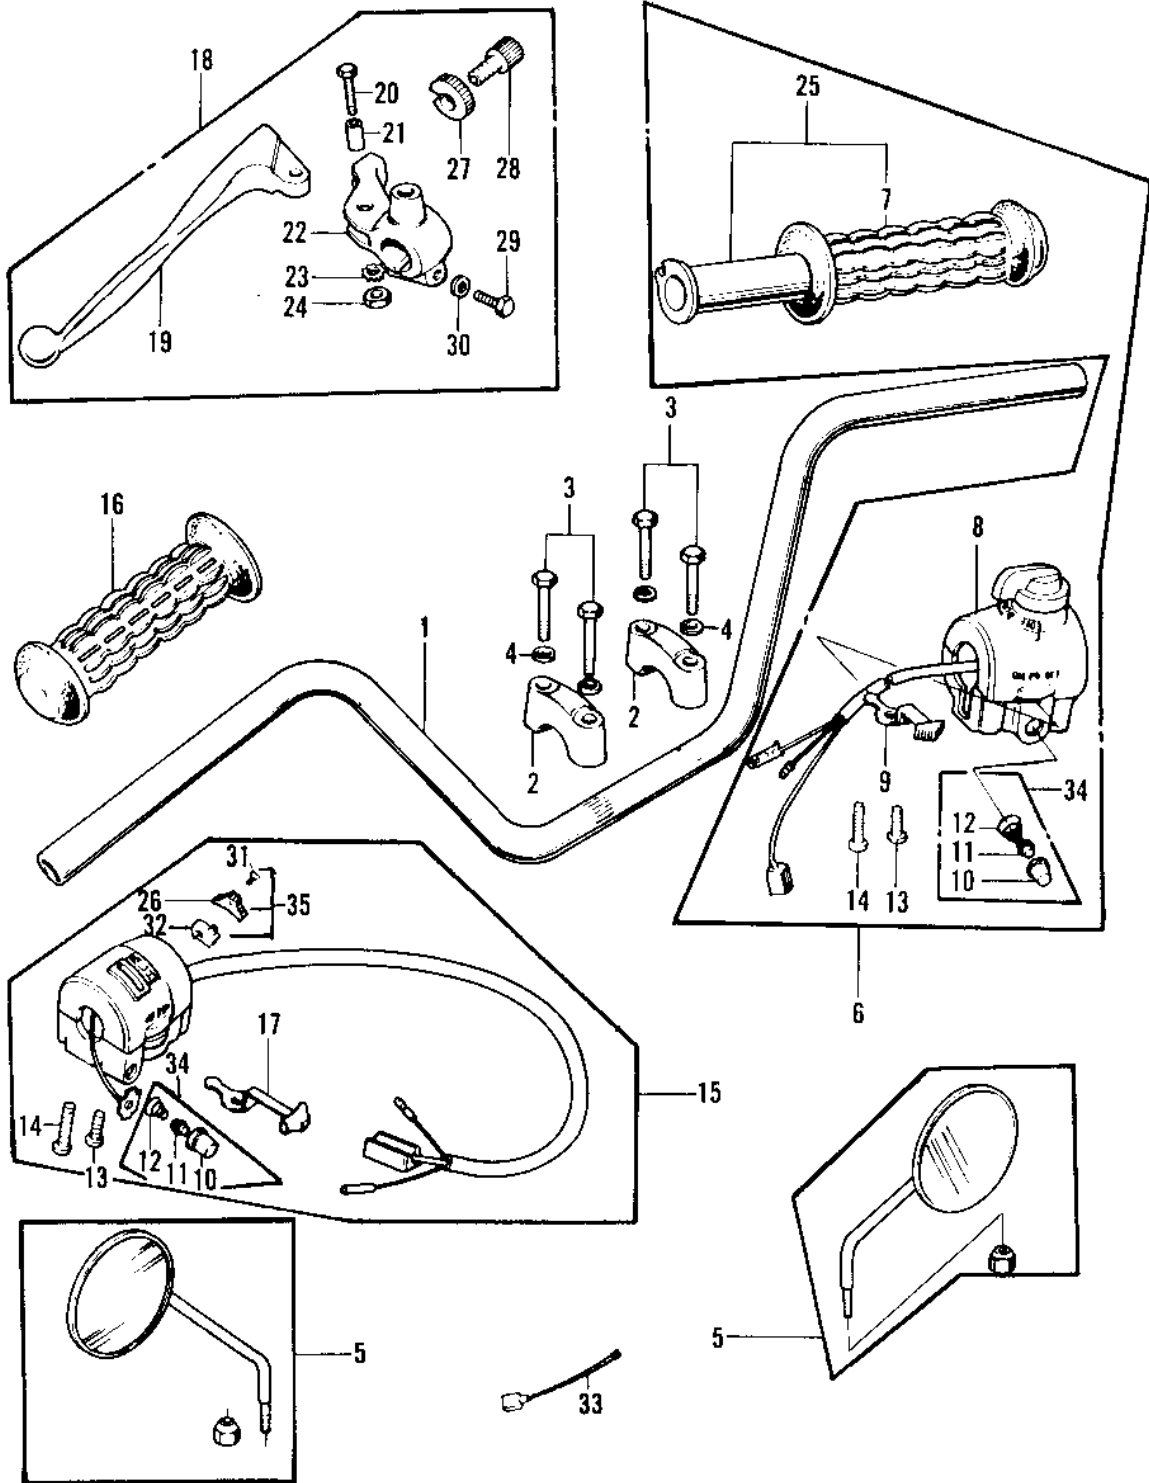

1973 PARTS DIAGRAM

HANDLEBAR

1973 PARTS LIST

HANDLEBAR

ITEM NAME	PART NUMBER	QUANTITY
HANDLEBAR (Ref # 1)	46003-029	1
HOLDER-HANDLEBAR (Ref # 2)	46012-008	1
BOLT 8X38 (Ref # 3)	92001-1405	1
WASHER SPRING 8MM (Ref # 4)	461F0800	1
REAR VIEW MIRROR (Ref # 5)	56001-1030	1
GRIP ASSY,R.H (Ref # 6)	46018-025	1
RUBBER-R.H GRIP (Ref # 7)	46061-012	1
CASE ASSY,R.H SWITCH (Ref # 8)	46132-001	1
CASE ASSY,R.H (Ref # 8)	46132-018	1
CASE ASSY R.H (Ref # 8)	46132-014	1
KNOB,LIGHTING SW R.H (Ref # 9)	46043-004	1
BUTTON HORN (Ref # 10)	46028-003	1
BUTTON, HORN PUSH (Ref # 10)	46028-006	1
CONTACT HORN SWITCH (Ref # 11)	46079-003	1
SPRING HORN SWITCH (Ref # 12)	46031-005	1
SCREW PAN HEAD 5X30 (Ref # 13)	220B0530A	1
SCREW-PAN HEAD,5X35 (Ref # 14)	220B0535A	1
CASE ASSY,L.H SWITCH (Ref # 15)	46091-009	1
HOUSING ASSY,CONT,L.H (Ref # 15)	46091-1079	1
RUBBER-L.H GRIP (Ref # 16)	46075-017	1
KNOB,LIGHTING SW L.H (Ref # 17)	46043-005	1
LEVER ASSY,CLUTCH (Ref # 18)	46076-025	1
LEVER-CLUTCH (Ref # 19)	46092-015	1
BOLT HEX HEAD 5X20 (Ref # 20)	92007-020	1
COLLAR LEVER (Ref # 21)	46059-011	1
HOLDER-CLUTCH LEV,BLK (Ref # 22)	46094-011-21	1
WASHER LOCK 5MM (Ref # 23)	464H0500	1
NUT 5MM (Ref # 24)	312B0500A	1
GRIP ASSY,THROTTLE (Ref # 25)	46019-025	1

1973 PARTS LIST

HANDLEBAR

ITEM NAME	PART NUMBER	QUANTITY
KNOB,LIGHTING SW L.H (Ref # 26)	46044-013	1
NUT-LOCK (Ref # 27)	46056-005	1
SCREW ADJUST (Ref # 28)	46055-006	1
BOLT HEX HEAD 6X25 (Ref # 29)	110N0625	1
WASHER PLAIN 6MM (Ref # 30)	410B0600	1
SCREW PAN HEAD 3X5 (Ref # 31)	220B0305A	1
SWITCH ASSY,L.H (Ref # 32)	46089-016	1
SWITCH,L.H (Ref # 32)	46089-014	1
WIRE,LEAD (Ref # 33)	26011-091	1
SWITCH ASSY,HORN BUTN (Ref # 34)	27010-1009	1
L.H GRIP SWITCH KIT (Ref # 35)	99990-530	1