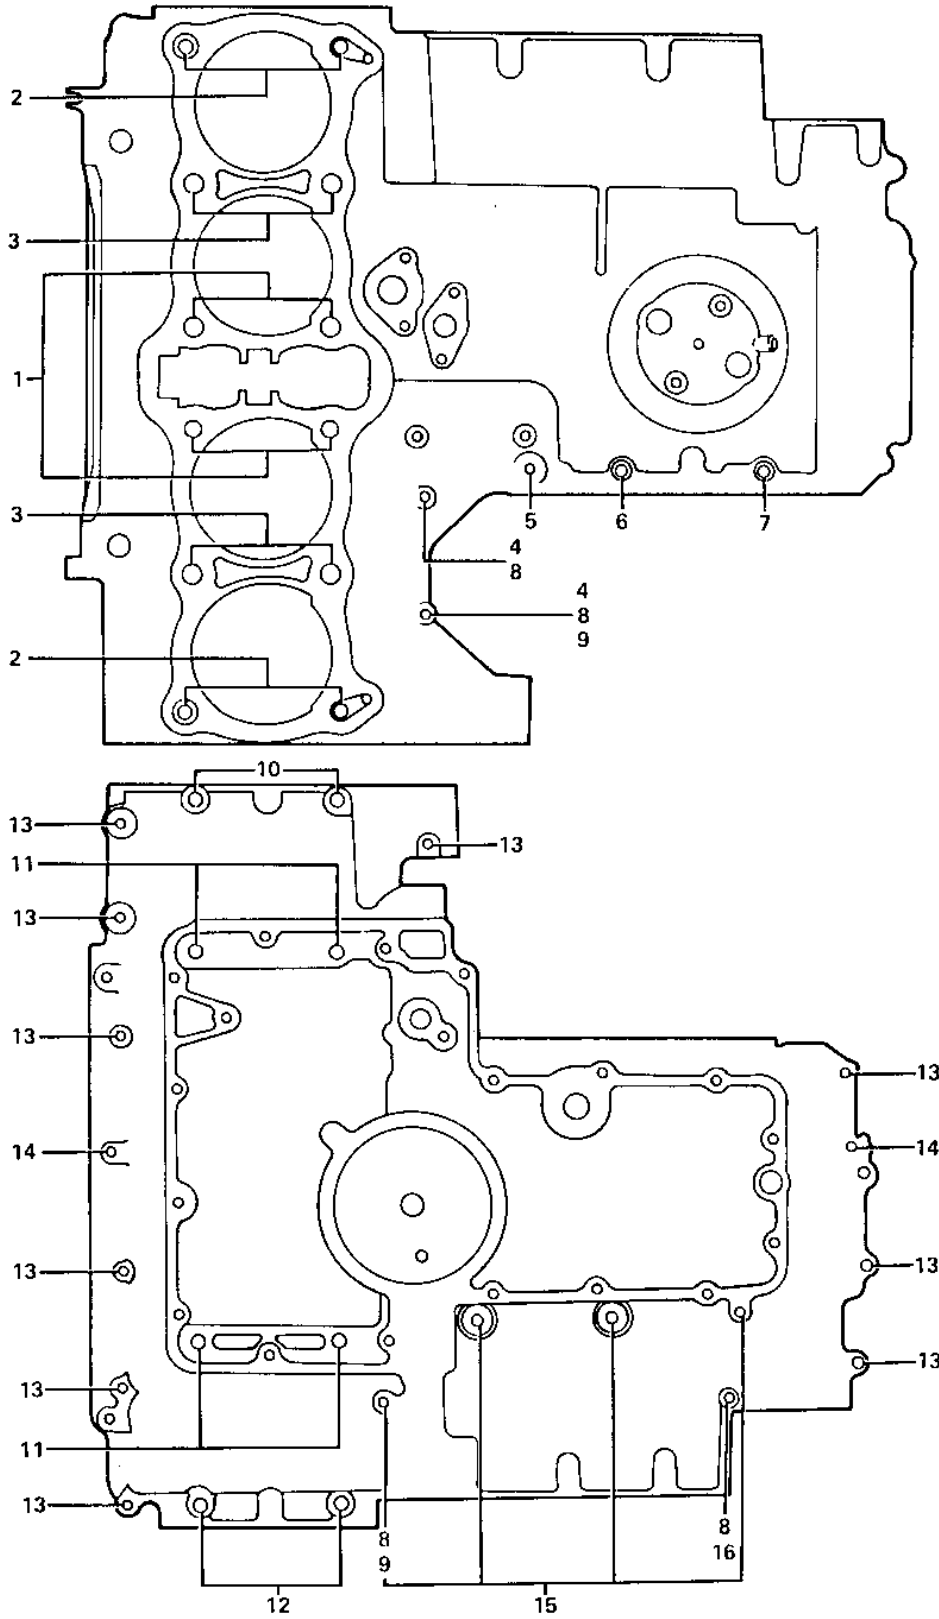

1973 PARTS DIAGRAM

CRANKCASE BOLT & STUD PATTERN

1973 PARTS LIST

CRANKCASE BOLT & STUD PATTERN

ITEM NAME	PART NUMBER	QUANTITY
STUD,10X190 (Ref # 1)	92004-1002	2
STUD,10X133 (Ref # 1)	92004-1004	2
STUD,10X158 (Ref # 2)	92004-1003	2
BOLT,HEX HEAD,6X41 (Ref # 4)	92003-109	2
BOLT,HEX HEAD,6X54 (Ref # 5)	92003-110	2
BOLT,HEX HEAD,6X99 (Ref # 6)	92003-111	1
BOLT,HEX HEAD,6X116 (Ref # 7)	92003-113	1
CLAMP,WIRING HARNESS (Ref # 8)	21126-008	1
WASHER PLAIN 6MM (Ref # 9)	410B0600	1
BOLT-FLANGED,8X95 (Ref # 10)	130P0895	1
BOLT,HEX HEAD,8X72 (Ref # 11)	92003-107	1
BOLT,HEX HEAD,8X81 (Ref # 12)	92003-108	1
BOLT-FLANGED,6X95 (Ref # 15)	130G0695	1
BOLT-FLANGED,6X70 (Ref # 16)	130G0670	1