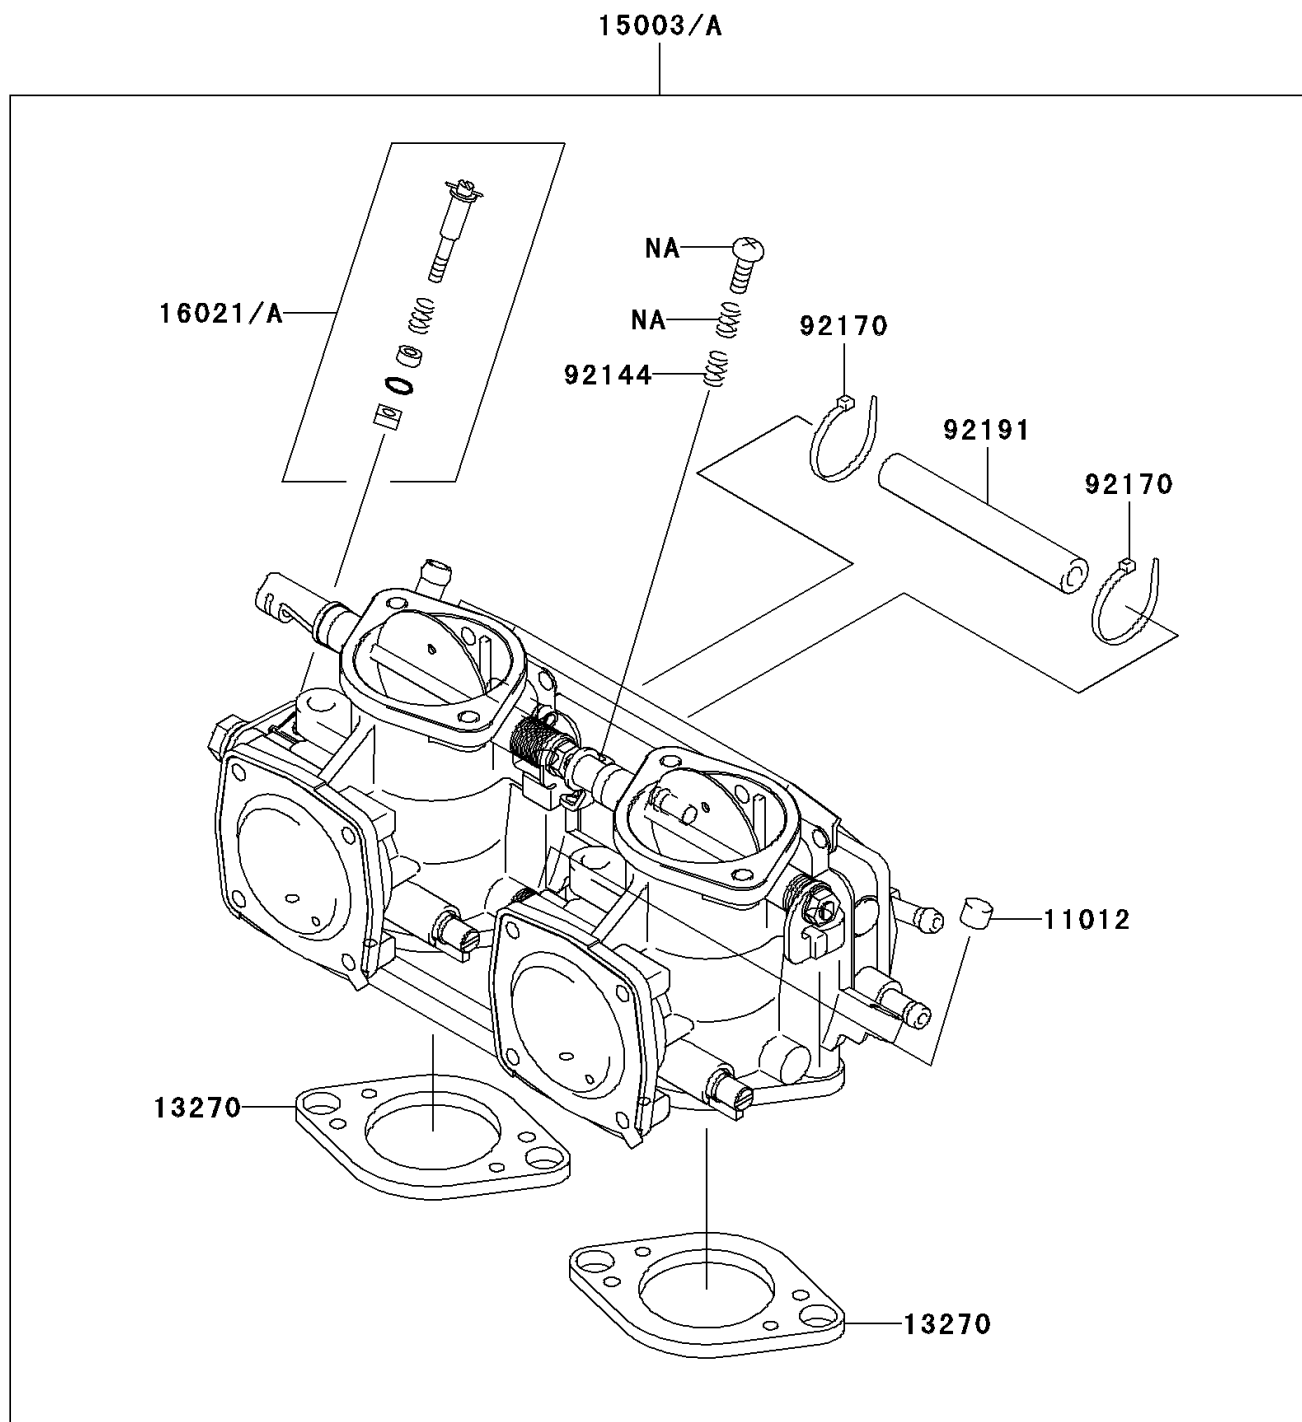

## 2003 JET SKI® 800 SX-R™ PARTS DIAGRAM

Carburetor

E1611

## 2003 JET SKI® 800 SX-R™ PARTS LIST

Carburetor

ITEM NAME	PART NUMBER	QUANTITY
CAP (Ref # 11012)	11012-3789	1
PLATE,CARBURETOR (Ref # 13270)	13270-3830	1
CARBURETOR-ASSY (Ref # 15003)	15003-3742	1
SCREW-THROTTLE STOP (Ref # 16021)	16021-3706	1
SPRING (Ref # 92144)	92144-3757	1
CLAMP (Ref # 92170)	92170-3749	1
TUBE,5.3X10.5X85 (Ref # 92191)	92191-3770	1