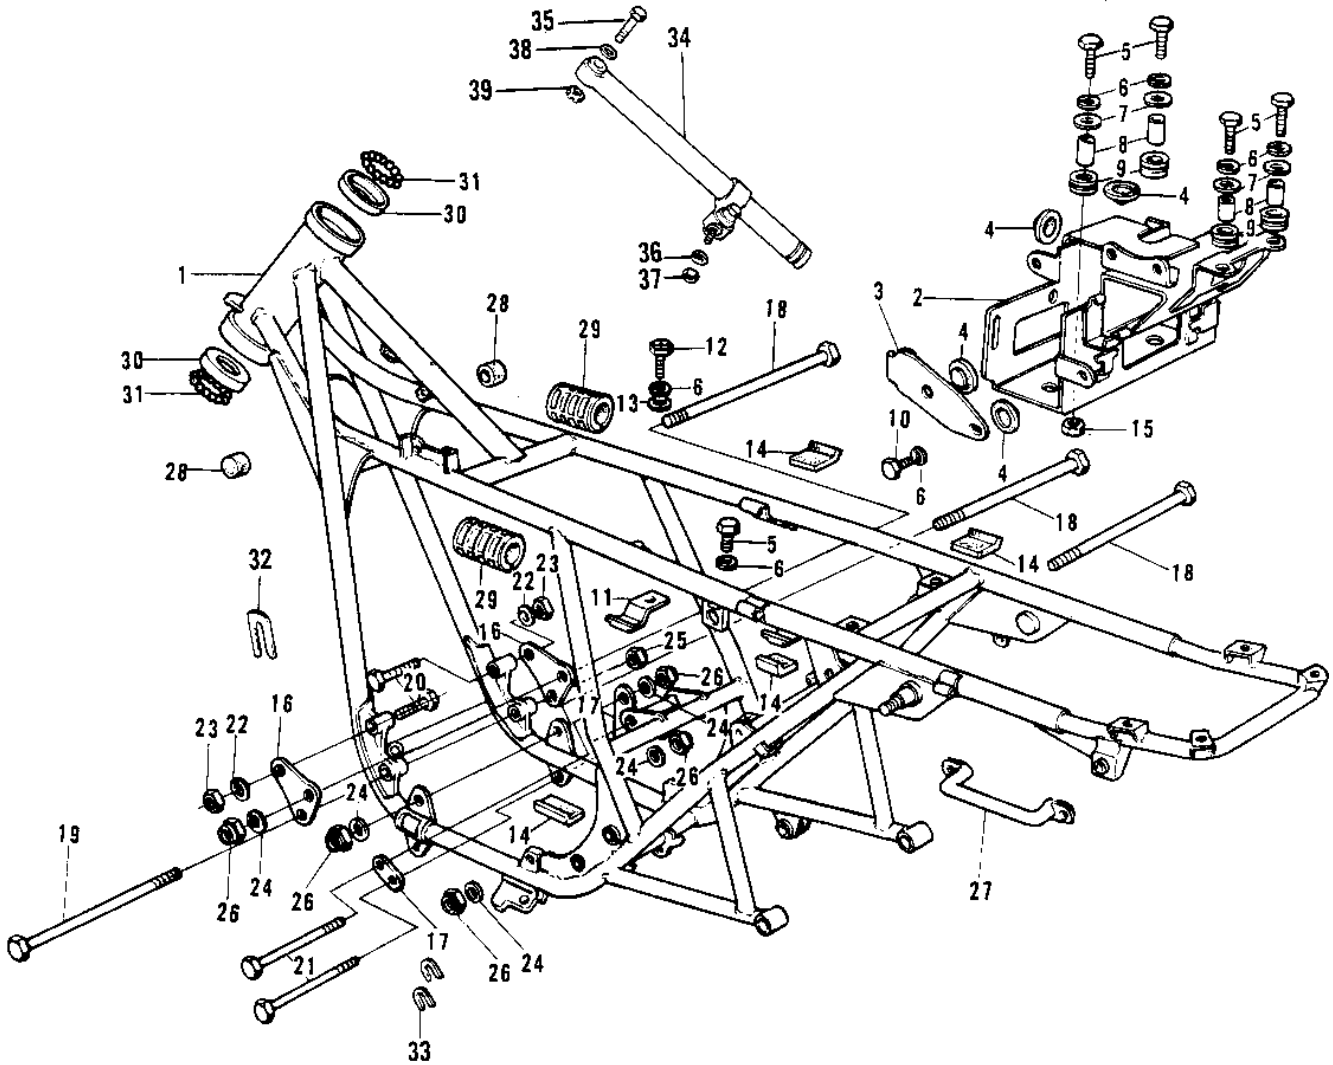

1972 PARTS DIAGRAM

FRAME/FRAME FITTINGS (H2/A)

(H2/A)

1972 PARTS LIST

FRAME/FRAME FITTINGS (H2/A)

ITEM NAME	PART NUMBER	QUANTITY
FRAME (Ref # 1)	32002-045	1
CASE-BATTERY (Ref # 2)	32099-007	1
BAND-BATTERY (Ref # 3)	32100-014	1
DAMPER RUBBER (Ref # 4)	92075-078	1
BOLT-UPSET,6X20 (Ref # 5)	112G0620	1
WASHER SPRING 6MM (Ref # 6)	461F0600	1
WASHER 6.5X20X1.6T (Ref # 7)	92022-125	1
COLLAR,6.8X10X8.5 (Ref # 8)	92027-129	1
DAMPER RUBBER (Ref # 9)	92075-076	1
BOLT-UPSET 6X14 (Ref # 10)	112B0614	1
BRACKET-SIDE COVER (Ref # 11)	32095-010	1
BOLT-HEX HEAD,6X16 (Ref # 12)	92001-114	1
WASHER PLAIN 6MM (Ref # 13)	411B0600	1
PROTECTOR SIDE COVER (Ref # 14)	31082-005	1
NUT 6MM (Ref # 15)	311B0600	1
PLATE-ENGINE MOUNT (Ref # 16)	32030-021	1
PLATE REAR ENG HOLDER (Ref # 17)	32030-016	1
BOLT-ENG MOUNT,10X274 (Ref # 18)	92091-024	1
BOLT-ENG MOUNT,8X270 (Ref # 19)	92091-021	1
BOLT,HEX HEAD,8X45 (Ref # 20)	92001-1219	1
BOLT,HEX HEAD,10X125 (Ref # 21)	92001-1248	1
WASHER SPRING 8MM (Ref # 22)	461F0800	2
NUT,8MM (Ref # 23)	311B0800	2
WASHER PLAIN 10MM (Ref # 24)	410B1000	1
NUT,LOCK,8MM (Ref # 25)	92015-1124	2
NUT,10MM (Ref # 26)	92015-1429	1
GRIP-FRAME (Ref # 27)	32109-012	1
DAMPER RUBBER (Ref # 28)	92075-044	1
DAMPER RUBBER (Ref # 29)	92075-084	1