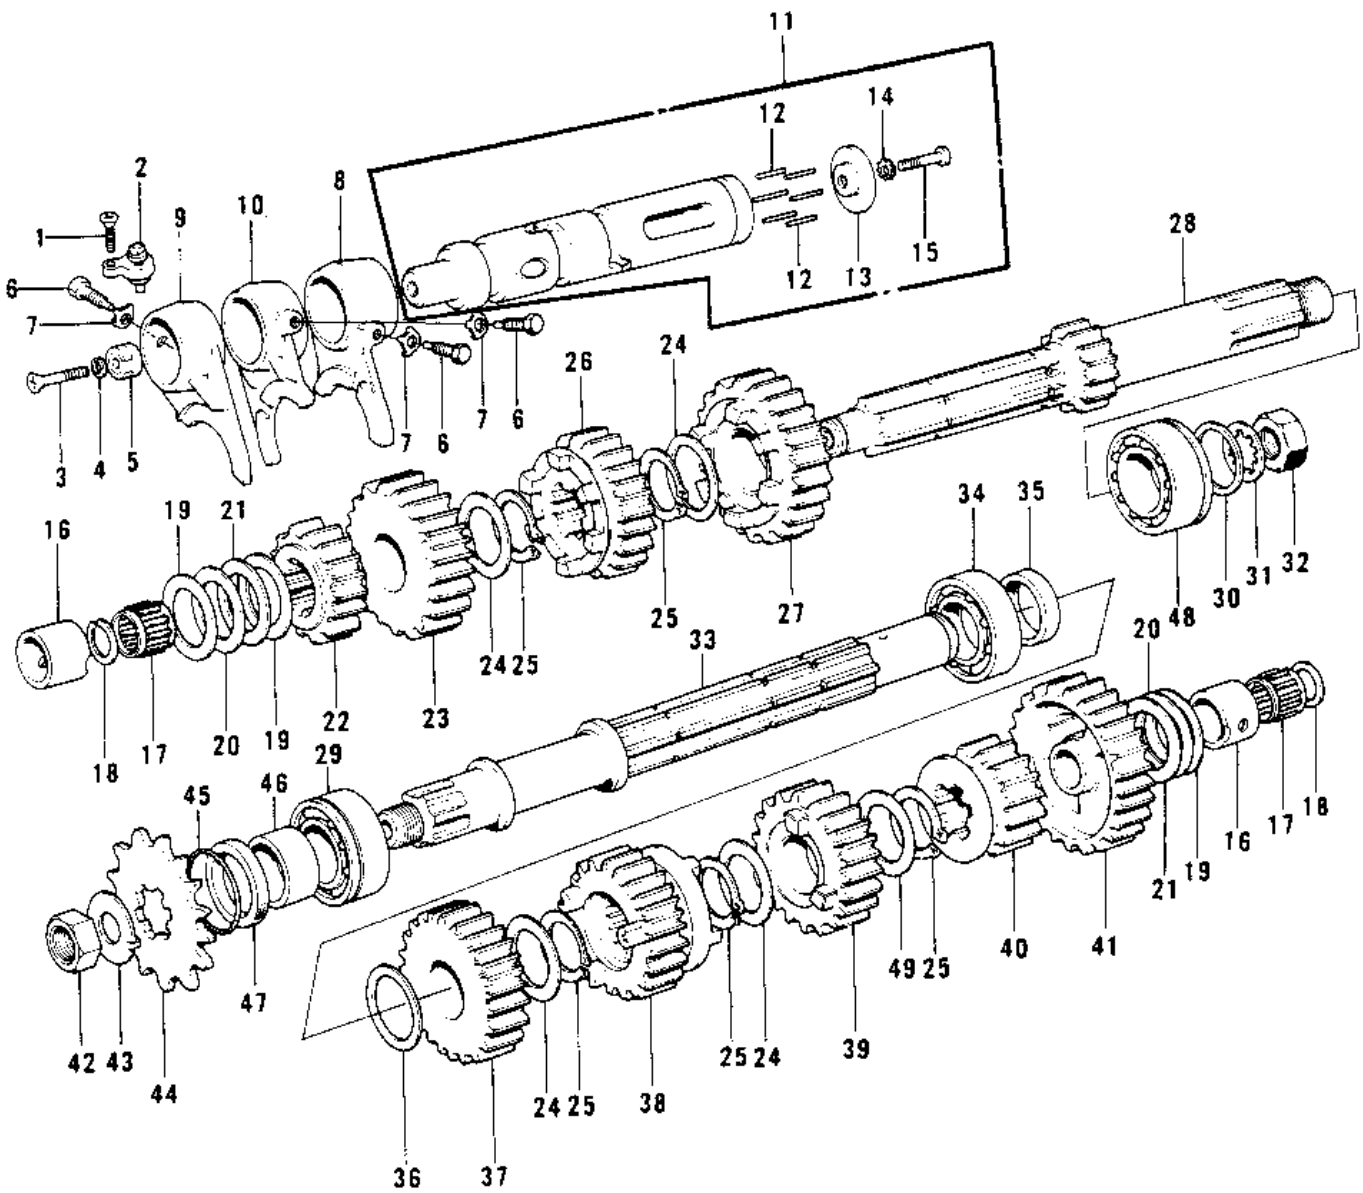

1972 PARTS DIAGRAM

TRANSMISSION/CHANGE DRUM

1972 PARTS LIST

TRANSMISSION/CHANGE DRUM

ITEM NAME	PART NUMBER	QUANTITY
SCREW CNTSNK HD 6X16 (Ref # 1)	221B0616	1
SWITCH NEUTRAL (Ref # 2)	13151-012	1
SCREW PAN HEAD 6X25 (Ref # 3)	220B0625	1
WASHER SPRING 6MM (Ref # 4)	461F0600	1
ROTOR NEUTRAL SWITCH (Ref # 5)	13147-001	1
PIN SELECT FORK GUIDE (Ref # 6)	92043-016	1
WASHER LOCK 10MM (Ref # 7)	92031-001	1
FORK-SELECTOR,LOW (Ref # 8)	13140-047	1
FORK,SELECTOR,2ND&3RD (Ref # 9)	13140-065	1
FORK-SELECTOR,TOP (Ref # 10)	13140-048	1
DRUM ASSY-GEAR CHANGE (Ref # 11)	13239-007	1
PIN GEAR CHANGE DRUM (Ref # 12)	92042-014	1
PLATE CHANGE DRUM PIN (Ref # 13)	13142-004	1
WASHER LOCK 6MM (Ref # 14)	464H0600	1
SCREW PAN HEAD 6X14 (Ref # 15)	220B0614	1
BUSH (Ref # 16)	92028-073	1
BEARING NEEDLE (Ref # 17)	92046-010	1
CIRCLIP (Ref # 18)	92033-015	1
WASHER THRUST (Ref # 19)	92022-112	1
SHIM-KICK SHAFT (Ref # 20)	92022-144	1
WASHER THRUST (Ref # 21)	92022-113	1
2ND GEAR-DRIVE SHAFT (Ref # 22)	13130-027	1
4TH GEAR-DRIVE SHAFT (Ref # 23)	13134-011	1
WASHER 25MM (Ref # 24)	92022-076	1
WASHER PLAIN (Ref # 24)	92022-161	1
CIRCLIP (Ref # 25)	92033-026	2
3RD GEAR-DRIVE SHAFT (Ref # 26)	13132-025	1
TOP GEAR-DRIVE SHAFT (Ref # 27)	13136-035	1
SHAFT-DRIVE (Ref # 28)	13127-033	1