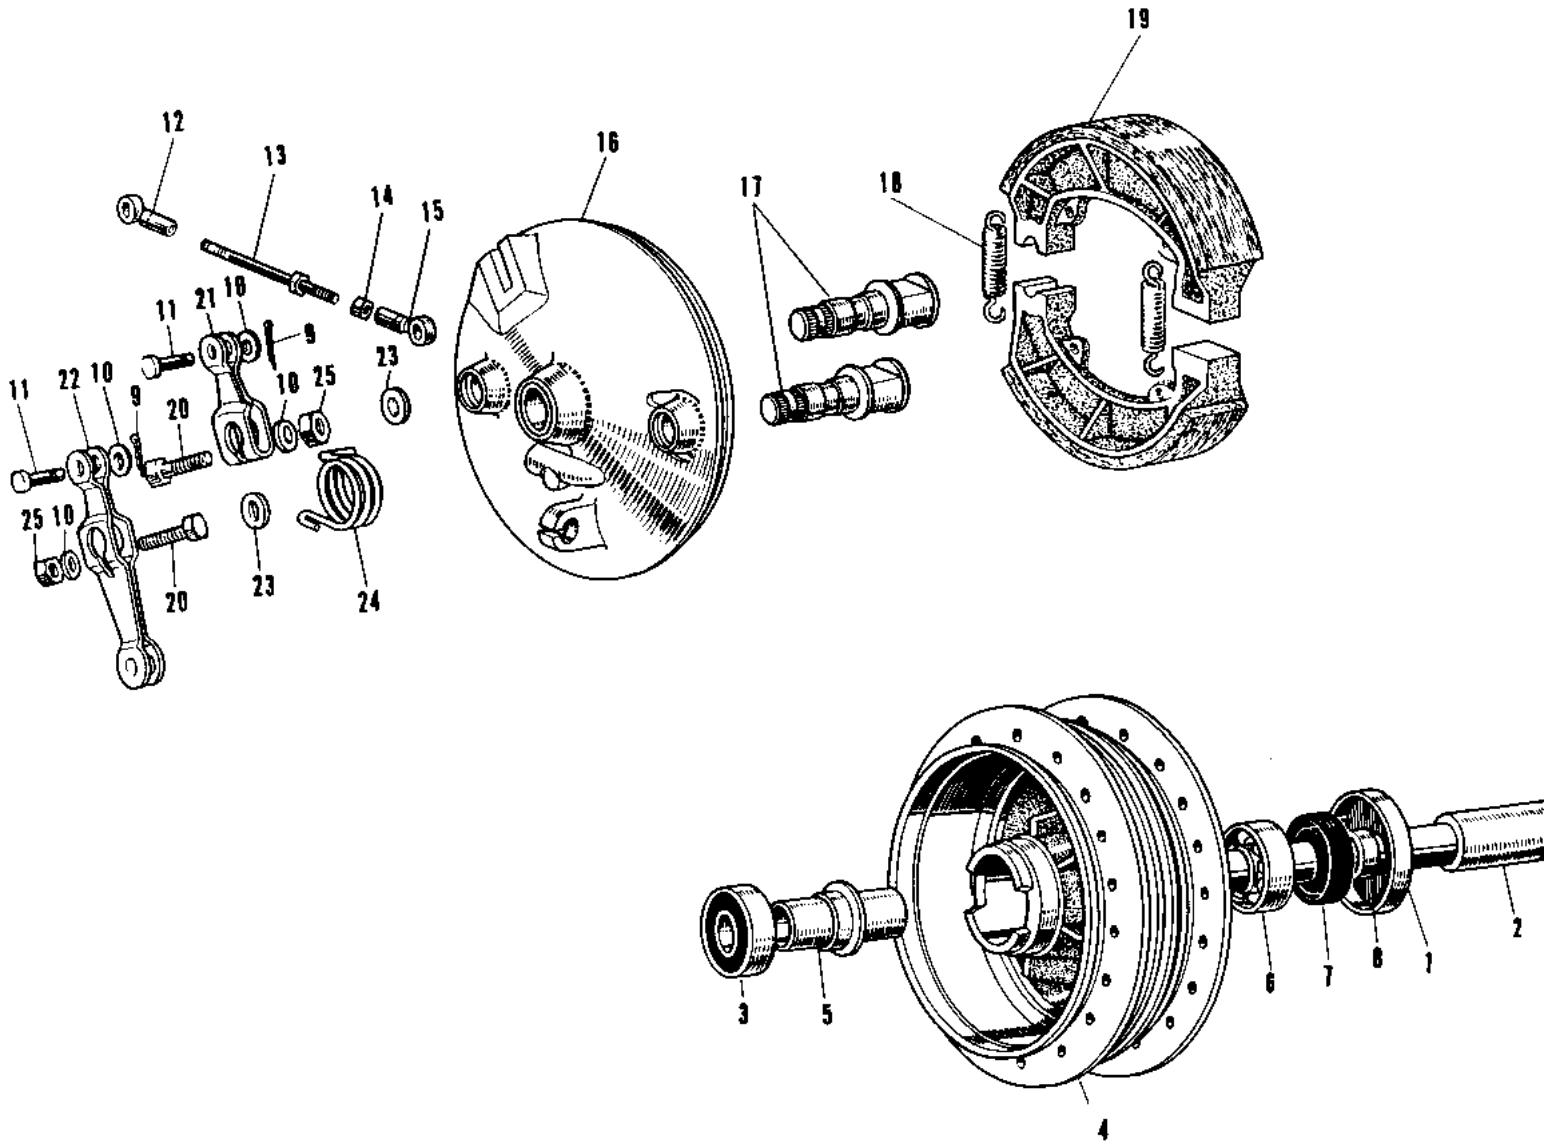

## 1966 W1 PARTS DIAGRAM

FRONT HUB/BRAKE (E/NO.54590-)

## 1966 W1 PARTS LIST

FRONT HUB/BRAKE (E/NO.54590-)

ITEM NAME	PART NUMBER	QUANTITY
DUST SHIELD FRONT HUB (Ref # 1)	41042-005	1
AXLE FRONT (Ref # 2)	41068-020	1
DRUM-ASSY,FR BRK (Ref # 3~7)	41034-013	1
BEARING BALL #6303Z (Ref # 3)	601B6303Z	1
SPACER FR HUB BEARING (Ref # 5)	41039-015	1
BEARING BALL #6303 (Ref # 6)	601B6303	1
OIL SEAL FRONT AXLE (Ref # 7)	654A254708	1
COLLAR AXLE OIL SEAL (Ref # 8)	41069-009	1
UNAVAILABLE IN PRICE BOOK (Ref # 9~25)	41035-022	1
PIN COTTER 1.2X10 (Ref # 9)	550D1210	1
WASHER PLAIN 6MM (Ref # 10)	411B0600	1
PIN BRAKE CONNECT ROD (Ref # 11)	41055-003	1
ROD END BRK CONNECT B (Ref # 12)	41058-003	1
ROD END,BRK CONNECT (Ref # 12)	41058-009	1
ROD BRK CAM LEV CONCT (Ref # 13)	41057-003	1
ROD BRK CAM LEV CONCT (Ref # 13)	41057-011	1
NUT,5MM (Ref # 14)	311B0500	2
ROD END BRK CONNECT A (Ref # 15)	41058-002	1
ROD END,BRK CONNECT (Ref # 15)	41058-008	1
CAM SHAFT FRONT BRAKE (Ref # 17)	41050-007	1
SPRING,BRAKE SHOE (Ref # 18)	41049-012	1
SHOE BRAKE (Ref # 19)	41048-007	1
BOLT-UPSET (Ref # 20)	112G0630	1
LEVER FRT BRK CAM 2ND (Ref # 21)	41053-012	1
LEVER FRT BRK CAM 1ST (Ref # 22)	41053-011	1
DUST SHIELD BRAKE CAM (Ref # 23)	41051-001	1
SPRING BRAKE CAM LEV (Ref # 24)	41056-003	1
NUT 6MM (Ref # 25)	311B0600	1