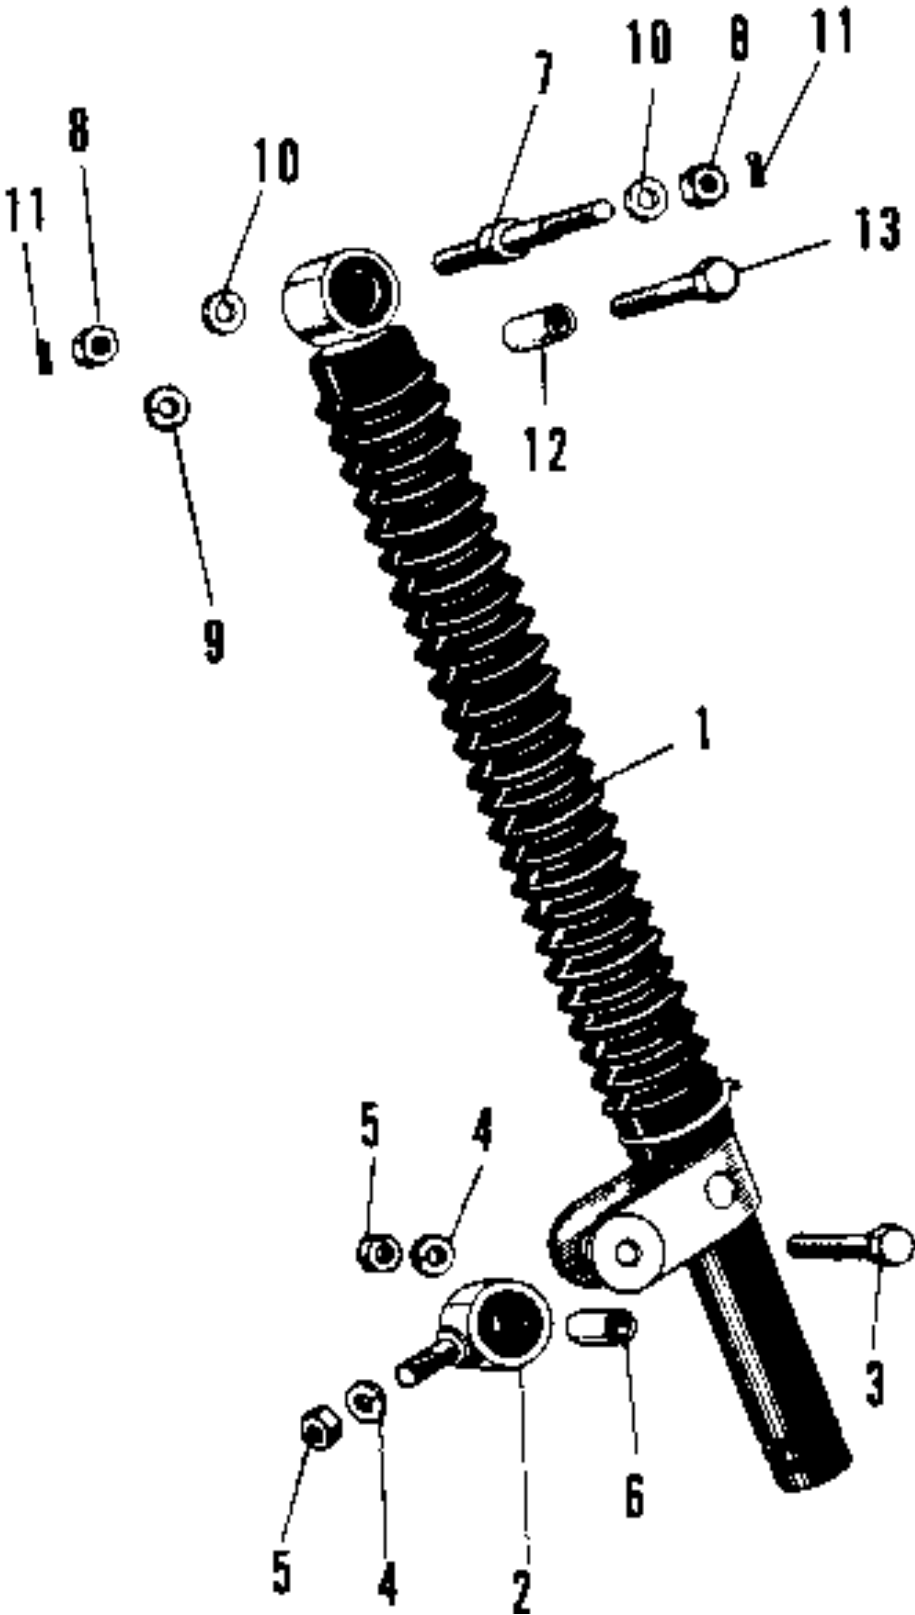

1966 W1 PARTS DIAGRAM

STEERING DAMPER

1966 W1 PARTS LIST

STEERING DAMPER

ITEM NAME	PART NUMBER	QUANTITY
DAMPER STEERING OIL (Ref # 1~6)	46117-002	1
UNAVAILABLE IN PRICE BOOK (Ref # 2)	46119-001	1
AXLE OIL DAMPER PIVOT (Ref # 3)	46120-002	1
WASHER SPRING 8MM (Ref # 4)	461F0800	2
NUT,8MM (Ref # 5)	311B0800	1
COLLAR PIVOT AXLE (Ref # 6)	46121-001	1
BOLT OIL DAMPER FRONT (Ref # 7)	46119-004	1
NUT CASTLE (Ref # 8)	321B0800	1
WASHER PLAIN 8MM (Ref # 10)	411B0800	1
PIN COTTER 2.0X20 (Ref # 11)	550D2020	1
COLLAR (Ref # 12)	92027-092	1
BOLT OIL DAMPER FRONT (Ref # 13)	46119-003	1