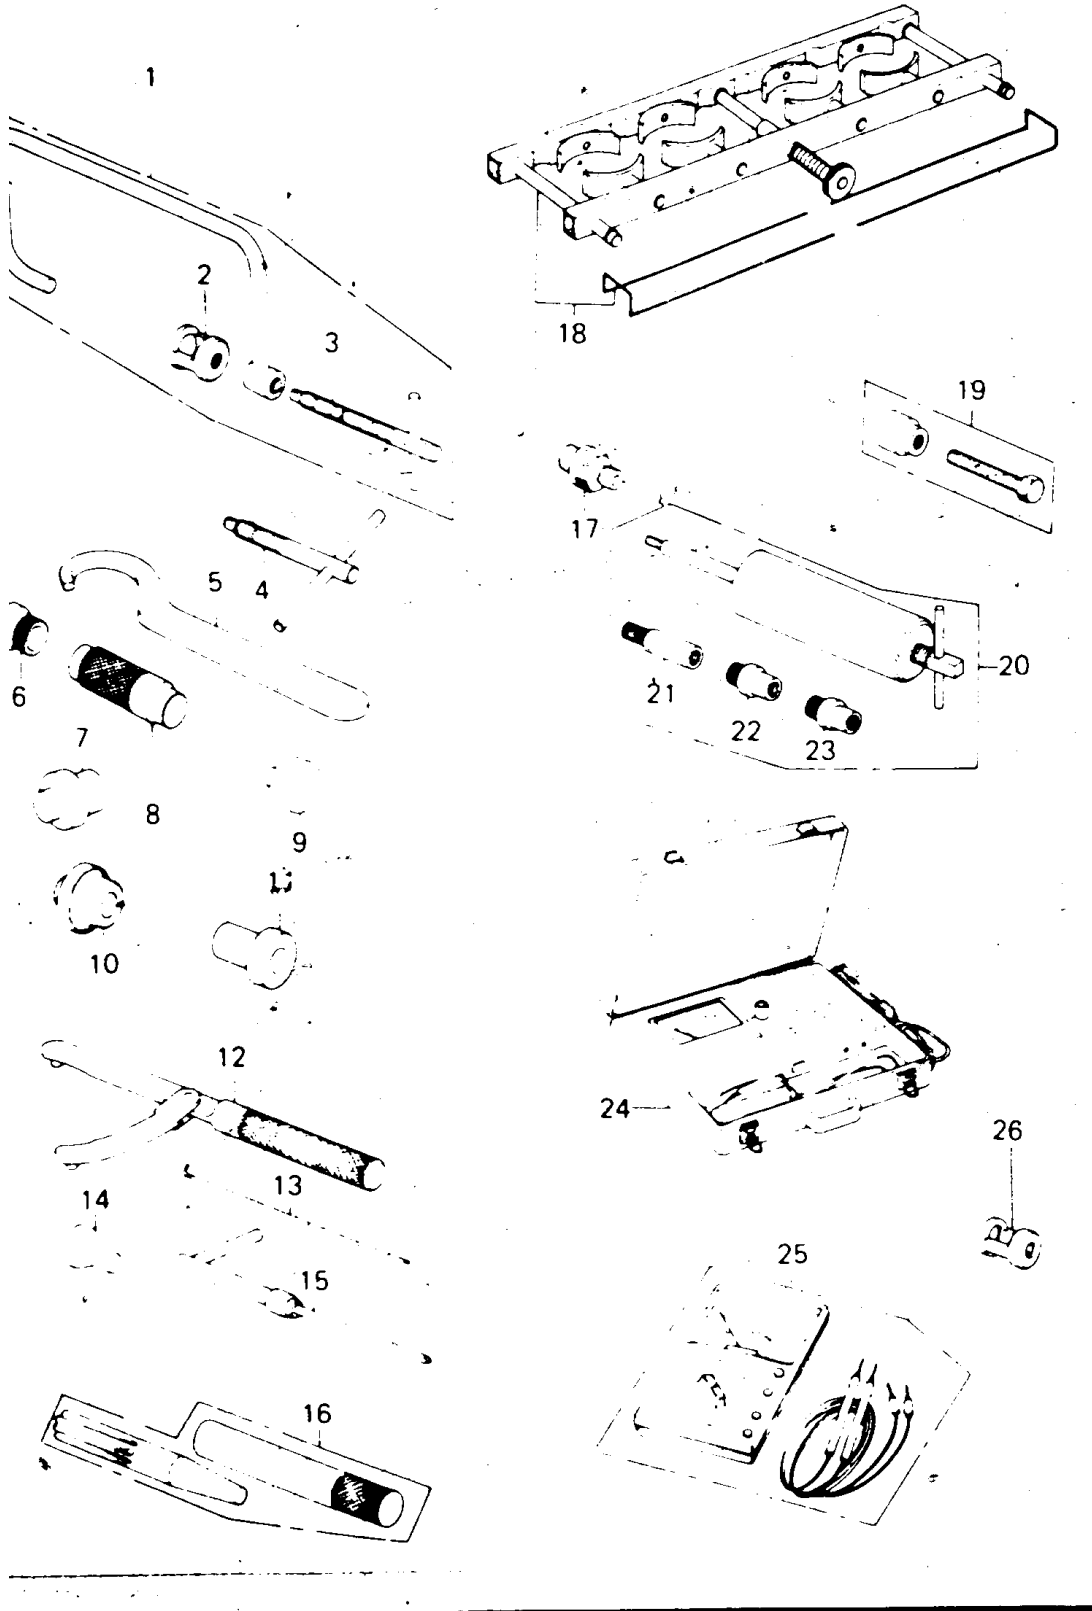

1980 650 LTD PARTS DIAGRAM

SPECIAL SERVICE TOOLS "A"

1980 650 LTD PARTS LIST

SPECIAL SERVICE TOOLS "A"

ITEM NAME	PART NUMBER	QUANTITY
COMPRESSOR,VLV SPRING (Ref # 1)	57001-241	1
57001-246 (Canada) (Ref # 2)	57001-242	1
BOLT,VALVE COMPRESER (Ref # 3)	57001-244	1
57001-1216 (Canada) (Ref # 4)	57001-254	1
HOLDER,DYNAMO ROTOR (Ref # 5)	57001-255	1
*** N.L.A.*** (Canada) (Ref # 6)	57001-265	1
GUIDE,SHFT SFT OIL SE (Ref # 7)	57001-266	1
57001-1129 (Canada) (Ref # 8)	57001-286	1
57001-1129 (Canada) (Ref # 9)	57001-290	1
*** N.L.A.*** (Canada) (Ref # 10)	57001-296	1
*** N.L.A.*** (Canada) (Ref # 11)	57001-297	1
57001-1343 (Canada) (Ref # 12)	57001-306	1
*** N.L.A.*** (Canada) (Ref # 13)	57001-309	1
ADAPTER,2ND GEAR PULR (Ref # 14)	57001-317	1
ADJUSTER BALANCE (Ref # 15)	57001-351	1
*** N.L.A.*** (Canada) (Ref # 16)	57001-380	1
57001-1278 (Canada) (Ref # 17)	57001-403	1
COMPRESSOR-PSTN RING (Ref # 18)	57001-531	1
UNAVAILABLE IN PRICE BOOK (Ref # 19)	57001-535	1
PULLER-PISTON PIN (Ref # 20)	57001-910	1
ADAPTER A,PIN PULLER (Canada) (Ref # 21)	57001-912	1
ADAPTER B, PIN PULLER (Ref # 22)	57001-913	1
ADAPTER C,PIN PULLER (Ref # 23)	57001-914	1
*** N.L.A.*** (Canada) (Ref # 24)	57001-980	1
MULTIMETER (Ref # 25)	57001-983	1
ADAPTER,VLV COMPRESR (Ref # 26)	57001-243	1