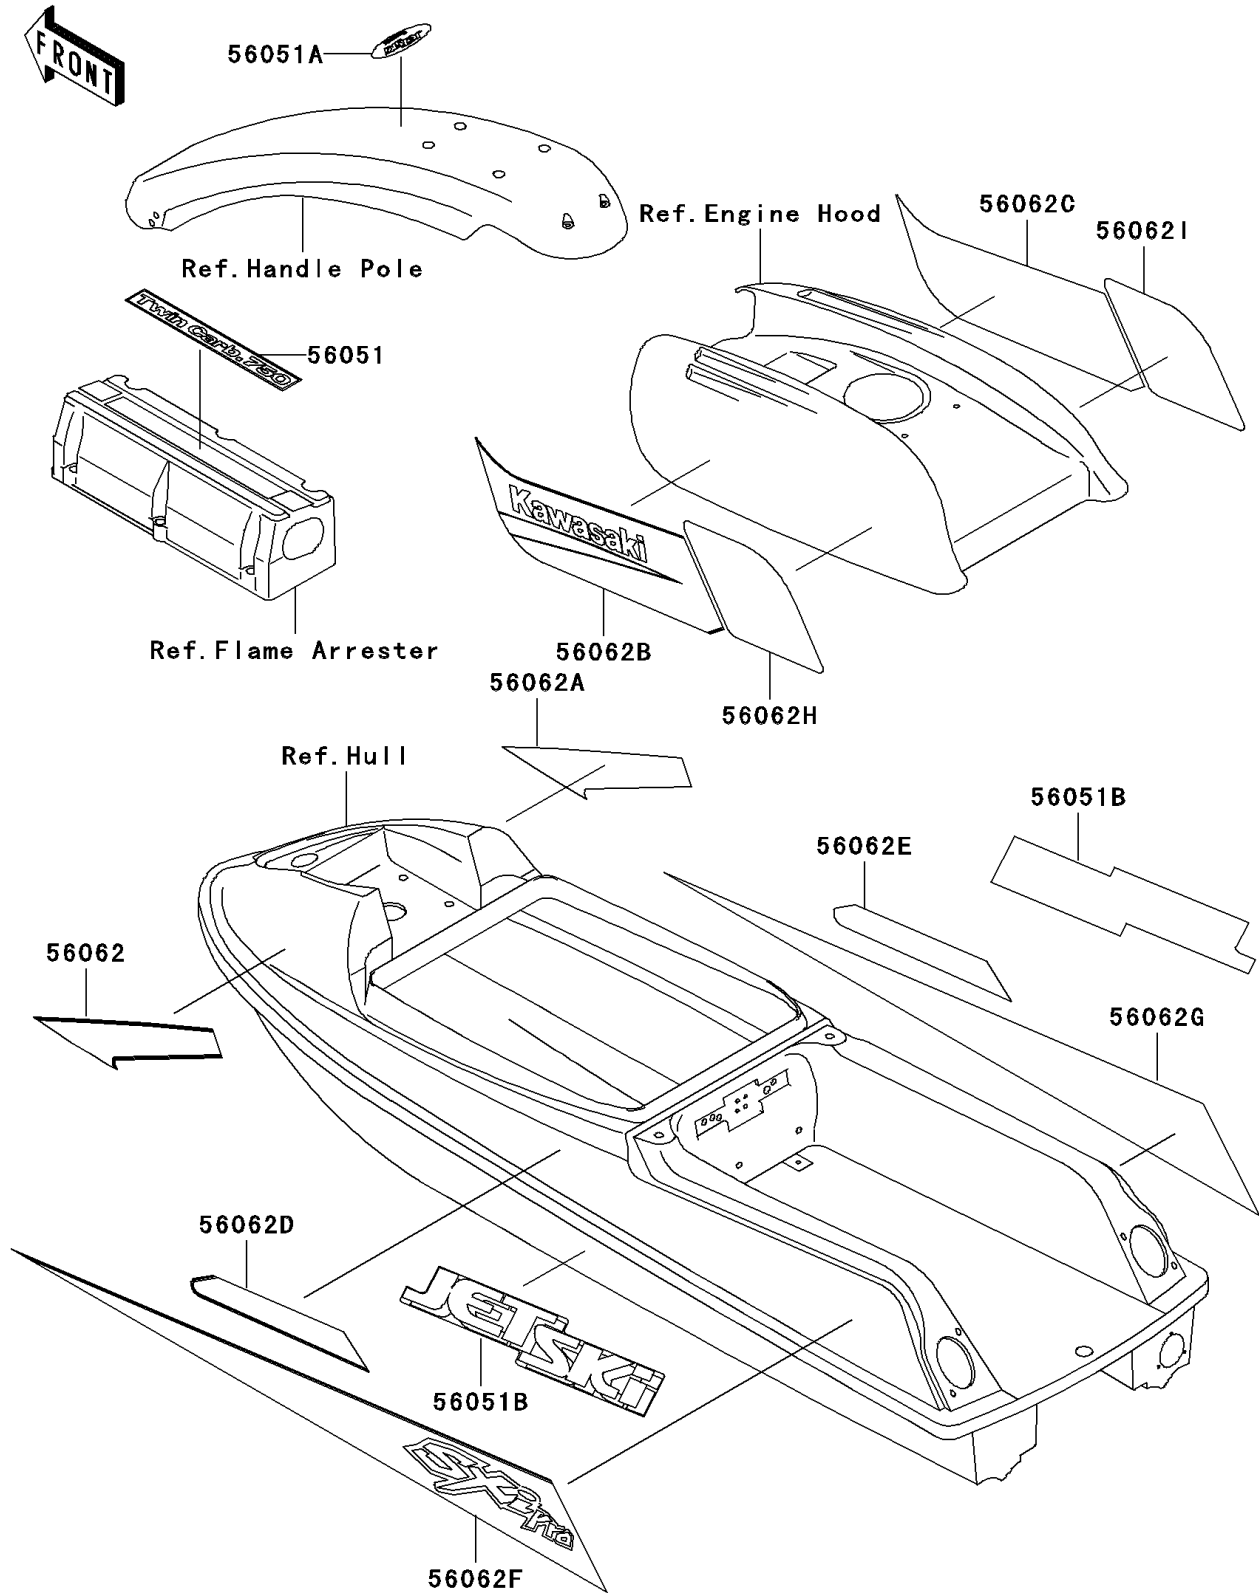

1998 JET SKI® SXi Pro PARTS DIAGRAM

Decals(JS750-C1)

F3880

1998 JET SKI® SXi Pro PARTS LIST

Decals(JS750-C1)

ITEM NAME	PART NUMBER	QUANTITY
MARK,TWIN CARB.750 (Ref # 56051)	56051-3742	1
MARK,HANDLE COVER,JET SKI (Ref # 56051A)	56051-3751	1
MARK,HULL,JET SKI (Ref # 56051B)	56051-3786	1
PATTERN,DECK,FR,LH (Ref # 56062)	56062-3703	1
PATTERN,DECK,FR,RH (Ref # 56062A)	56062-3704	1
PATTERN,ENGINE HOOD,LH (Ref # 56062B)	56062-3705	1
PATTERN,ENGINE HOOD,RH (Ref # 56062C)	56062-3706	1
PATTERN,DECK,CNT,LH (Ref # 56062D)	56062-3707	1
PATTERN,DECK,CNT,RH (Ref # 56062E)	56062-3708	1
PATTERN,DECK,RR,LH (Ref # 56062F)	56062-3709	1
PATTERN,DECK,RR,RH (Ref # 56062G)	56062-3710	1
PATTERN,ENGINE HOOD,RR,LH (Ref # 56062H)	56062-3738	1
PATTERN,ENGINE HOOD,RR,RH (Ref # 56062I)	56062-3739	1