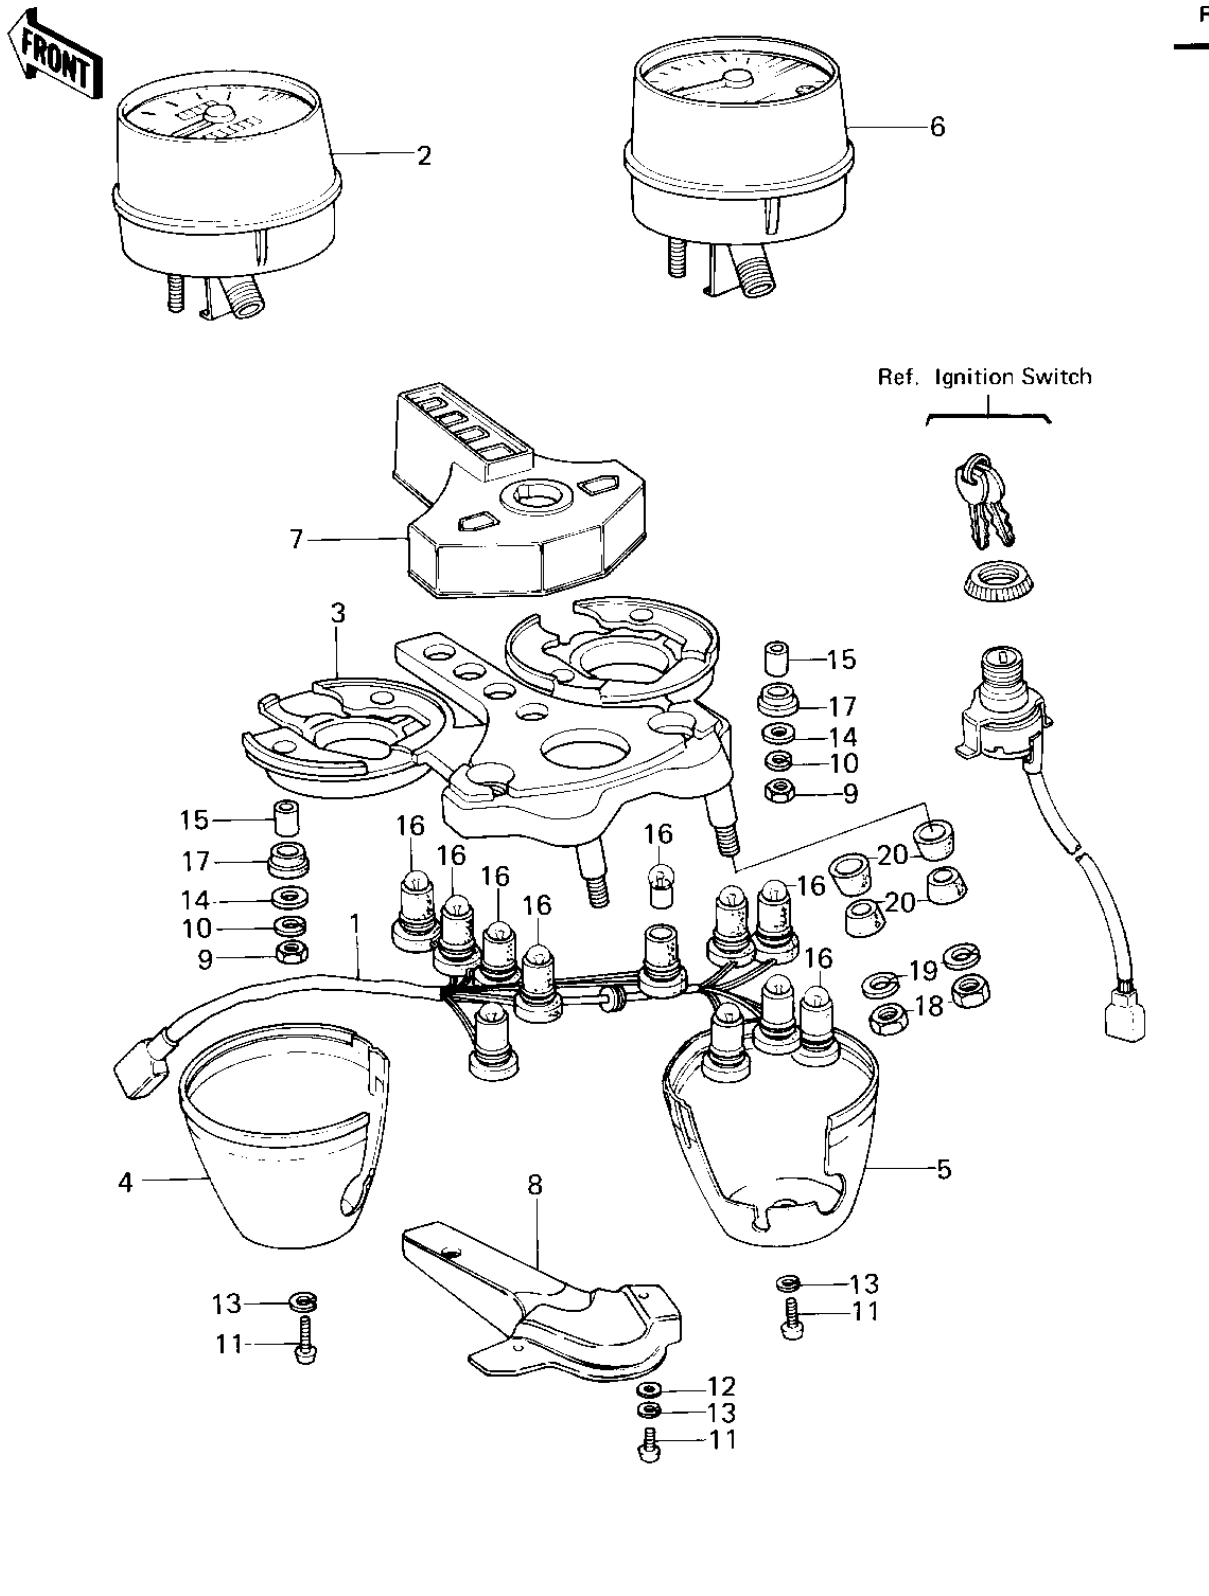

1980 650 LTD PARTS DIAGRAM

METERS

1980 650 LTD PARTS LIST

METERS

ITEM NAME	PART NUMBER	QUANTITY
SOCKET,METER (Ref # 1)	23008-1014	1
SPEEDOMETER ASSY,MPH (Ref # 2)	25005-1068	1
BRACKET, METER (Ref # 3)	25008-1005	1
COVER,SPEEDOMETER (Ref # 4)	25012-023	1
COVER,TACHOMETER (Ref # 5)	25012-024	1
TACHOMETER (Ref # 6)	25015-1013	1
COVER,METER,INDICATER (Ref # 7)	25023-015	1
COVER,METER BRACKET (Ref # 8)	25024-006	1
NUT 5MM (Ref # 9)	312B0500	1
WASHER SPRING 5MM (Ref # 10)	461F0500	1
SCREW PAN HEAD 3X8 (Ref # 11)	220B0308	1
WASHER PLAIN 3MM (Ref # 12)	410B0300	1
WASHER SPRING 3MM (Ref # 13)	461F0300	1
WASHER,PLAIN,5MM (Ref # 14)	92022-241	1
COLLAR,METER (Ref # 15)	92027-211	1
BULB 12V 3W (Ref # 16)	92069-018	1
RUBBER,METER (Ref # 17)	92075-172	1
NUT,8MM (Ref # 18)	311B0800	1
WASHER SPRING 8MM (Ref # 19)	461F0800	1
DAMPER RUBBER (Ref # 20)	92075-080	1