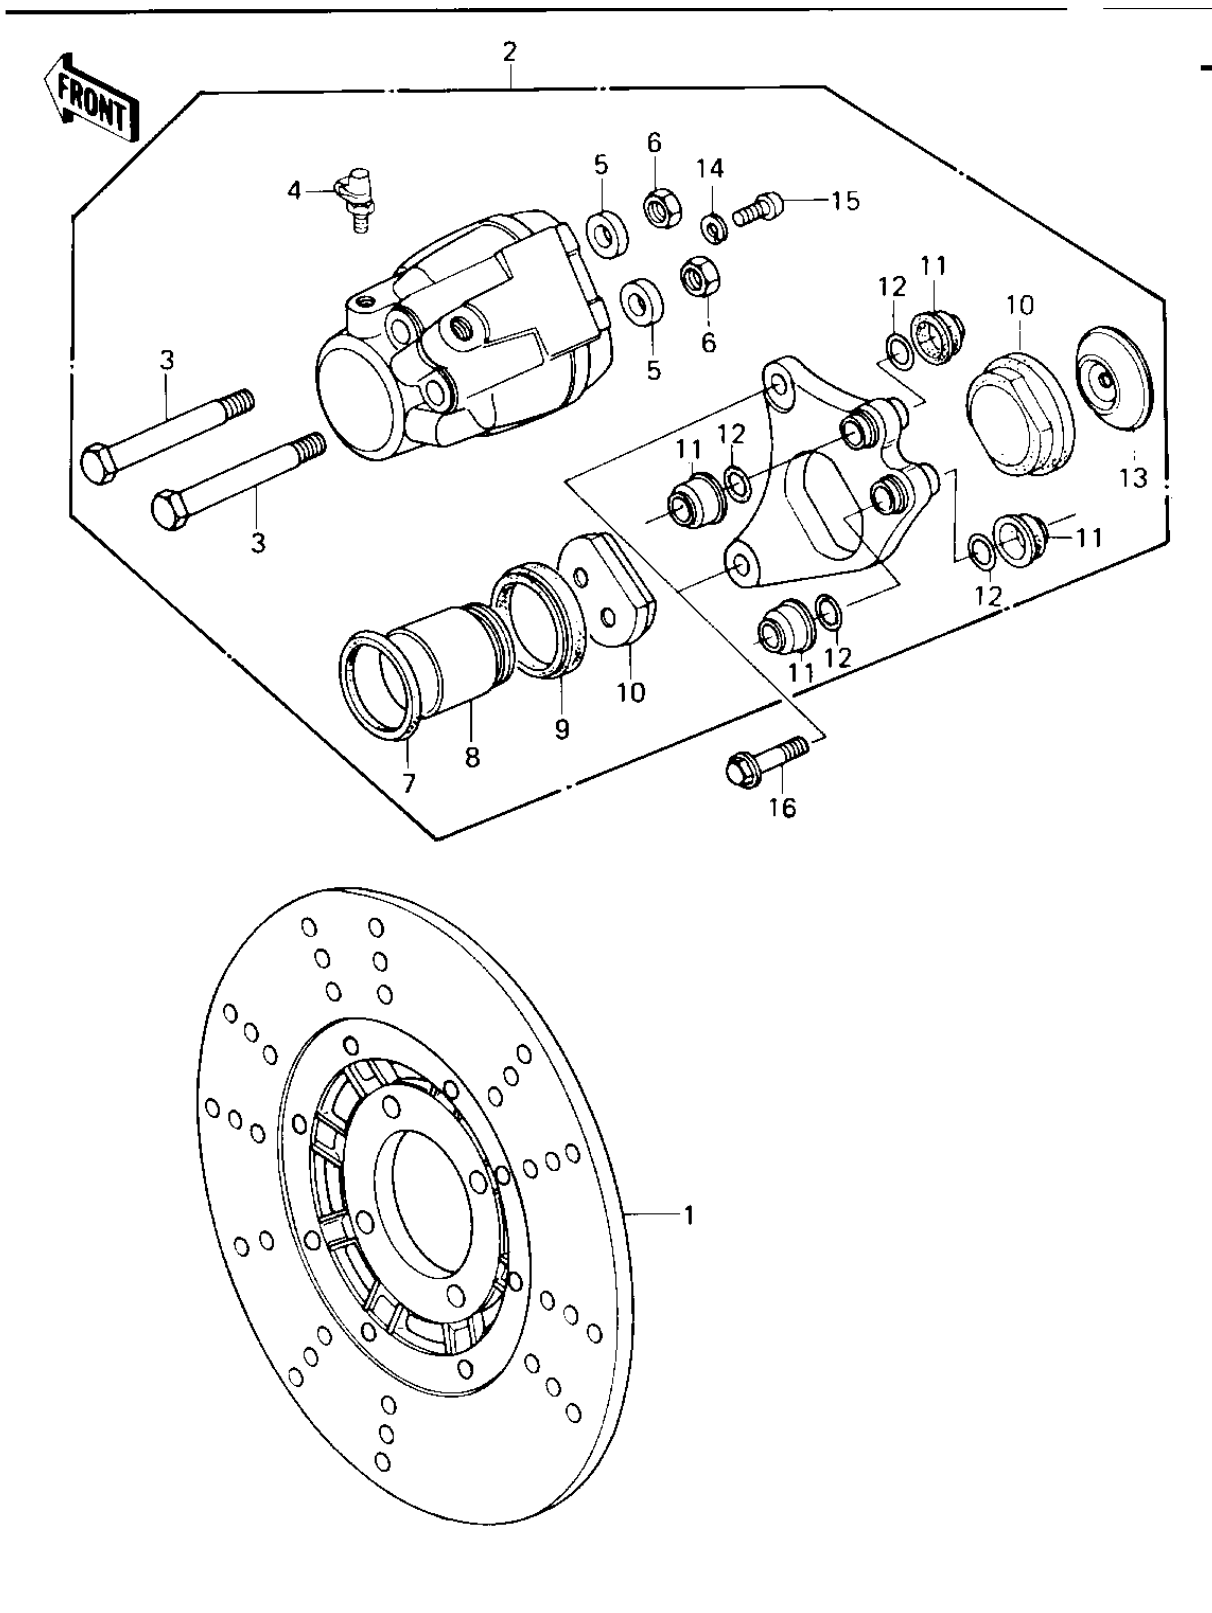

## 1980 650 LTD PARTS DIAGRAM

FRONT BRAKE

## 1980 650 LTD PARTS LIST

### FRONT BRAKE

ITEM NAME	PART NUMBER	QUANTITY
DISC PLATE,FRONT BRAK (Ref # 1)	41080-1022	1
CALIPER ASSY,L.H, (Ref # 2)	43041-1024	1
BOLT (Ref # 3)	43045-006	1
BLEEDER SET (Ref # 4)	43085-001	1
PLUG (Ref # 5)	43088-002	1
NUT 10MM (Ref # 6)	315B1000	1
RING,PISTON SEAL (Ref # 7)	43049-002	1
PISTON,BRAKE,42M/M (Ref # 8)	43020-1012	1
DUST SEALD,RUBBER (Ref # 9)	43054-003	1
PAD SET (Ref # 10)	43082-1001	1
DUST SHILD,SHAFT (Ref # 11)	43052-005	1
"O" RING (Ref # 12)	43053-006	1
SPACER (Ref # 13)	43040-004	1
WASHER SPRING 6MM (Ref # 14)	461F0600	1
SCREW PAN HEAD 6X12 (Ref # 15)	220B0612	1
BOLT,HEX HEAD,10X38 (Ref # 16)	92001-1293	1