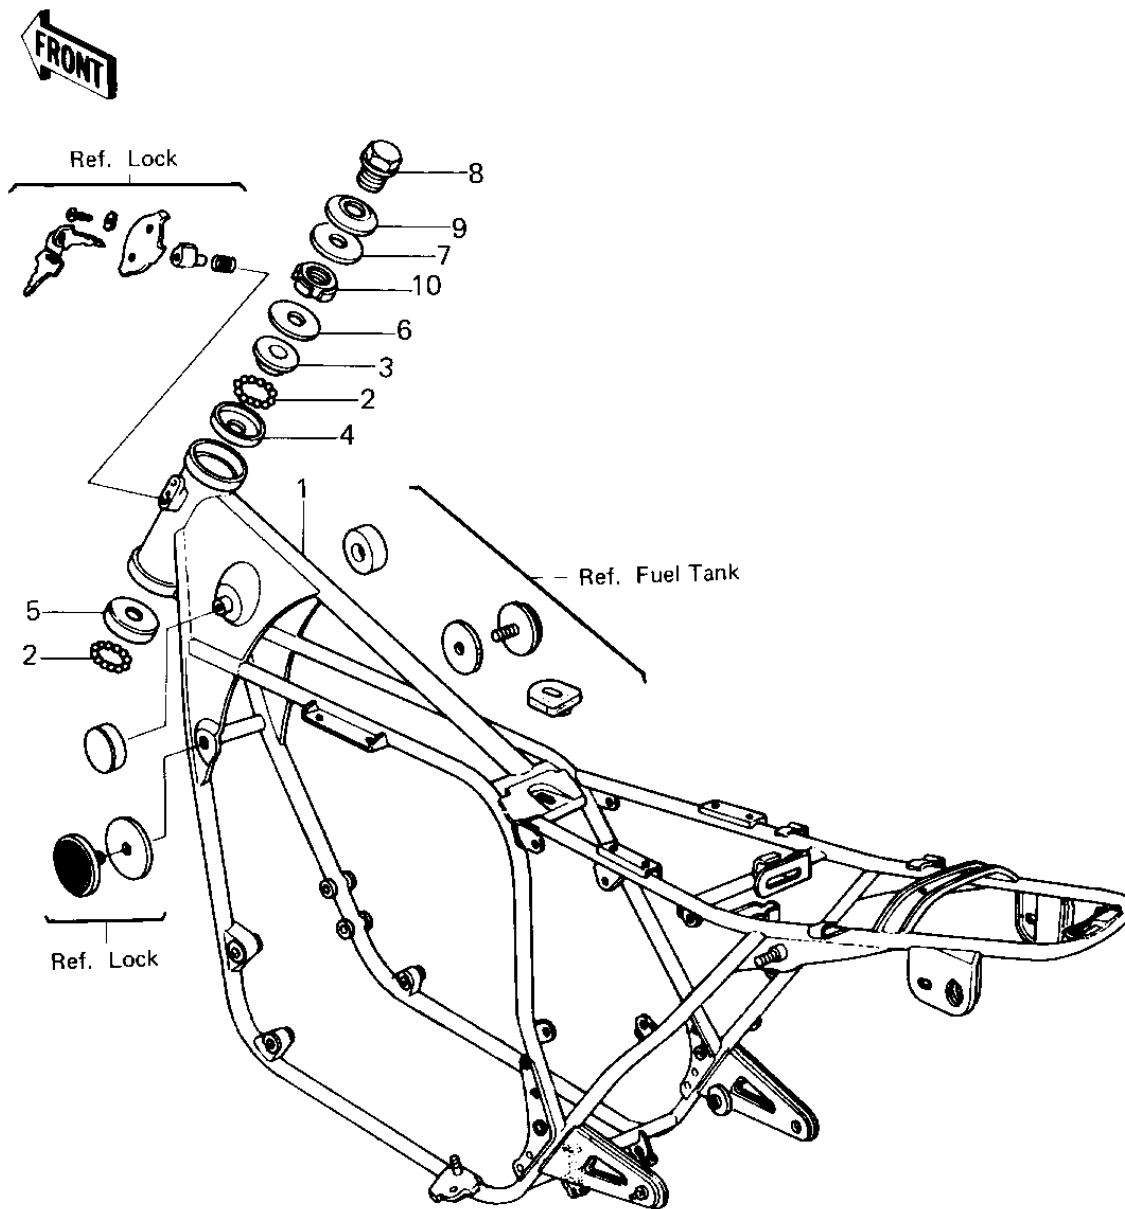

1980 650 LTD PARTS DIAGRAM

FRAME

1980 650 LTD PARTS LIST

FRAME

ITEM NAME	PART NUMBER	QUANTITY
FRAME (Ref # 1)	32002-1102	1
BALL STEEL 1/4' (Ref # 2)	600A0800	1
CONE,STRNG STM BRNG (Ref # 3)	92047-011	1
RACE STRNG STEM BERNG (Ref # 4)	92048-006	1
RACE,STRNG STM BRNG (Ref # 5)	92048-008	1
CAP, STEERING STEM (Ref # 6)	46098-016	1
WASHER,WAVE (Ref # 7)	46100-003	1
BOLT,STEERG STEM HEAD (Ref # 8)	92007-031	1
WASHER,STEERG STM HD (Ref # 9)	92022-230	1
NUT STEERING STEM LCK (Ref # 10)	92090-007	1