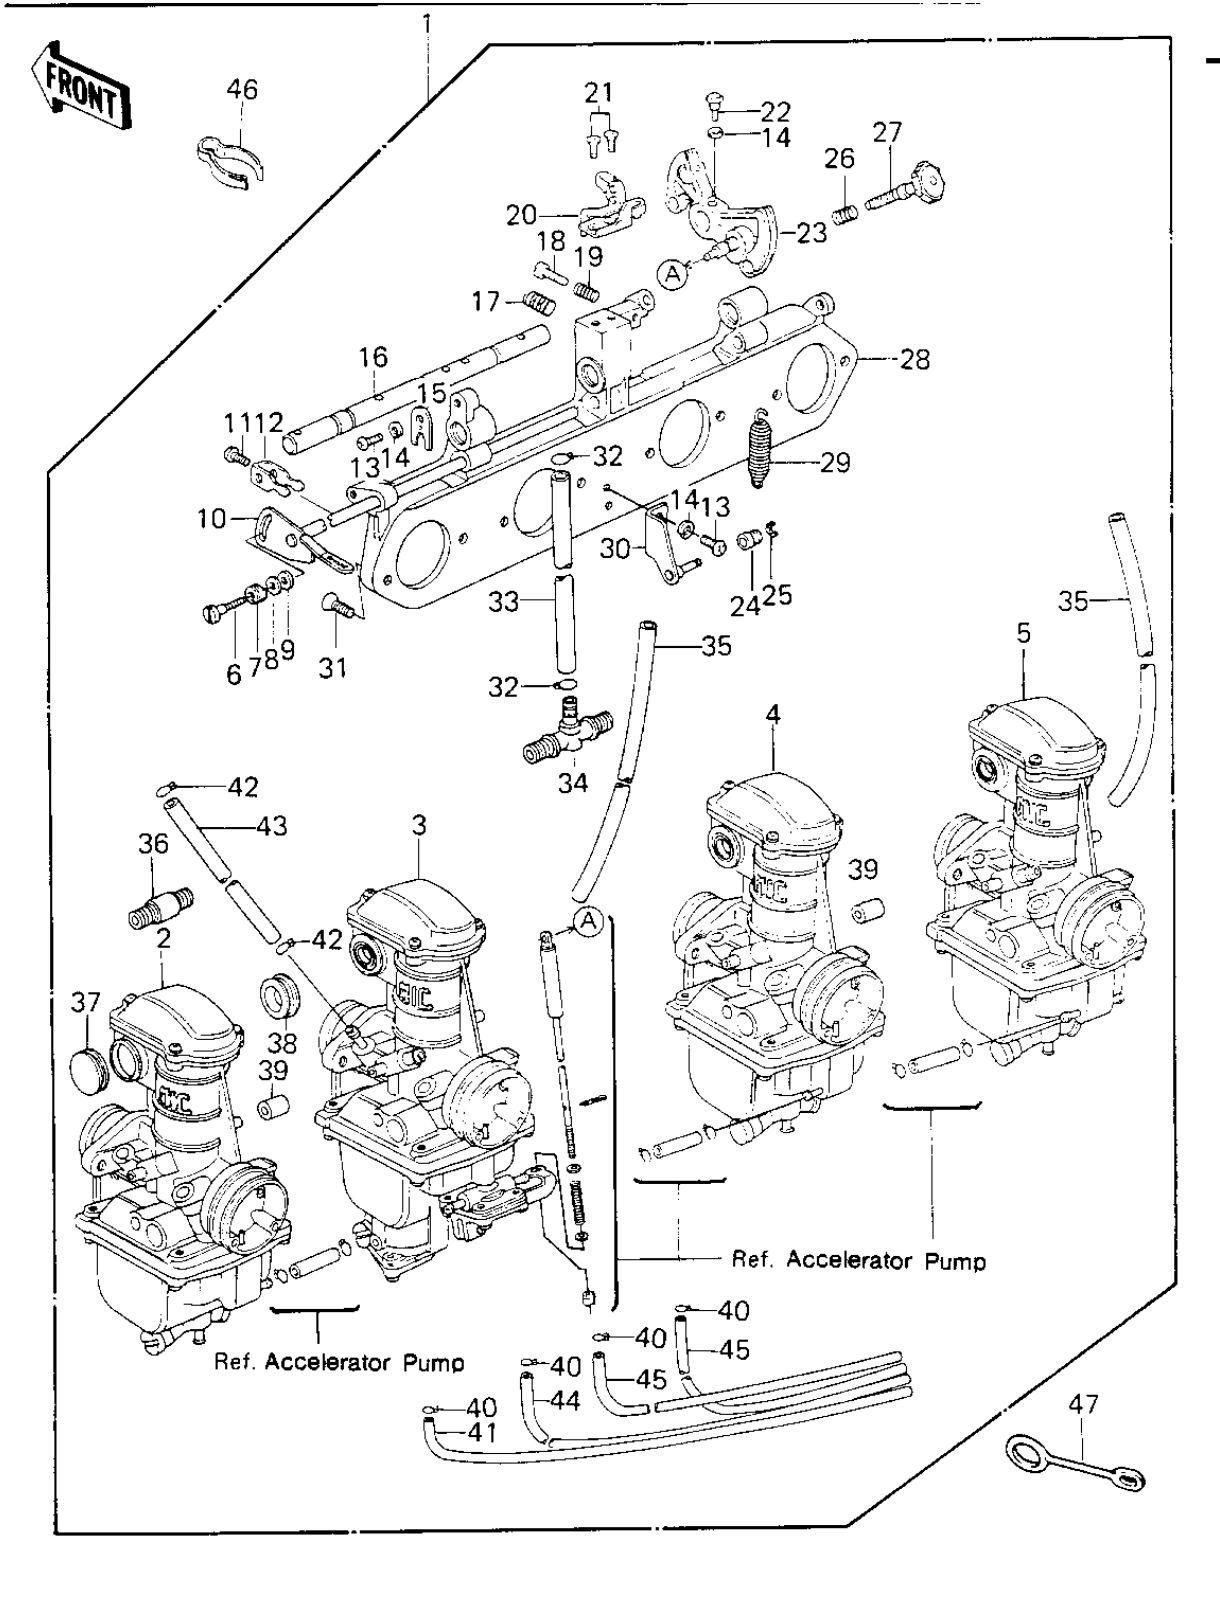

## 1980 650 LTD PARTS DIAGRAM

CARBURETOR ASSY

### CARBURETOR ASSY

ITEM NAME	PART NUMBER	QUANTITY
CARBURETOR ASSY (Ref # 1)	16001-1208	1
CARBURETOR,L.H,OUTSID (Ref # 2)	16001-1220	1
CARBURETOR,L.H.INSIDE (Ref # 3)	16001-1221	1
CARBURETOR,R.H,INSIDE (Ref # 4)	16001-1222	1
CARBURETOR,R.H,OUTSID (Ref # 5)	16001-1223	1
SCREW (Ref # 6)	16046-005	1
SPRING,F (Ref # 7)	16040-009	1
WASHER PLAIN 5MM (Ref # 8)	410B0500	1
WASHER,PLAIN (Ref # 9)	16039-019	1
SHAFT,STARTER PLUNGER (Ref # 10)	16041-021	1
SCREW,PAN HEAD,5X7 (Ref # 11)	16046-007	1
LEVER,STARTER PLUNGER (Ref # 12)	13168-1026	1
SCREW-PAN-CROS (Ref # 13)	220B0514	1
WASHER SPRING 5MM (Ref # 14)	461F0500	1
PLATE,SHAFT STOPPER (Ref # 15)	16055-012	1
SHAFT,CARB CONNECTION (Ref # 16)	16041-017	1
SPRING,CABLE PULLY (Ref # 17)	16040-022	1
SCREW (Ref # 18)	16021-032	1
SPRING,THROTTLE ADJST (Ref # 19)	16022-010	1
BRACKET,THROTTLE CABL (Ref # 20)	16077-017	1
SCREW CNTSNK HD 5X10 (Ref # 21)	221B0510A	1
BOLT,HEX HEAD,5X14 (Ref # 22)	16067-006	1
PULLEY,THROTTLE CABLE (Ref # 23)	13236-1014	1
RING (Ref # 24)	16073-016	1
CIRCLIP 3MM (Ref # 25)	482K3000	1
SPRING,THROTTLE STOP (Ref # 26)	16022-017	1
SCREW,THROTTLE STOP (Ref # 27)	16021-1010	1
HOLDER,CARBURETOR (Ref # 28)	16065-049	1
SPRING,THROTTLE PULLY (Ref # 29)	92081-1028	1

### CARBURETOR ASSY

ITEM NAME	PART NUMBER	QUANTITY
BRACKET,THROTTLE CABL (Ref # 30)	16077-016	1
SCREW,6X14 (Ref # 31)	16033-029	1
CLAMP,HOSE (Ref # 32)	92037-1184	1
TUBE,7.5X12.5X225 (Ref # 33)	92059-1123	1
FITTING (Ref # 34)	92005-1010	1
HOSE,AIR VENT,5X8X250 (Ref # 35)	92059-1045	1
FITTING (Ref # 36)	92005-1009	1
CAP,RUBBER (Ref # 37)	16039-042	1
GROMMET,CARBURETOR (Ref # 38)	92071-104	1
HOSE,6X11.5X16 (Ref # 39)	92059-141	1
CLAMP,OVERFLOW HOSE (Ref # 40)	92037-173	1
HOSE,FUEL OVERFLOW (Ref # 41)	92059-147	1
CLAMP-PIPE (Ref # 42)	92037-072	1
TUBE,5.3X10.5X140 (Ref # 43)	92059-1019	1
HOSE,FUEL OVERFLOW (Ref # 44)	92059-134	2
CLAMP,AIR VENT HOSE (Ref # 46)	92037-1092	1
CLAMP,OVER FLOW PIPE (Ref # 47)	92037-134	1