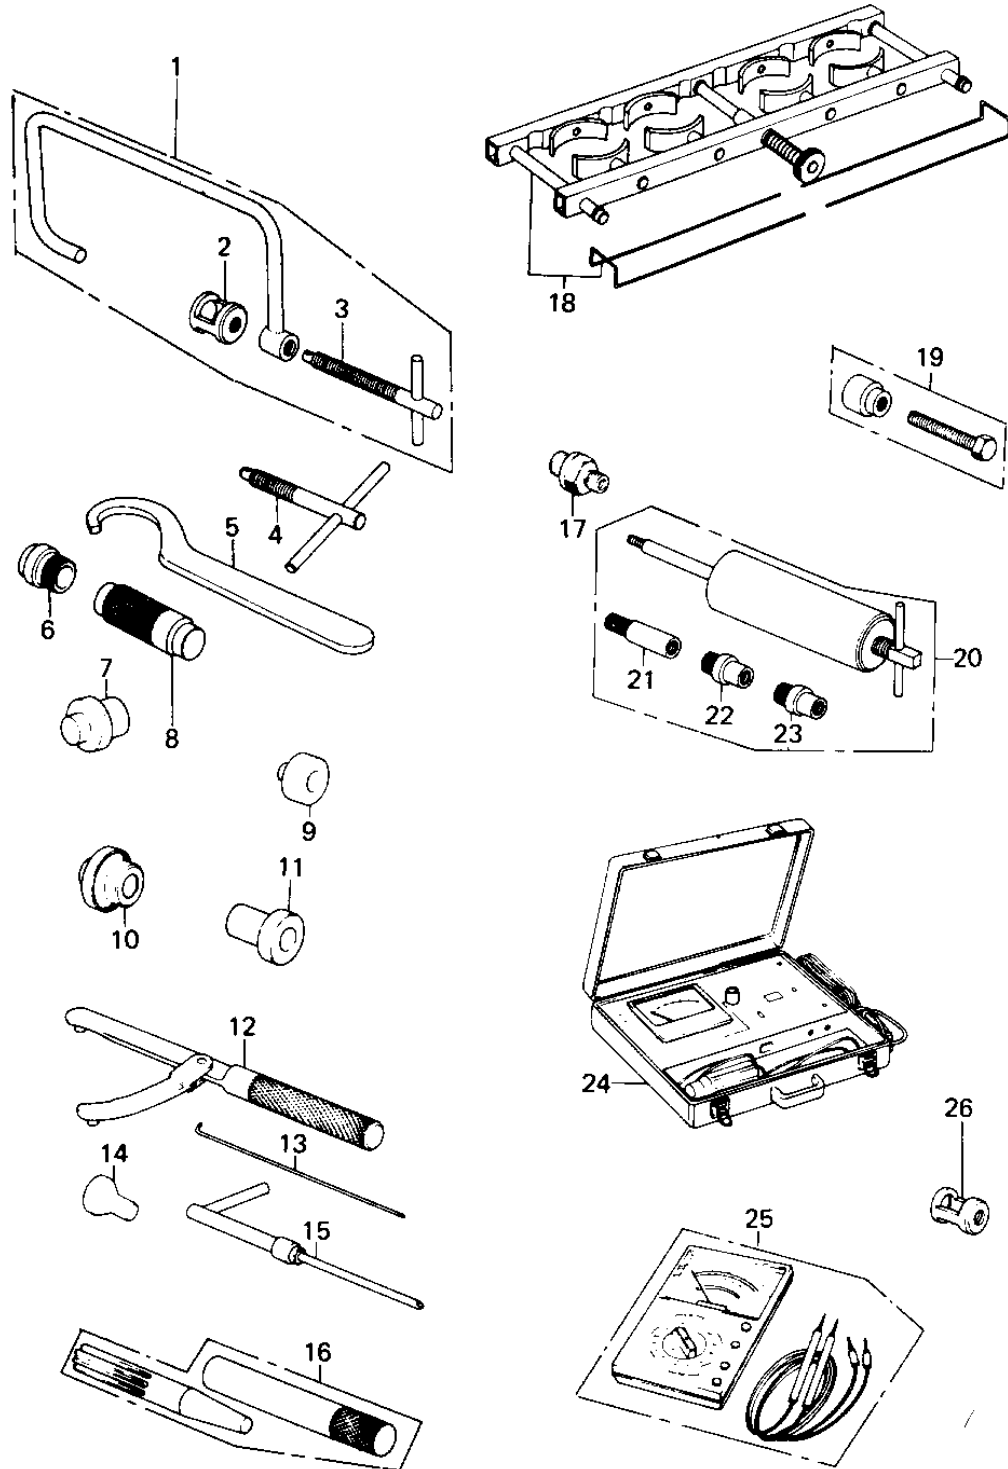

1978 650 SR PARTS DIAGRAM

SPECIAL SERVICE TOOLS "B"

1978 650 SR PARTS LIST

SPECIAL SERVICE TOOLS "B"

ITEM NAME	PART NUMBER	QUANTITY
COMPRESSOR,VLV SPRING (Ref # 1)	57001-241	1
57001-246 (Canada) (Ref # 2)	57001-242	1
BOLT,VALVE COMPRESER (Ref # 3)	57001-244	1
57001-1216 (Canada) (Ref # 4)	57001-254	1
HOLDER,DYNAMO ROTOR (Ref # 5)	57001-255	1
*** N.L.A.*** (Canada) (Ref # 6)	57001-265	1
GUIDE,SHFT SFT OIL SE (Ref # 7)	57001-266	1
57001-1129 (Canada) (Ref # 8)	57001-286	1
57001-1129 (Canada) (Ref # 9)	57001-290	1
*** N.L.A.*** (Canada) (Ref # 10)	57001-296	1
*** N.L.A.*** (Canada) (Ref # 11)	57001-297	1
57001-1343 (Canada) (Ref # 12)	57001-306	1
*** N.L.A.*** (Canada) (Ref # 13)	57001-309	1
ADAPTER,2ND GEAR PULR (Ref # 14)	57001-317	1
ADJUSTER BALANCE (Ref # 15)	57001-351	1
*** N.L.A.*** (Canada) (Ref # 16)	57001-380	1
57001-1278 (Canada) (Ref # 17)	57001-403	1
COMPRESSOR-PSTN RING (Ref # 18)	57001-531	1
UNAVAILABLE IN PRICE BOOK (Ref # 19)	57001-535	1
PULLER-PISTON PIN (Ref # 20)	57001-910	1
ADAPTER A,PIN PULLER (Canada) (Ref # 21)	57001-912	1
ADAPTER B, PIN PULLER (Ref # 22)	57001-913	1
ADAPTER C,PIN PULLER (Ref # 23)	57001-914	1
*** N.L.A.*** (Canada) (Ref # 24)	57001-980	1
MULTIMETER (Ref # 25)	57001-983	1
ADAPTER,VLV COMPRESR (Ref # 26)	57001-243	1