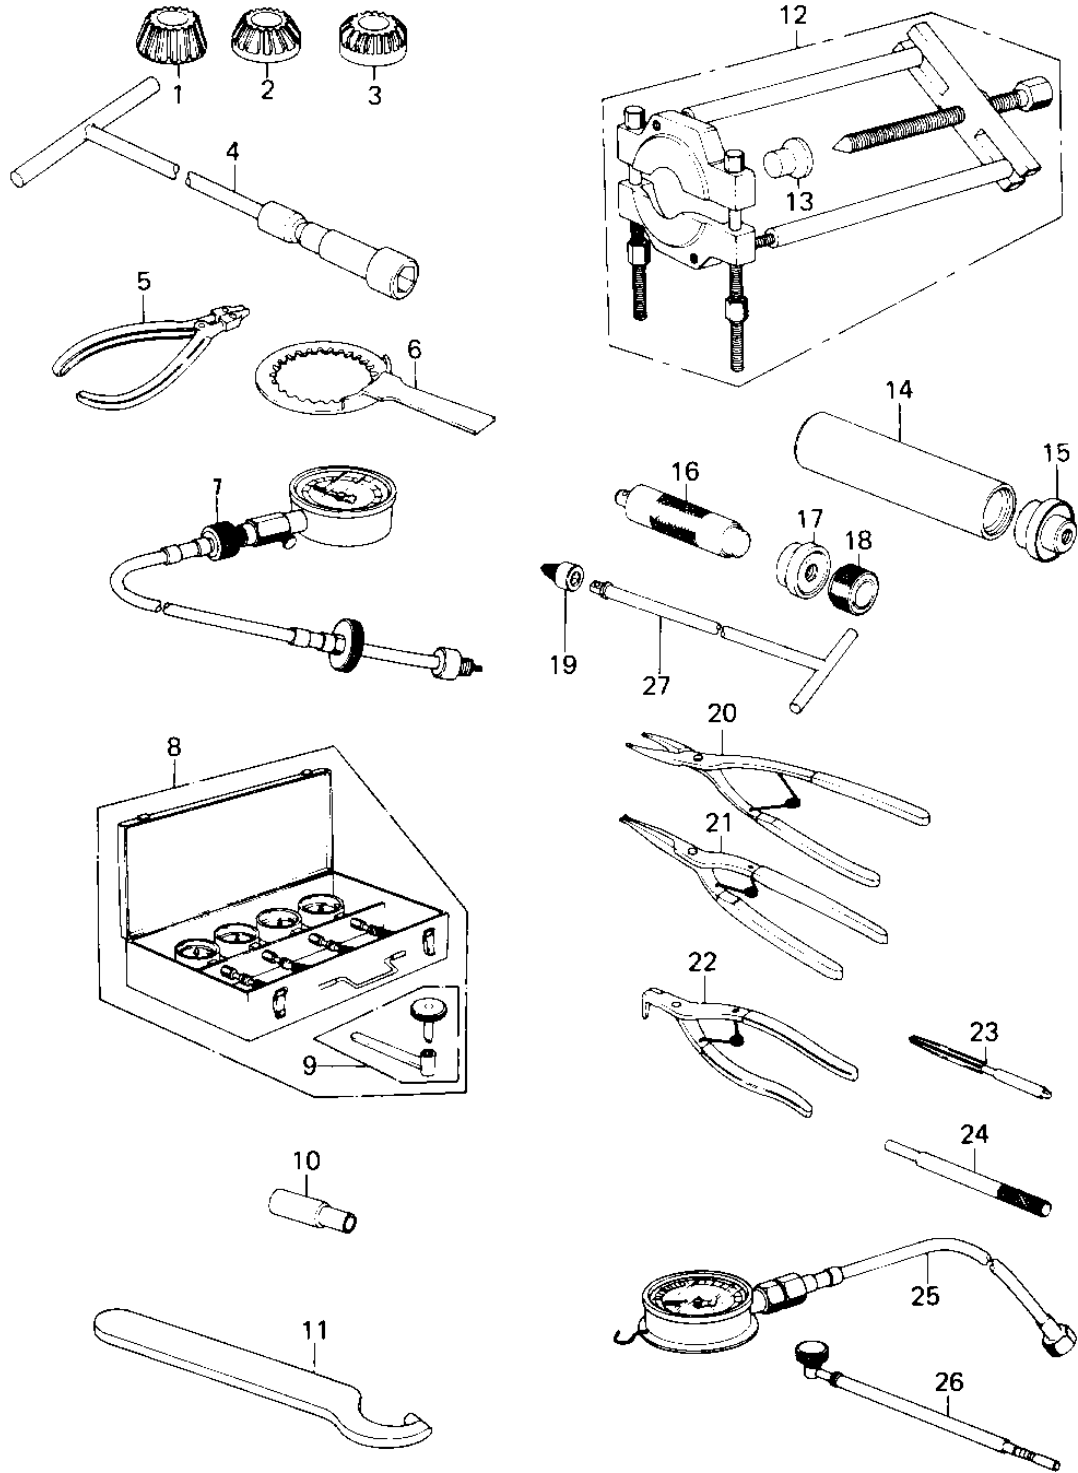

1978 650 SR PARTS DIAGRAM

SPECIAL SERVICE TOOLS "A"

1978 650 SR PARTS LIST

SPECIAL SERVICE TOOLS "A"

| ITEM NAME | PART NUMBER | QUANTITY |
|--------------------------------------|-------------|----------|
| *** N.L.A.*** (Canada) (Ref # 1) | 57001-101 | 1 |
| *** N.L.A.*** (Canada) (Ref # 2) | 57001-102 | 1 |
| *** N.L.A.*** (Canada) (Ref # 3) | 57001-104 | 1 |
| WRENCH,SPARK PLUG (Canada) (Ref # 4) | 57001-110 | 1 |
| PLIERS-PISTON RING (Ref # 5) | 57001-115 | 1 |
| 57001-1243 (Canada) (Ref # 6) | 57001-119 | 1 |
| *** N.L.A.*** (Canada) (Ref # 7) | 57001-123 | 1 |
| *** N.L.A.*** (Canada) (Ref # 8) | 57001-127 | 1 |
| ADJUSTER,THROTTLE VALV (Ref # 9) | 57001-120 | 1 |
| *** N.L.A.*** (Canada) (Ref # 10) | 57001-132 | 1 |
| 57001-1100 (Canada) (Ref # 11) | 57001-134 | 1 |
| PULLER,STEM BEARING (Ref # 12) | 57001-135 | 1 |
| ADAPTER,STEM BEARING (Ref # 13) | 57001-136 | 1 |
| DRIVER,STEM BEARING (Ref # 14) | 57001-137 | 1 |
| 57001-1129 (Canada) (Ref # 15) | 57001-138 | 1 |
| *** N.L.A.*** (Canada) (Ref # 16) | 57001-139 | 1 |
| 57001-1129 (Canada) (Ref # 17) | 57001-140 | 1 |
| *** N.L.A.*** (Canada) (Ref # 18) | 57001-141 | 1 |
| 57001-1011 (Canada) (Ref # 19) | 57001-181 | 1 |
| PLIERS,CIRCLIP,INSIDE (Ref # 20) | 57001-143 | 1 |
| PLIERS,CIRCLIP,OUTSID (Ref # 21) | 57001-144 | 1 |
| PLIERS,CIRCLIP (Ref # 22) | 57001-154 | 1 |
| REAMER,VALVE GUIDE (Ref # 23) | 57001-162 | 1 |
| ARBOR,VALVE GUIDE (Ref # 24) | 57001-163 | 1 |
| GAUGE,OIL PRESSURE (Ref # 25) | 57001-164 | 1 |
| GAUGE,FUEL LEVEL (Ref # 26) | 57001-208 | 1 |
| HANDLE,FORK CLY HOLDR (Ref # 27) | 57001-183 | 1 |