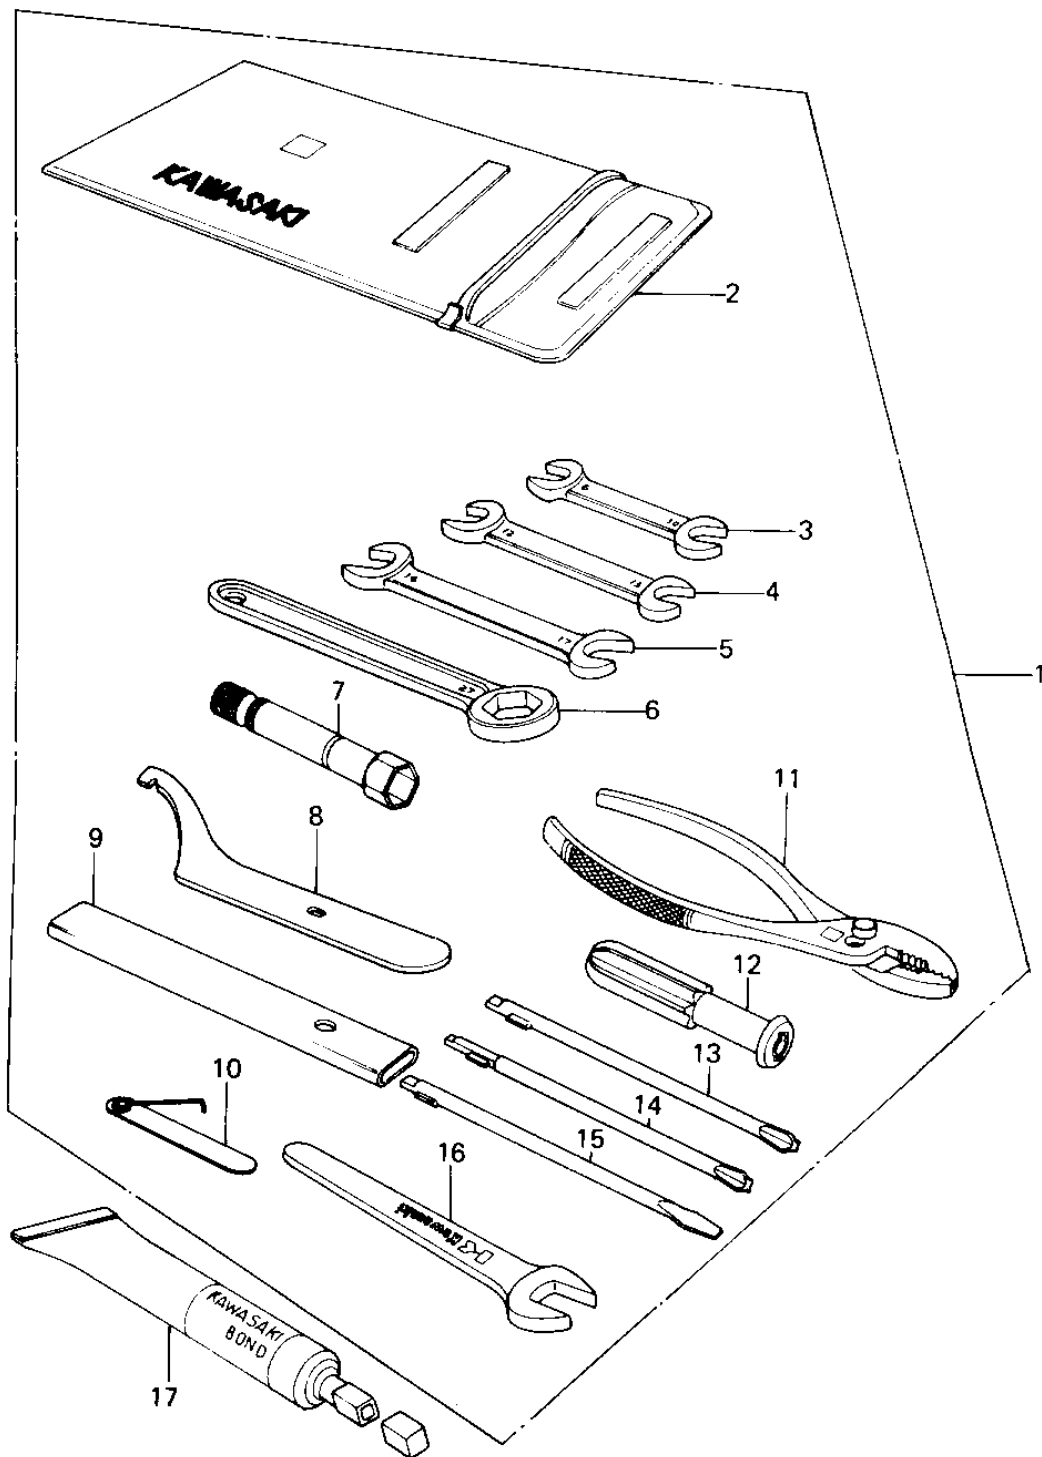

## 1978 650 SR PARTS DIAGRAM

OWNER TOOLS

## 1978 650 SR PARTS LIST

### OWNER TOOLS

ITEM NAME	PART NUMBER	QUANTITY
TOOL KIT (Ref # 1)	56007-1012	1
BAG,TOOL (Ref # 2)	56008-009	1
WRENCH,OPEN,8X10 (Ref # 3)	92126-001	1
WRENCH,OPEN END,12X13 (Ref # 4)	92126-002	1
TOOL-WRENCH,OPEN END, (Ref # 5)	92110-1153	1
TOOL-WRENCH,BOX END,2 (Ref # 6)	92110-1147	1
WRENCH,SPARK PLUG (Ref # 7)	92108-008	1
WRENCH,HOOK (Ref # 8)	92110-1014	1
WRENCH,HOOK (Ref # 9)	92111-004	1
GAUGE,THICKENSS (Ref # 10)	92128-001	1
PLIERS,160MM (Ref # 11)	92112-003	1
92106-1001 (Canada) (Ref # 12)	92106-004	1
92107-1002 (Canada) (Ref # 13)	92107-008	1
TOOL-DRIVER (Ref # 14)	92107-1052	1
92107-1052 (Canada) (Ref # 15)	92107-007	1
WRENCH,OPEN END,22M/M (Ref # 16)	92110-1005	1
LIQUID GASKET (Ref # 17)	92104-002	1