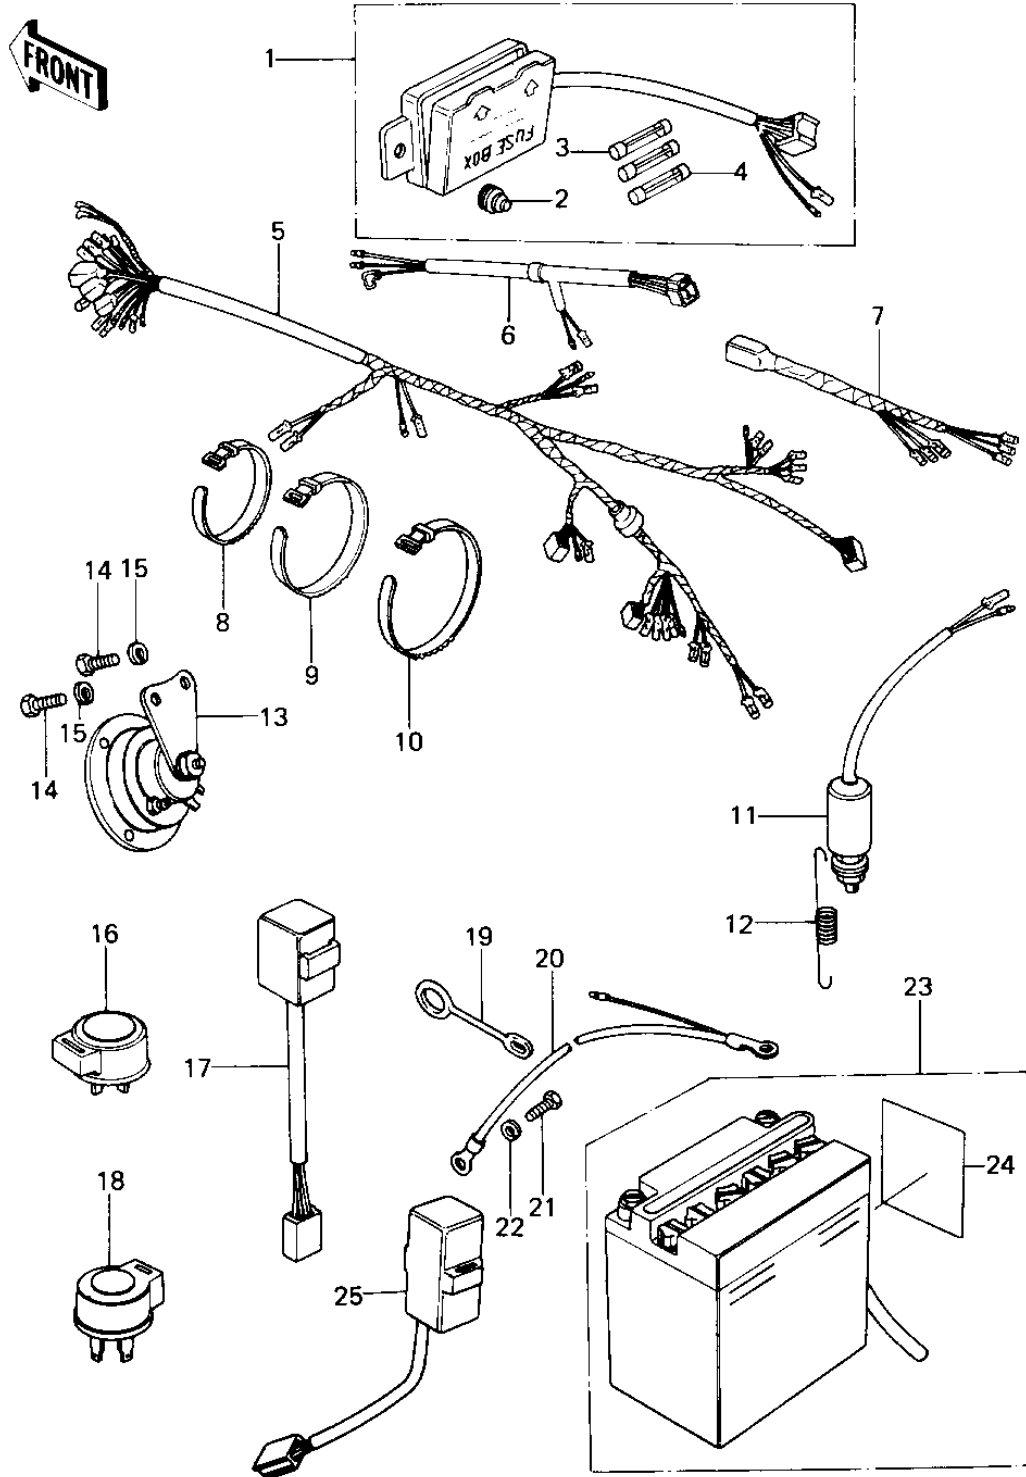

1978 650 SR PARTS DIAGRAM

CHASSIS ELECTRICAL EQUIPMENT

1978 650 SR PARTS LIST

CHASSIS ELECTRICAL EQUIPMENT

ITEM NAME	PART NUMBER	QUANTITY
FUSE ASSY (Ref # 1)	26004-1002	1
DAMPER RUBBER,FUSE (Ref # 2)	92075-279	1
FUSE-20A (Ref # 3)	26006-005	1
FUSE 10A (Ref # 4)	26006-003	1
HARNESS,MAIN (Ref # 5)	26001-1027	1
HARNESS,MAIN (Ref # 5)	26001-1061	1
HARNESS,CENTER (Ref # 6)	26001-1022	1
WIRING HARNESS,REAR (Ref # 7)	26002-063	1
BAND,SHORT (Ref # 8)	92072-030	2
BAND,MIDDLE (Ref # 9)	92072-031	1
BAND,WIRING HARNESS (Ref # 10)	92072-056	1
SWITCH-BRAKE LAMP (Ref # 11)	27010-017	1
SPRING BRAKE LAMP SW (Ref # 12)	27011-009	1
HORN (Ref # 13)	27003-076	1
BOLT-UPSET,6X16 (Ref # 14)	112G0616	1
WASHER SPRING 8MM (Ref # 15)	461F0800	1
RELAY,TURN SIGNAL (Ref # 16)	27002-016	1
SWITCH,OUTAGE,INDICTR (Ref # 17)	28019-001	1
RELAY-TURN SIGNAL (Ref # 18)	27002-011	1
CLAMP,OVER FLOW PIPE (Ref # 19)	92037-134	1
WIRE,BATTERY GROUND (Ref # 20)	26010-049	1
BOLT,HEX HEAD,6MM (Ref # 21)	92001-137	1
WASHER SPRING 6MM (Ref # 22)	461F0600	1
YUA BAT YB10L-A2 (Ref # 23)	26012-041	1
LABEL-WARNING,BATTERY (Ref # 24)	56040-1036	1
SWITCH,FUEL CHECK (Ref # 25)	27010-1015	1