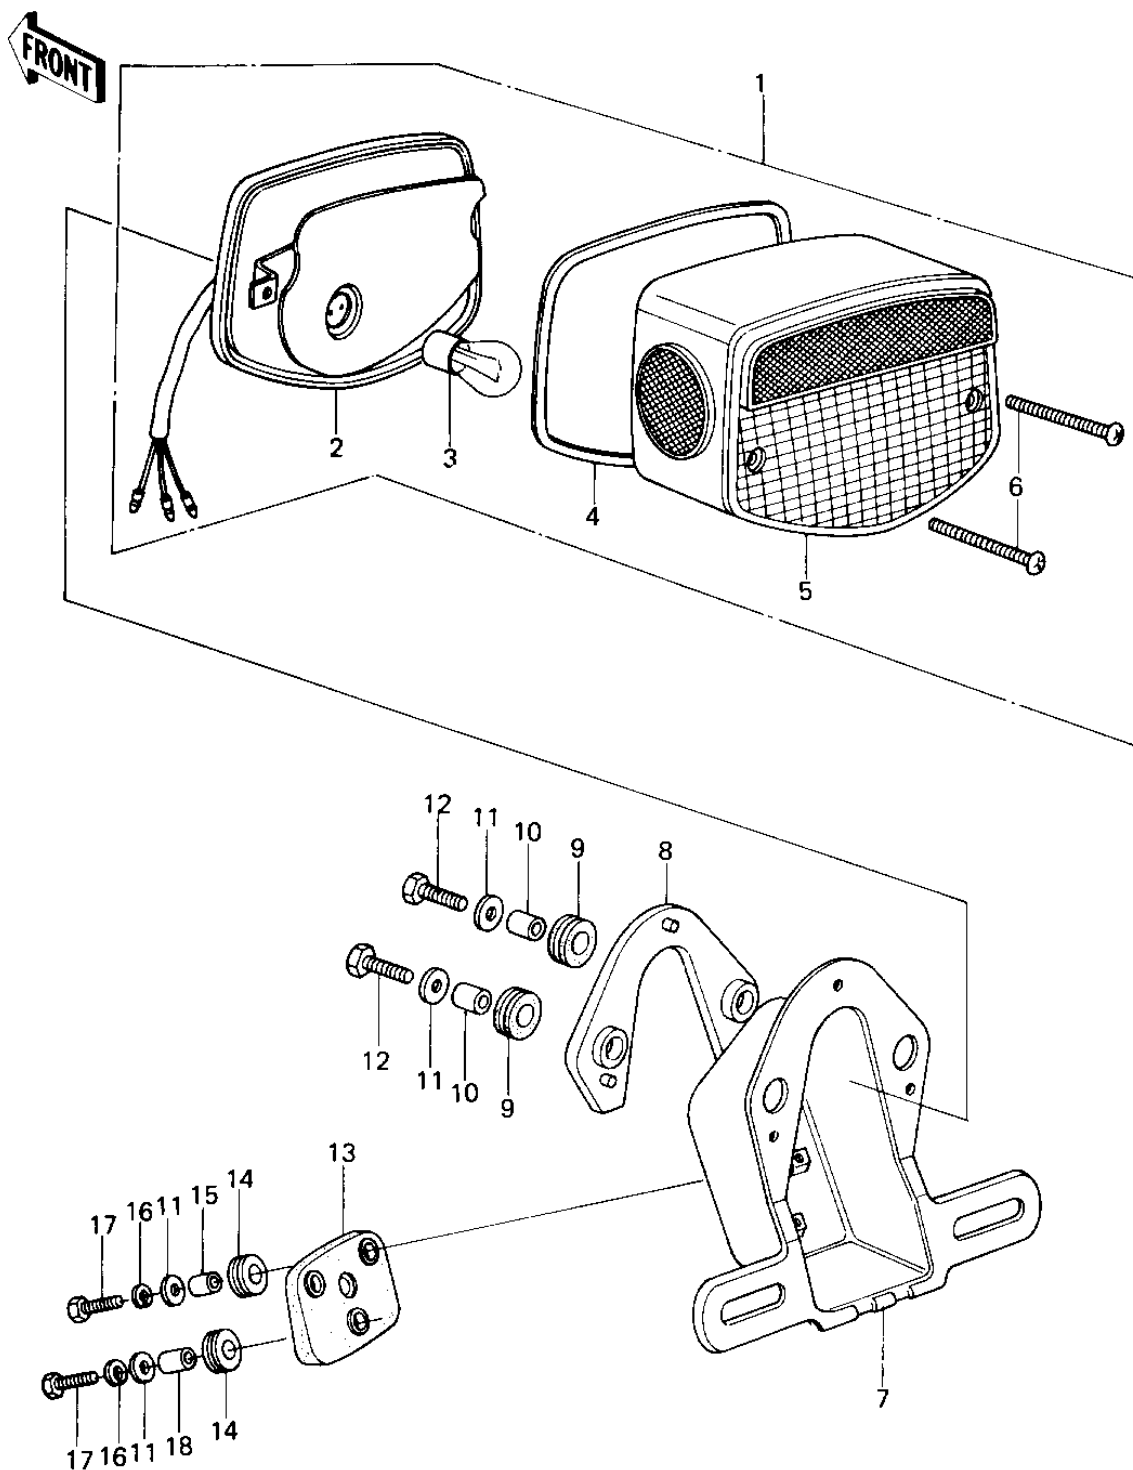

## 1978 650 SR PARTS DIAGRAM

TAILLIGHT

## 1978 650 SR PARTS LIST

### TAILLIGHT

ITEM NAME	PART NUMBER	QUANTITY
TAIL LAMP UNIT (Ref # 1)	23025-064	1
CASE, TAIL LIGHT (Ref # 2)	23027-041	1
BULB, 12V 32/3CP (Ref # 3)	92069-059	1
GASKET, TAIL LENS (Ref # 4)	23028-021	1
LENS, TAIL LAMP (Ref # 5)	23026-034	1
SCREW-PAN-CROS (Ref # 6)	220R0460	1
BRACKET, TAIL LAMP (Ref # 7)	23036-1005	1
DAMPER RUBBER (Ref # 8)	23066-023	1
DAMPER RUBBER (Ref # 9)	23066-020	1
COLLAR, 6.8X10X8.5 (Ref # 10)	92027-129	1
WASHER 6.5X20X1.6T (Ref # 11)	92022-125	1
BOLT-UPSET (Ref # 12)	112G0618	1
DAMPER, TAIL LAMP (Ref # 13)	92075-1055	1
DAMPER RUBBER, RR FEND (Ref # 14)	92075-121	1
COLLAR 6.8X10X14.5 (Ref # 15)	92027-156	1
WASHER SPRING 6MM (Ref # 16)	461F0600	1
BOLT-UPSET (Ref # 17)	112G0625	1
COLLAR (Ref # 18)	92027-169	1