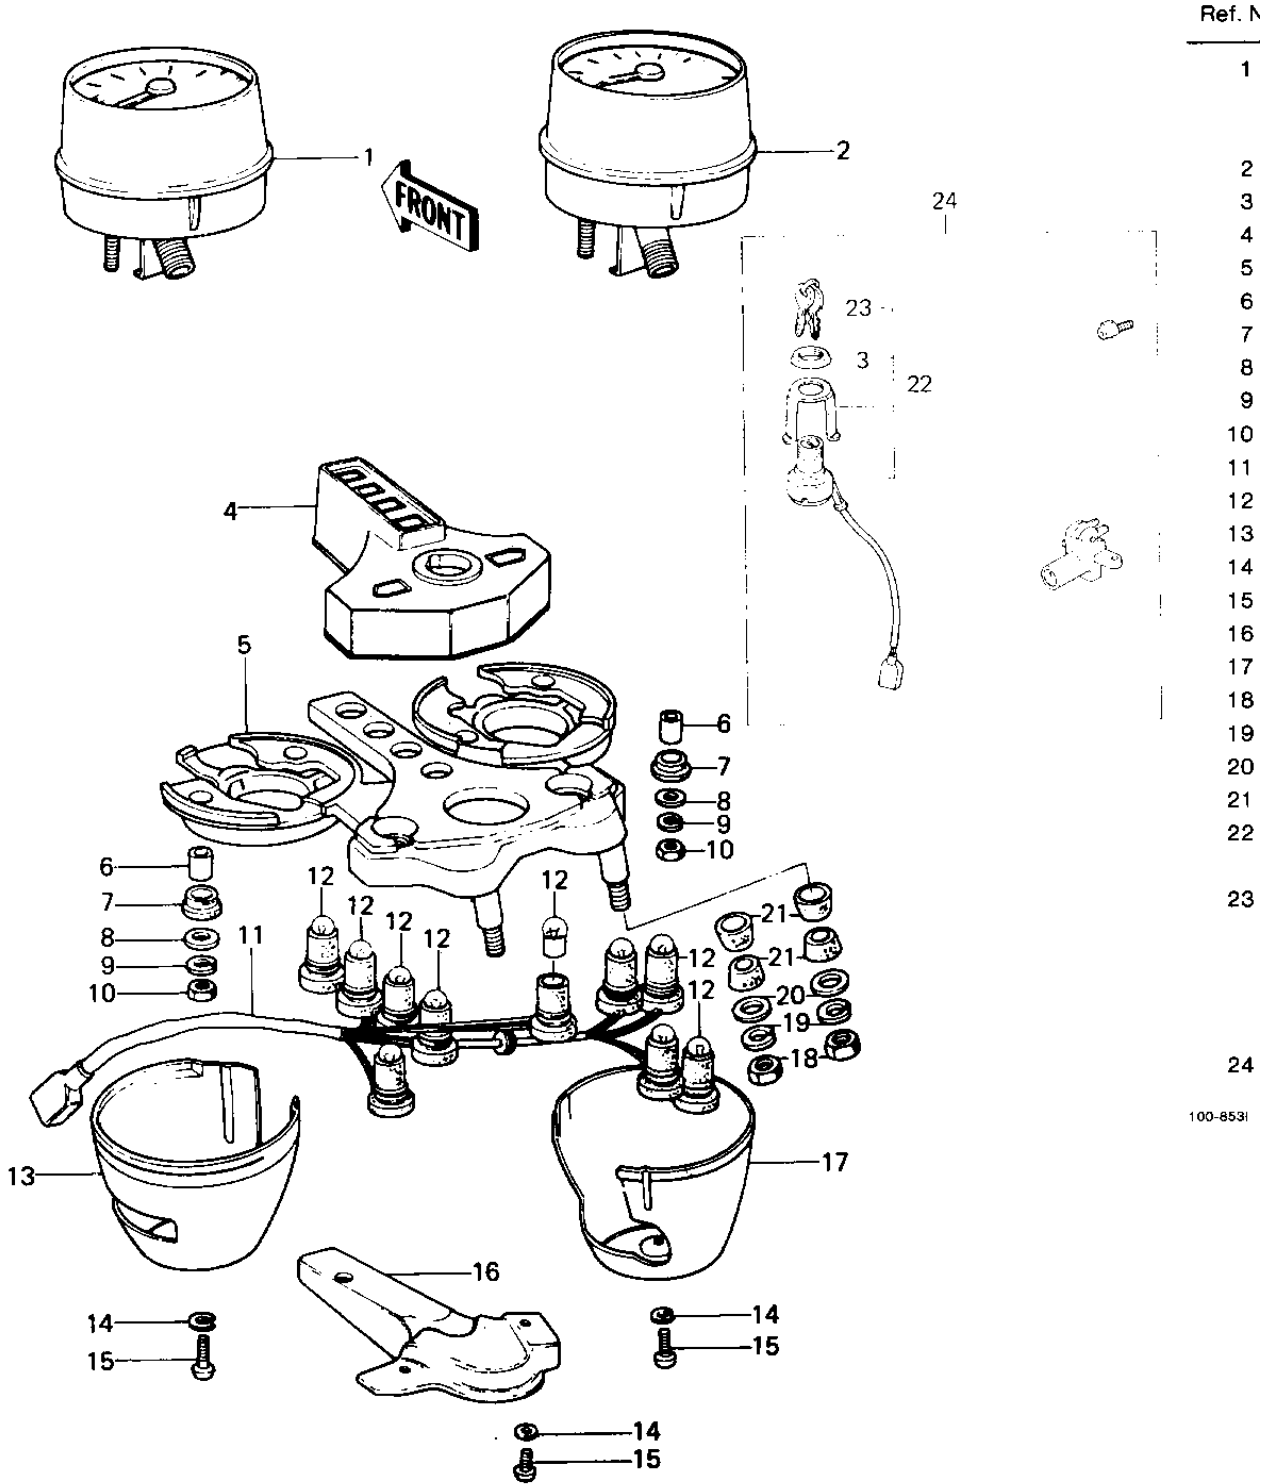

1978 650 SR PARTS DIAGRAM

METERS/IGNITION SWITCH

1978 650 SR PARTS LIST

METERS/IGNITION SWITCH

ITEM NAME	PART NUMBER	QUANTITY
SPEEDOMETER ASSY,KPH (Canada) (Ref # 1)	25005-1013	1
SPEEDOMETER,MPH (Ref # 1)	25005-1037	2
TACHOMETER (Ref # 2)	25015-1013	1
NUT,IGNITION SW LOCK (Ref # 3)	27007-004	1
COVER,METER,INDICATER (Ref # 4)	25023-015	1
BRACKET,METER (Ref # 5)	25008-1005	1
COLLAR,METER (Ref # 6)	92027-211	1
RUBBER,METER (Ref # 7)	92075-172	1
WASHER,PLAIN,5MM (Ref # 8)	92022-241	1
WASHER SPRING 5MM (Ref # 9)	461F0500	1
NUT 5MM (Ref # 10)	312B0500	1
SOCKET,METER (Ref # 11)	23008-1014	1
BULB 12V 3W (Ref # 12)	92069-018	1
COVER,SPEEDOMETER (Ref # 13)	25012-023	1
WASHER SPRING 3MM (Ref # 14)	461F0300	1
SCREW PAN HEAD 3X8 (Ref # 15)	220B0308	1
COVER,METER BRACKET (Ref # 16)	25024-006	1
COVER,TACHOMETER (Ref # 17)	25012-024	1
NUT,8MM (Ref # 18)	311B0800	1
WASHER SPRING 8MM (Ref # 19)	461F0800	1
WASHER PLAIN 3MM (Ref # 20)	410B0300	1
DAMPER RUBBER (Ref # 21)	92075-080	1
SWITCH ASSY,IGNITION (Ref # 22)	27005-5001	1
SWITCH ASSY,IGNITION (Ref # 22)	27005-5007	1
KEY SET,#801 (Ref # 23)	27008-068-01	1
KEY SET,#845 (Ref # 23)	27008-068-45	1
KEY,BLANK (Ref # 23)	27008-1014	1
KEY-LOCK,BLANK (Ref # 23)	27008-1103	1
LOCK SET,KZ650B3 (Ref # 24)	27004-5020	1