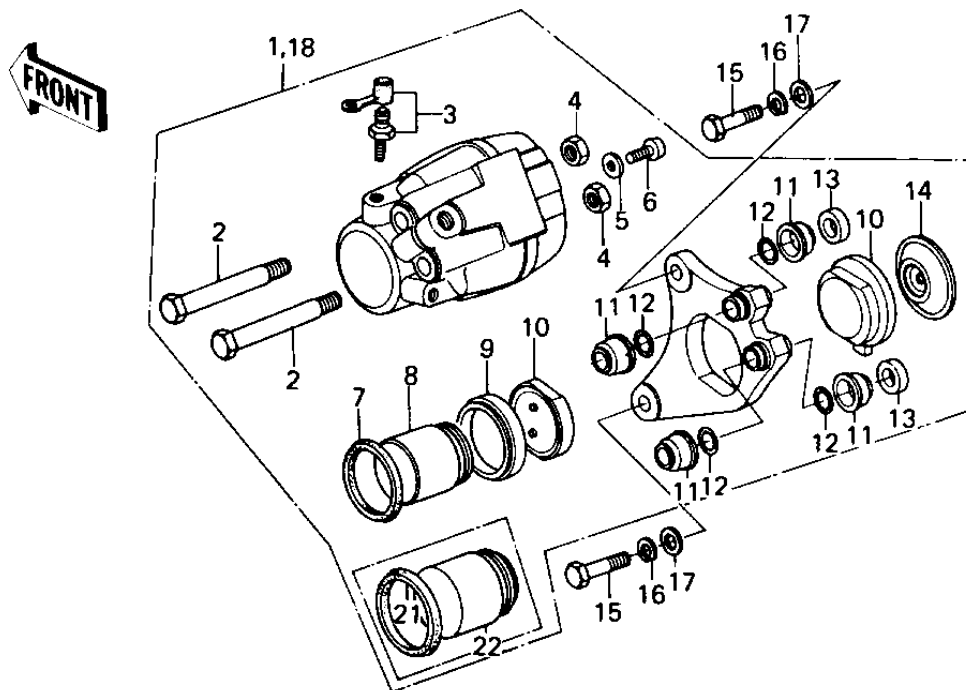

## 1978 650 SR PARTS DIAGRAM

FRONT BRAKE

## 1978 650 SR PARTS LIST

### FRONT BRAKE

ITEM NAME	PART NUMBER	QUANTITY
CALIPER ASSY,L.H.FRO (Ref # 1)	43041-1010	1
UNAVAILABLE IN PRICE BOOK (Ref # 1)	43041,1024	1
BOLT (Ref # 2)	43045-006	1
BLEEDER SET (Ref # 3)	43085-001	1
NUT 10MM (Ref # 4)	315B1000	1
WASHER SPRING 6MM (Ref # 5)	461F0600	1
SCREW PAN HEAD 6X12 (Ref # 6)	220B0612	1
RING-PISTON (Ref # 7)	43049-001	1
PISTON (Ref # 8)	43048-1002	1
DUST SEALD,RUBBER (Ref # 9)	43054-003	1
PAD SET (Ref # 10)	43050-5003	1
UNAVAILABLE IN PRICE BOOK (Ref # 10)	43062-1001	1
DUST SHILD,SHAFT (Ref # 11)	43052-005	1
"O" RING (Ref # 12)	43053-006	1
PLUG (Ref # 13)	43088-002	1
SPACER (Ref # 14)	43040-004	1
BOLT (Ref # 15)	92007-032	1
WASHER SPRING 10MM (Ref # 16)	461F1000	1
WASHER PLAIN 10MM (Ref # 17)	410B1000	1
CALIPER ASSY,R.H,FRO (Ref # 18)	43041-1011	1
CALIPER ASSY,R.H (Ref # 18)	43041-1025	1
DISC COMPLETE,FRONT (Ref # 19)	41080-1002	1
DISC PLATE,FRONT (Ref # 20)	41080-1019	1
RING,PISTON SEAL (Ref # 21)	43049-002	1
PISTON,BRAKE,42M/M (Ref # 22)	43020-1012	1