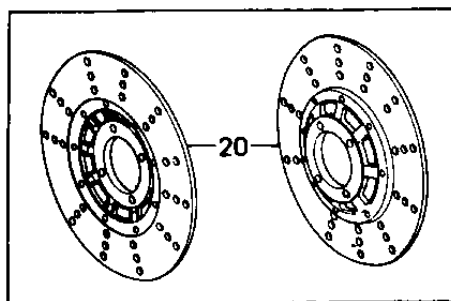

## 1978 650 SR PARTS DIAGRAM

FRONT BRAKE

## 1978 650 SR PARTS LIST

### FRONT BRAKE

ITEM NAME	PART NUMBER	QUANTITY
CALIPER ASSY,L.H.FRO (Ref # 1)	43041-1010	1
UNAVAILABLE IN PRICE BOOK (Ref # 1)	43041,1024	1
BOLT (Ref # 2)	43045-006	1
BLEEDER SET (Ref # 3)	43085-001	1
NUT 10MM (Ref # 4)	315B1000	1
WASHER SPRING 6MM (Ref # 5)	461F0600	1
SCREW PAN HEAD 6X12 (Ref # 6)	220B0612	1
RING-PISTON (Ref # 7)	43049-001	1
PISTON (Ref # 8)	43048-1002	1
DUST SEALD,RUBBER (Ref # 9)	43054-003	1
PAD SET (Ref # 10)	43050-5003	1
UNAVAILABLE IN PRICE BOOK (Ref # 10)	43062-1001	1
DUST SHILD,SHAFT (Ref # 11)	43052-005	1
"O" RING (Ref # 12)	43053-006	1
PLUG (Ref # 13)	43088-002	1
SPACER (Ref # 14)	43040-004	1
BOLT (Ref # 15)	92007-032	1
WASHER SPRING 10MM (Ref # 16)	461F1000	1
WASHER PLAIN 10MM (Ref # 17)	410B1000	1
CALIPER ASSY,R.H,FRO (Ref # 18)	43041-1011	1
CALIPER ASSY,R.H (Ref # 18)	43041-1025	1
DISC COMPLETE,FRONT (Ref # 19)	41080-1002	1
DISC PLATE,FRONT (Ref # 20)	41080-1019	1
RING,PISTON SEAL (Ref # 21)	43049-002	1
PISTON,BRAKE,42M/M (Ref # 22)	43020-1012	1