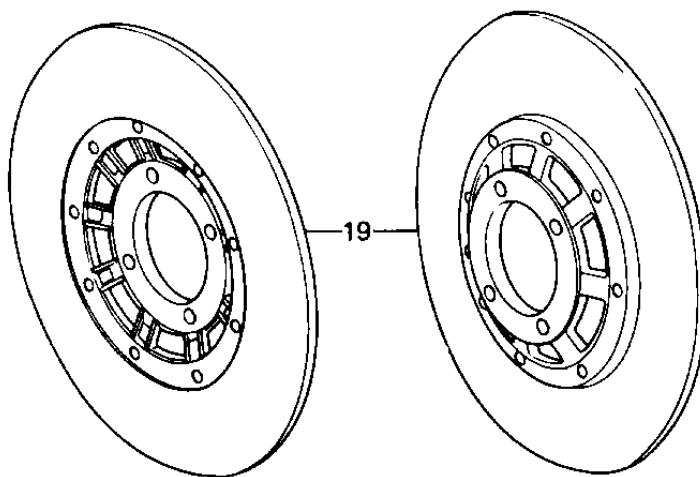

## 1978 650 SR PARTS DIAGRAM

FRONT BRAKE

## 1978 650 SR PARTS LIST

### FRONT BRAKE

ITEM NAME	PART NUMBER	QUANTITY
CALIPER ASSY,L.H.FRO (Ref # 1)	43041-1010	1
UNAVAILABLE IN PRICE BOOK (Ref # 1)	43041,1024	1
BOLT (Ref # 2)	43045-006	1
BLEEDER SET (Ref # 3)	43085-001	1
NUT 10MM (Ref # 4)	315B1000	1
WASHER SPRING 6MM (Ref # 5)	461F0600	1
SCREW PAN HEAD 6X12 (Ref # 6)	220B0612	1
RING-PISTON (Ref # 7)	43049-001	1
PISTON (Ref # 8)	43048-1002	1
DUST SEALD,RUBBER (Ref # 9)	43054-003	1
PAD SET (Ref # 10)	43050-5003	1
UNAVAILABLE IN PRICE BOOK (Ref # 10)	43062-1001	1
DUST SHILD,SHAFT (Ref # 11)	43052-005	1
"O" RING (Ref # 12)	43053-006	1
PLUG (Ref # 13)	43088-002	1
SPACER (Ref # 14)	43040-004	1
BOLT (Ref # 15)	92007-032	1
WASHER SPRING 10MM (Ref # 16)	461F1000	1
WASHER PLAIN 10MM (Ref # 17)	410B1000	1
CALIPER ASSY,R.H,FRO (Ref # 18)	43041-1011	1
CALIPER ASSY,R.H (Ref # 18)	43041-1025	1
DISC COMPLETE,FRONT (Ref # 19)	41080-1002	1
DISC PLATE,FRONT (Ref # 20)	41080-1019	1
RING,PISTON SEAL (Ref # 21)	43049-002	1
PISTON,BRAKE,42M/M (Ref # 22)	43020-1012	1