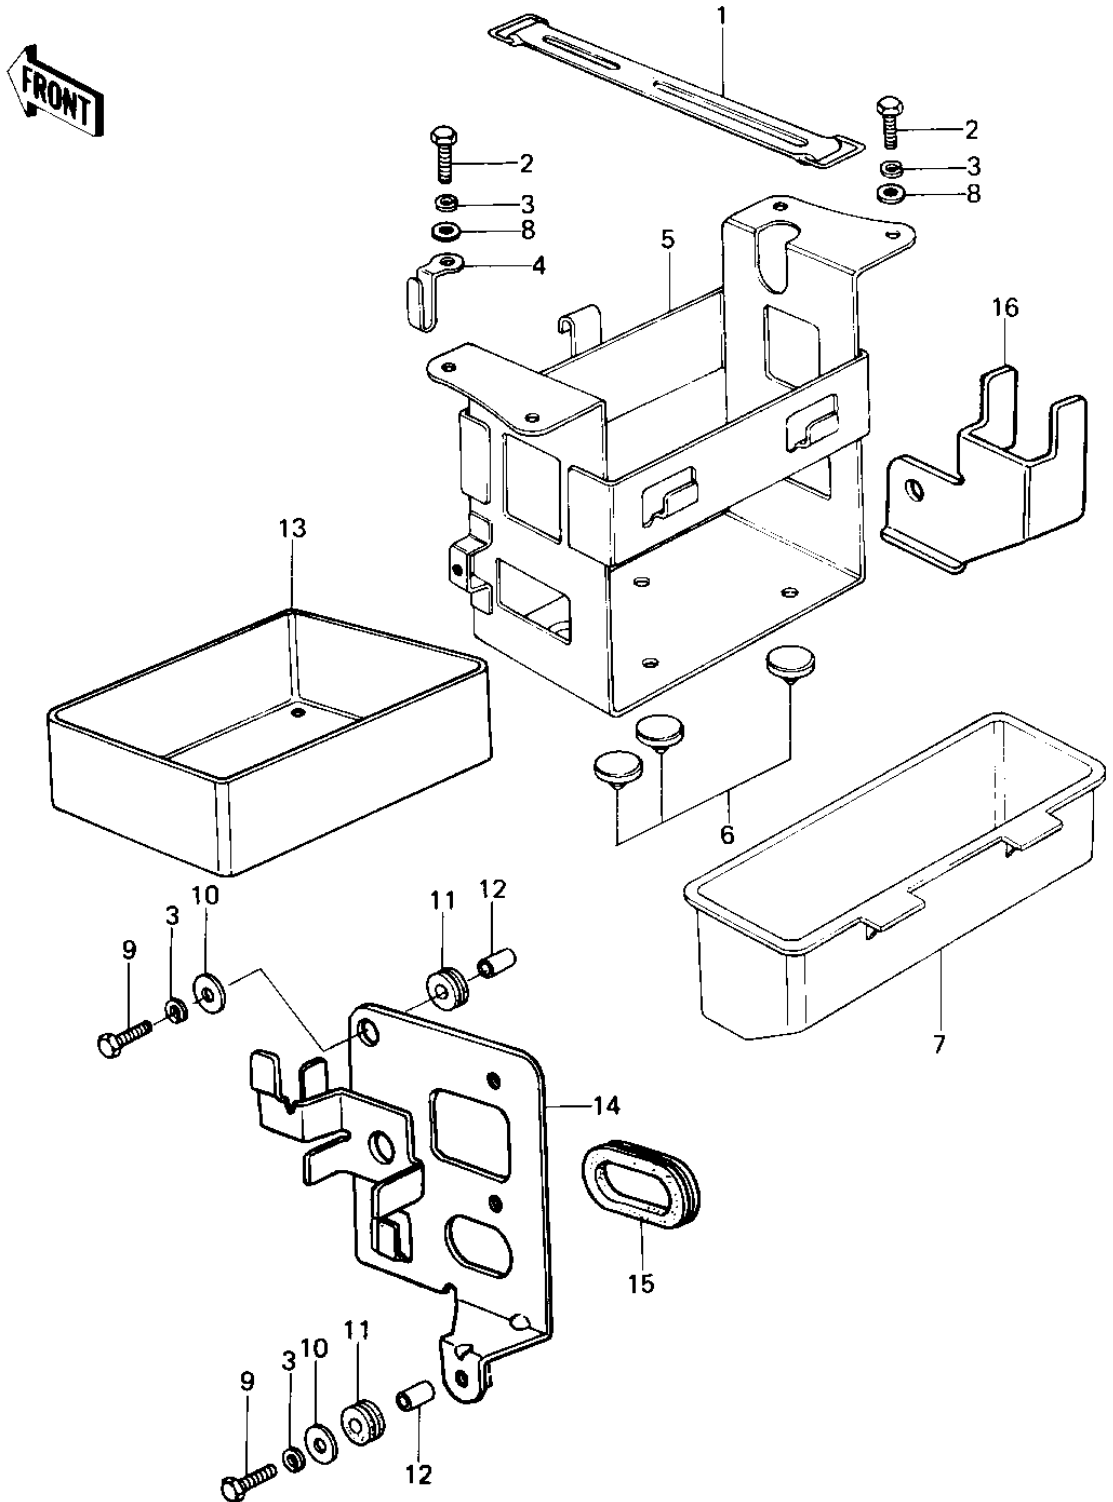

1978 650 SR PARTS DIAGRAM

BATTERY CASE/TOOL CASE

1978 650 SR PARTS LIST

BATTERY CASE/TOOL CASE

ITEM NAME	PART NUMBER	QUANTITY
BAND,OIL TANK (Ref # 1)	92072-054	1
BOLT-UPSET,6X12 (Ref # 2)	112G0612	1
WASHER SPRING 6MM (Ref # 3)	461F0600	1
BRACKET,HELMET HOLDER (Ref # 4)	32122-057	1
CASE,BATTERY (Ref # 5)	32097-1005	1
DAMPER RUBBER (Ref # 6)	92075-078	1
CASE,TOOL (Ref # 7)	32098-028	1
WASHER PLAIN 6MM (Ref # 8)	410B0600	1
BOLT-UPSET (Ref # 9)	112G0625	1
WASHER,PLAIN,7MM (Ref # 10)	92022-228	1
DAMPER (Ref # 11)	92075-317	1
COLLAR-CLAMP (Ref # 12)	92027-291	1
CASE,BATTERY (Ref # 13)	32099-015	1
BRACKET,ELECTRO BASE (Ref # 14)	11036-1089	1
GROMMET,ELECTO BASE (Ref # 15)	92071-1007	1
BRACKET,SWITCH (Ref # 16)	11034-1158	1