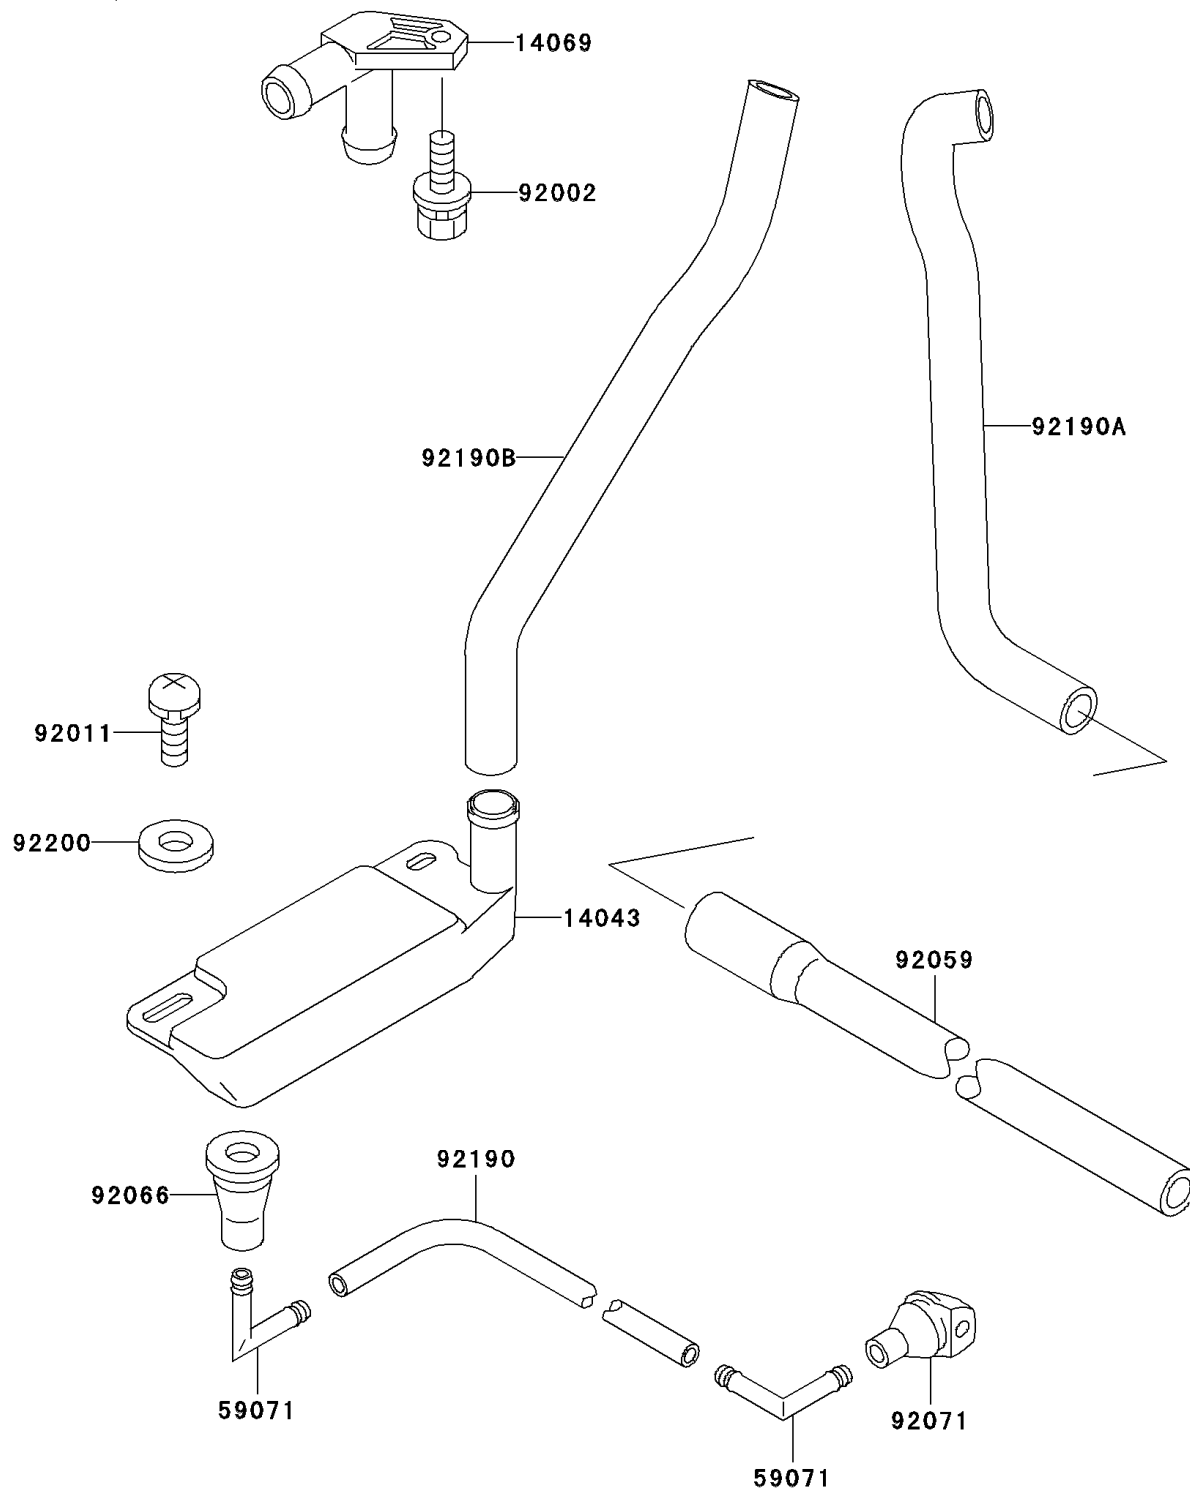

1998 JET SKI® SXi Pro PARTS DIAGRAM

Bilge System

F3145

1998 JET SKI® SXi Pro PARTS LIST

Bilge System

ITEM NAME	PART NUMBER	QUANTITY
FILTER (Ref # 14043)	14043-3708	1
BREATHER (Ref # 14069)	14069-3708	1
JOINT (Ref # 59071)	59071-3706	1
BOLT,6X20 (Ref # 92002)	92002-3755	1
SCREW,TAPPING (Ref # 92011)	92011-561	1
TUBE,L=200 (Ref # 92059)	92059-3894	1
PLUG (Ref # 92066)	92066-3706	1
GROMMET (Ref # 92071)	92071-3736	1
TUBE,5.8X10.8X330 (Ref # 92190)	92190-3816	1
TUBE (Ref # 92190A)	92190-3976	1
TUBE (Ref # 92190B)	92190-3977	1
WASHER,5.9X16X1.5 (Ref # 92200)	92200-3714	1